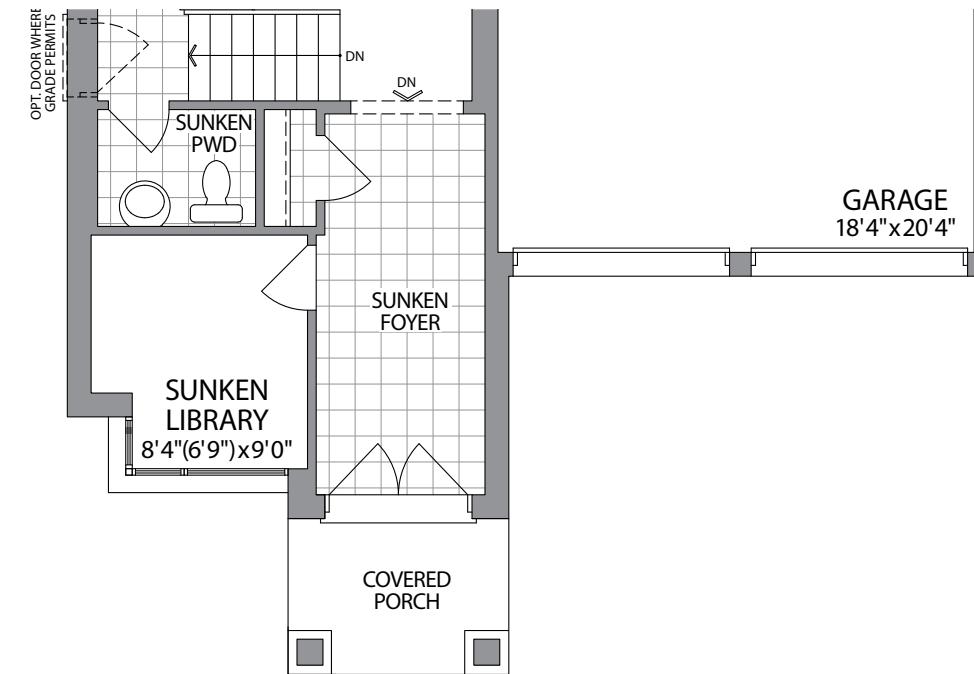

THE DEVONDALE

ELEVATION 1
3270 SQ.FT.

Artists Concept

AURORA TRAILS | **42'**
SINGLES

ELEVATION 2
3270 SQ.FT.

Artists Concept

42'
SINGLES

THE DEVONDALE

3270 SQ.FT.

ELEVATION 1

ELEVATION 2

GROUND FLOOR
ELEVATION 1

SECOND FLOOR
ELEVATION 1

SECOND FLOOR
ELEVATION 2

GROUND FLOOR
ELEVATION 2

BASEMENT
ELEVATION 1

BASEMENT
ELEVATION 2

Plans and specifications are subject to change without notice. E. & O. E. Actual usable floor space may vary from the stated floor area. All renderings are artist's concept. (42D)