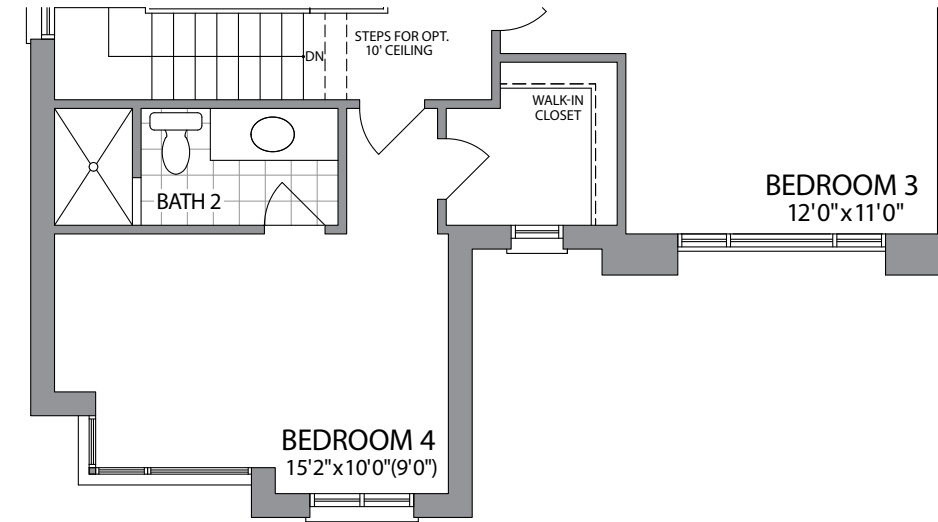

THE DEVONDALE

ELEVATION 1
3270 SQ.FT.

Artists Concept

AURORA TRAILS | **42'**
SINGLES

ELEVATION 2
3270 SQ.FT.

Artists Concept

42'
SINGLES

THE DEVONDALE

3270 SQ.FT.

ELEVATION 1

ELEVATION 2

GROUND FLOOR
ELEVATION 1

SECOND FLOOR
ELEVATION 1

SECOND FLOOR
ELEVATION 2

GROUND FLOOR
ELEVATION 2

BASEMENT
ELEVATION 1

BASEMENT
ELEVATION 2

Plans and specifications are subject to change without notice. E. & O. E. Actual usable floor space may vary from the stated floor area. All renderings are artist's concept. (42D)