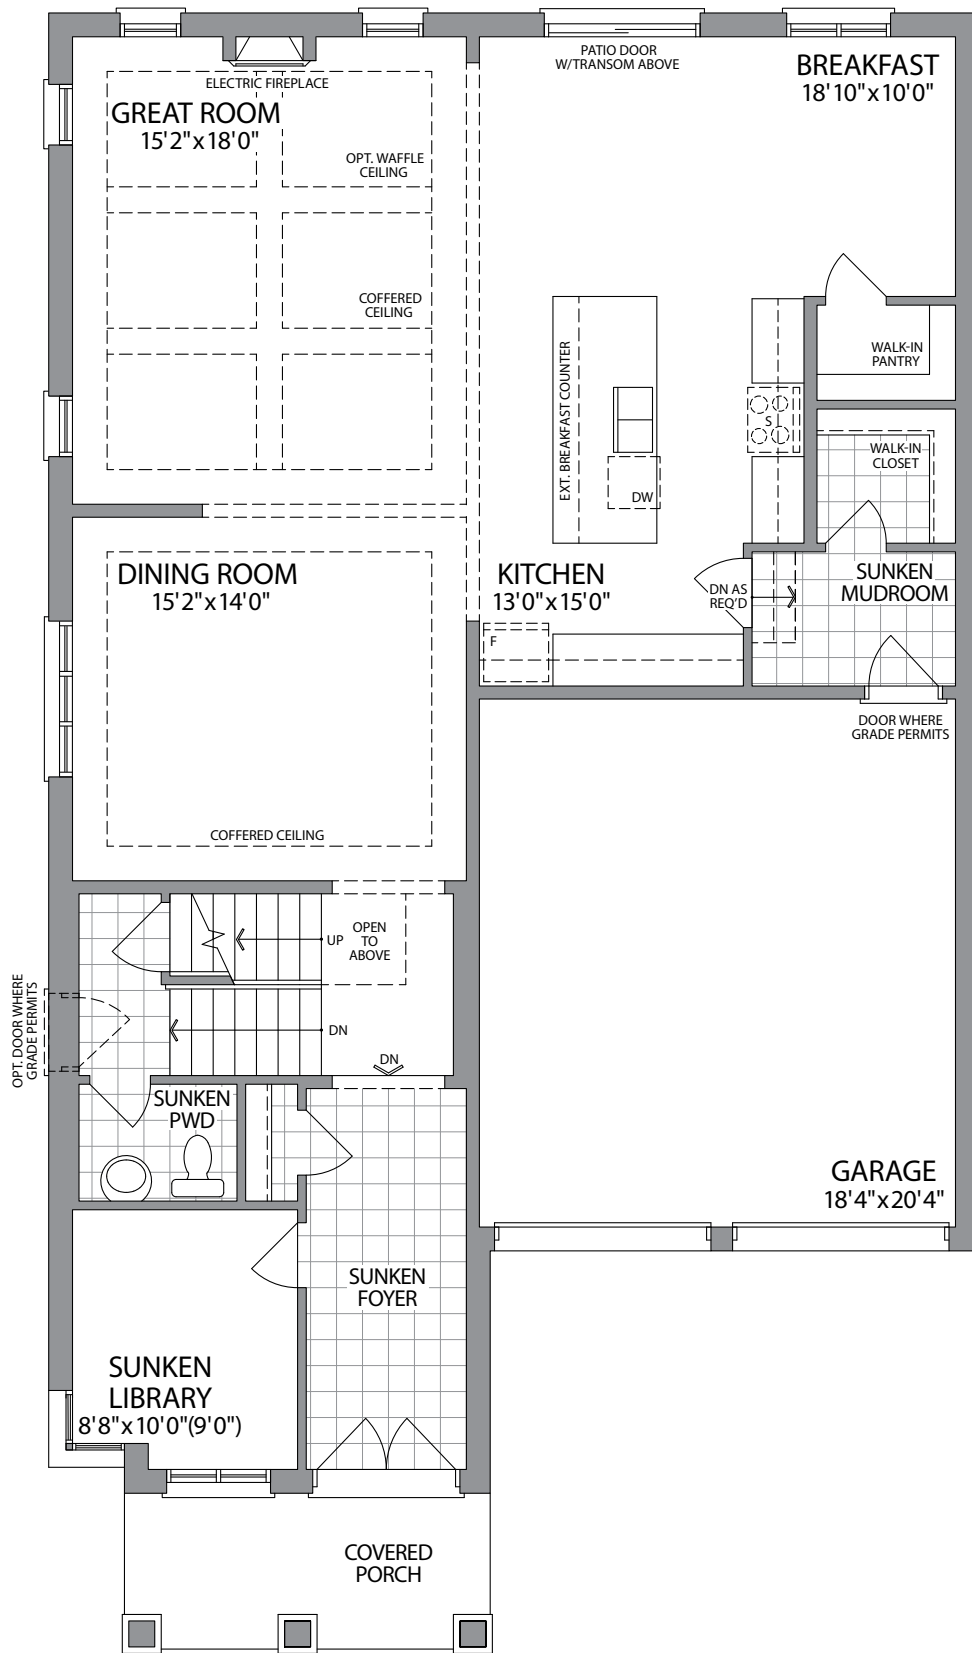

THE DEVONDALE

ELEVATION 1
3270 SQ.FT.

Artists Concept

AURORA TRAILS | **42'**
SINGLES

ELEVATION 2
3270 SQ.FT.

Artists Concept

42'
SINGLES

THE DEVONDALE

3270 SQ.FT.

ELEVATION 1

ELEVATION 2

GROUND FLOOR
ELEVATION 1

SECOND FLOOR
ELEVATION 1

SECOND FLOOR
ELEVATION 2

GROUND FLOOR
ELEVATION 2

BASEMENT
ELEVATION 1

BASEMENT
ELEVATION 2

Plans and specifications are subject to change without notice. E. & O. E. Actual usable floor space may vary from the stated floor area. All renderings are artist's concept. (42D)