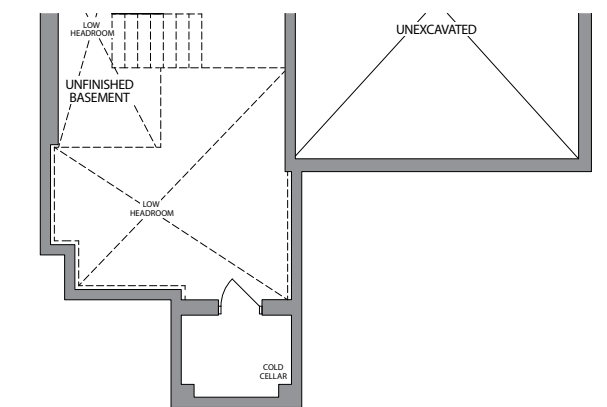

THE DEVONDALE

ELEVATION 1
3270 SQ.FT.

Artists Concept

AURORA TRAILS | **42'**
SINGLES

ELEVATION 2
3270 SQ.FT.

Artists Concept

42'
SINGLES

THE DEVONDALE

3270 SQ.FT.

ELEVATION 1

ELEVATION 2

GROUND FLOOR
ELEVATION 1

SECOND FLOOR
ELEVATION 1

SECOND FLOOR
ELEVATION 2

GROUND FLOOR
ELEVATION 2

BASEMENT
ELEVATION 1

BASEMENT
ELEVATION 2

Plans and specifications are subject to change without notice. E. & O. E. Actual usable floor space may vary from the stated floor area. All renderings are artist's concept. (42D)