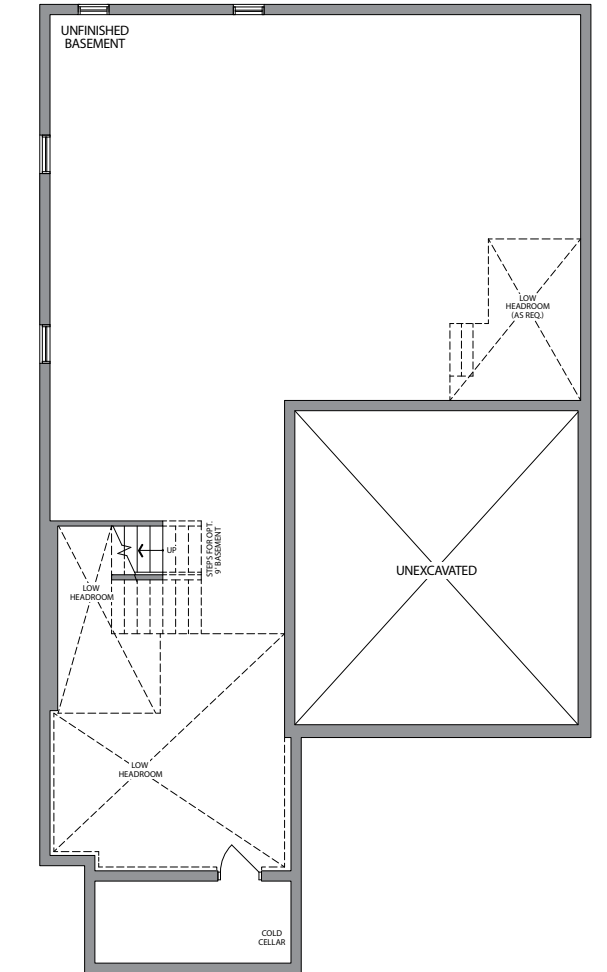

THE DEVONDALE

ELEVATION 1
3270 SQ.FT.

Artists Concept

AURORA TRAILS | **42'**
SINGLES

ELEVATION 2
3270 SQ.FT.

Artists Concept

42'
SINGLES

THE DEVONDALE

3270 SQ.FT.

ELEVATION 1

ELEVATION 2

GROUND FLOOR
ELEVATION 1

SECOND FLOOR
ELEVATION 1

SECOND FLOOR
ELEVATION 2

GROUND FLOOR
ELEVATION 2

BASEMENT
ELEVATION 1

BASEMENT
ELEVATION 2

Plans and specifications are subject to change without notice. E. & O. E. Actual usable floor space may vary from the stated floor area. All renderings are artist's concept. (42D)