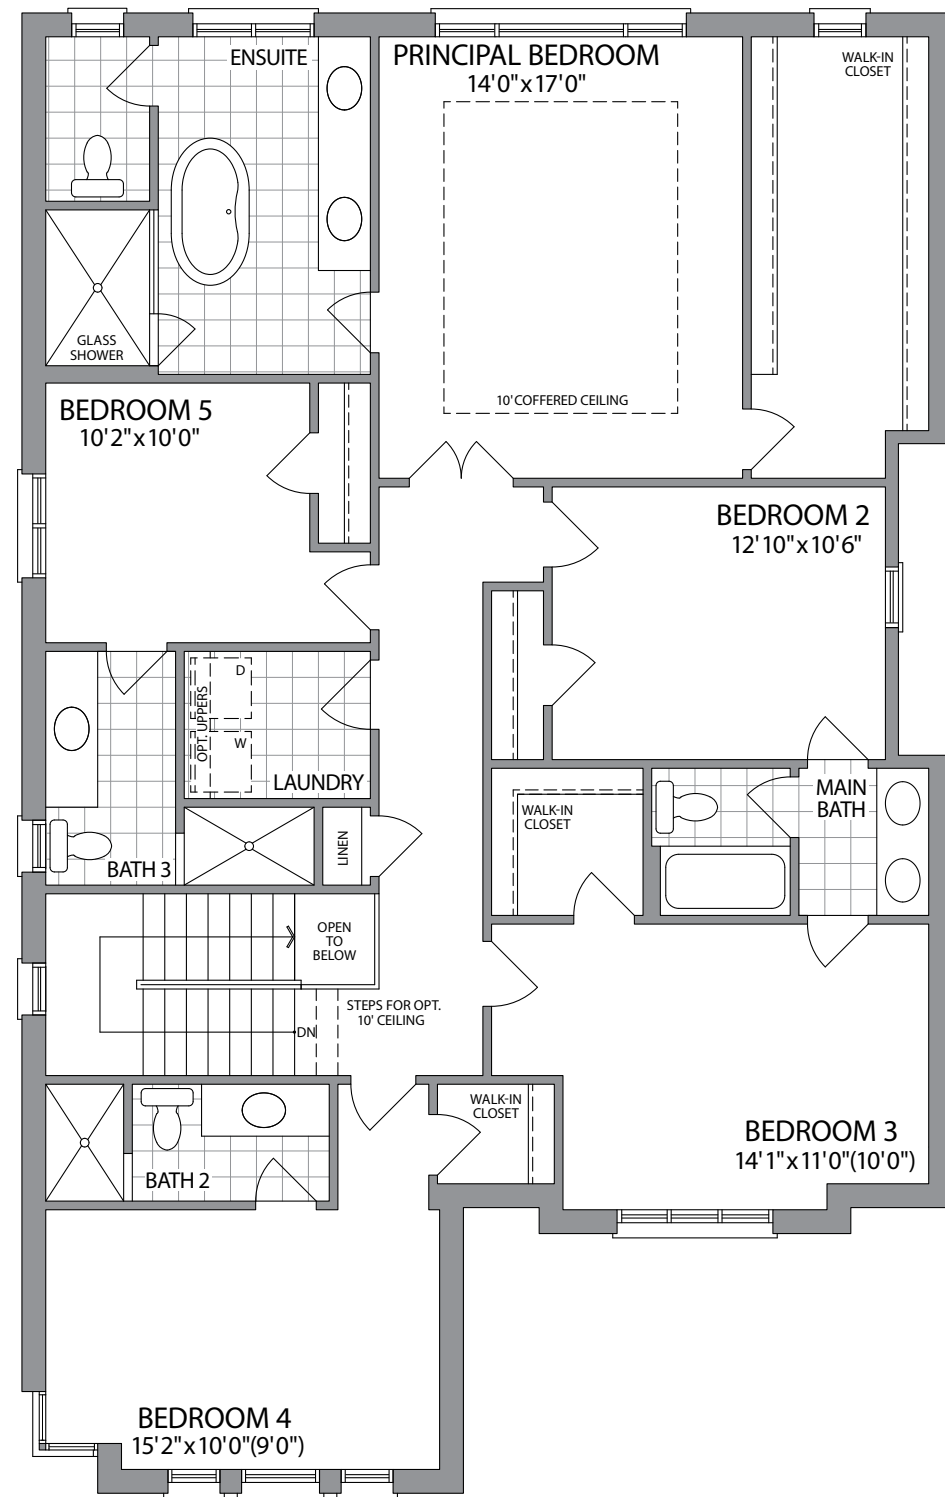

THE DEVONDALE

ELEVATION 1
3270 SQ.FT.

Artists Concept

AURORA TRAILS | **42'**
SINGLES

ELEVATION 2
3270 SQ.FT.

Artists Concept

42'
SINGLES

THE DEVONDALE

3270 SQ.FT.

ELEVATION 1

ELEVATION 2

GROUND FLOOR
ELEVATION 1

SECOND FLOOR
ELEVATION 1

SECOND FLOOR
ELEVATION 2

GROUND FLOOR
ELEVATION 2

BASEMENT
ELEVATION 1

BASEMENT
ELEVATION 2

Plans and specifications are subject to change without notice. E. & O. E. Actual usable floor space may vary from the stated floor area. All renderings are artist's concept. (42D)