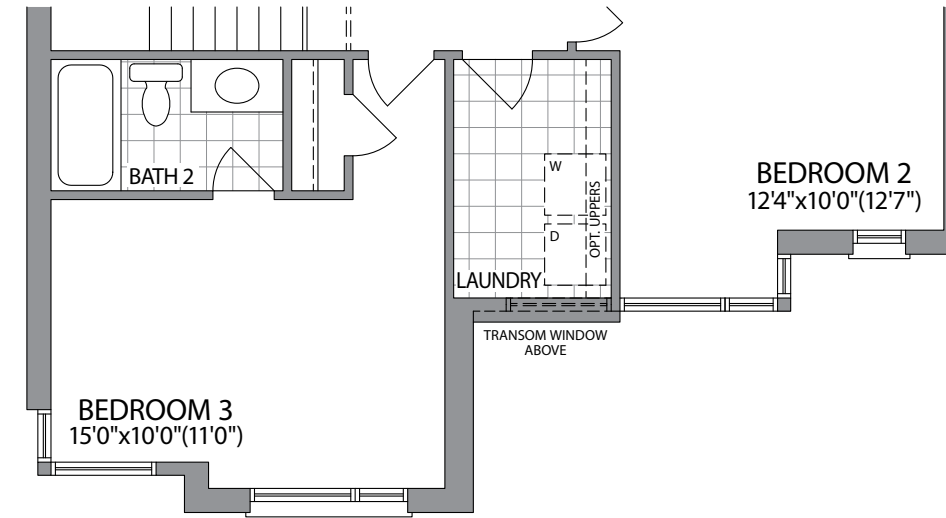

THE AVENTINO

ELEVATION 1
2950 SQ.FT.

Artists Concept

AURORA
TRAILS | 42'
SINGLES

ELEVATION 2
2950 SQ.FT.

Artists Concept

42'
SINGLES

THE AVENTINO 2950 SQ.FT.

ELEVATION 1

ELEVATION 2

GROUND FLOOR
ELEVATION 1

SECOND FLOOR
ELEVATION 1

SECOND FLOOR
ELEVATION 2

GROUND FLOOR
ELEVATION 2

BASEMENT
ELEVATION 1

BASEMENT
ELEVATION 2

Plans and specifications are subject to change without notice. E. & O. E. Actual usable floor space may vary from the stated floor area. All renderings are artist's concept. (42A)