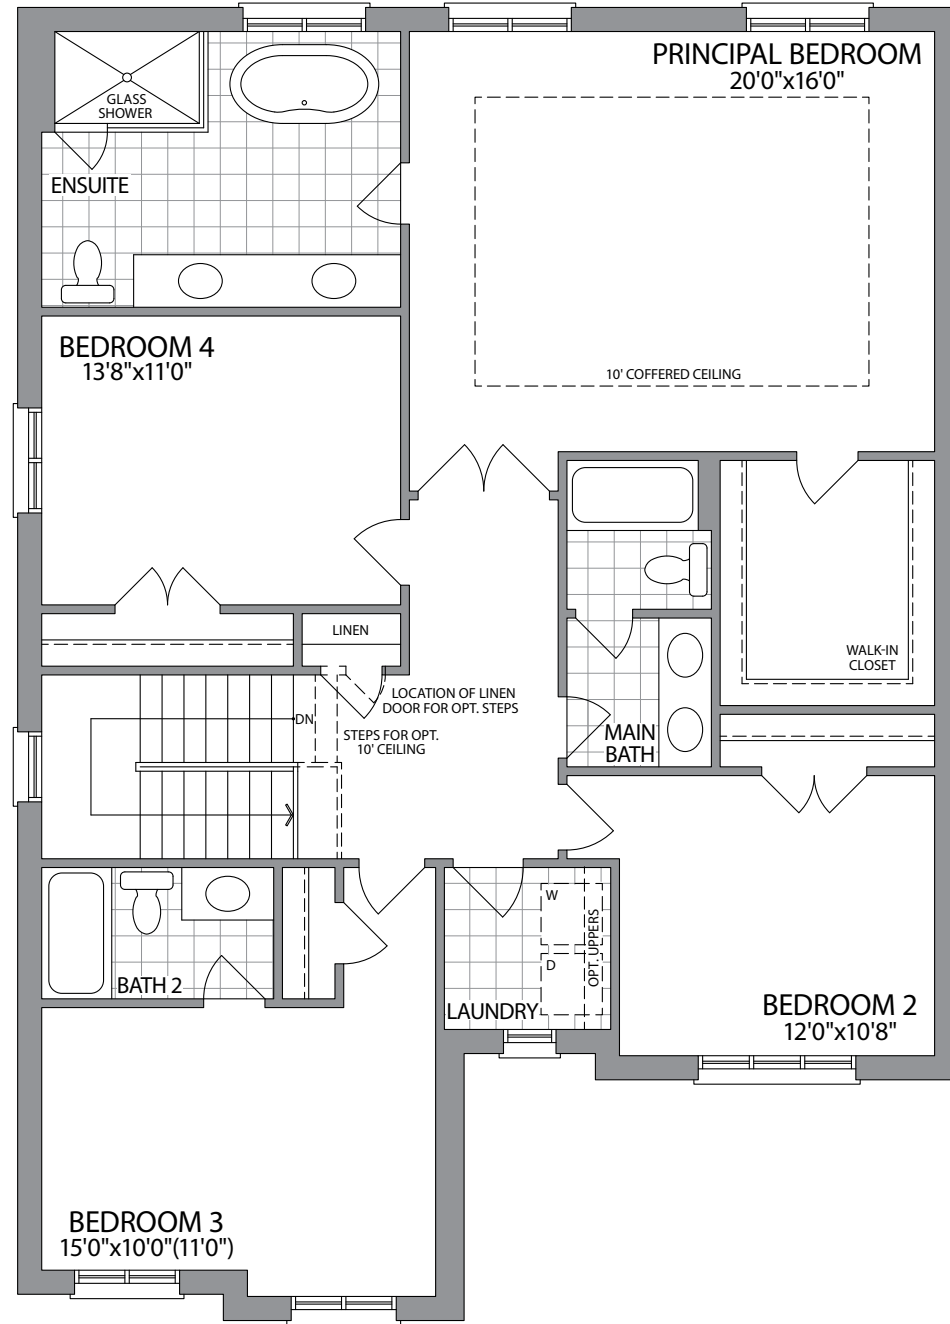

THE AVENTINO

ELEVATION 1
2950 SQ.FT.

Artists Concept

AURORA
TRAILS | 42'
SINGLES

ELEVATION 2
2950 SQ.FT.

Artists Concept

42'
SINGLES

THE AVENTINO 2950 SQ.FT.

ELEVATION 1

ELEVATION 2

GROUND FLOOR
ELEVATION 1

SECOND FLOOR
ELEVATION 1

SECOND FLOOR
ELEVATION 2

GROUND FLOOR
ELEVATION 2

BASEMENT
ELEVATION 1

BASEMENT
ELEVATION 2

Plans and specifications are subject to change without notice. E. & O. E. Actual usable floor space may vary from the stated floor area. All renderings are artist's concept. (42A)