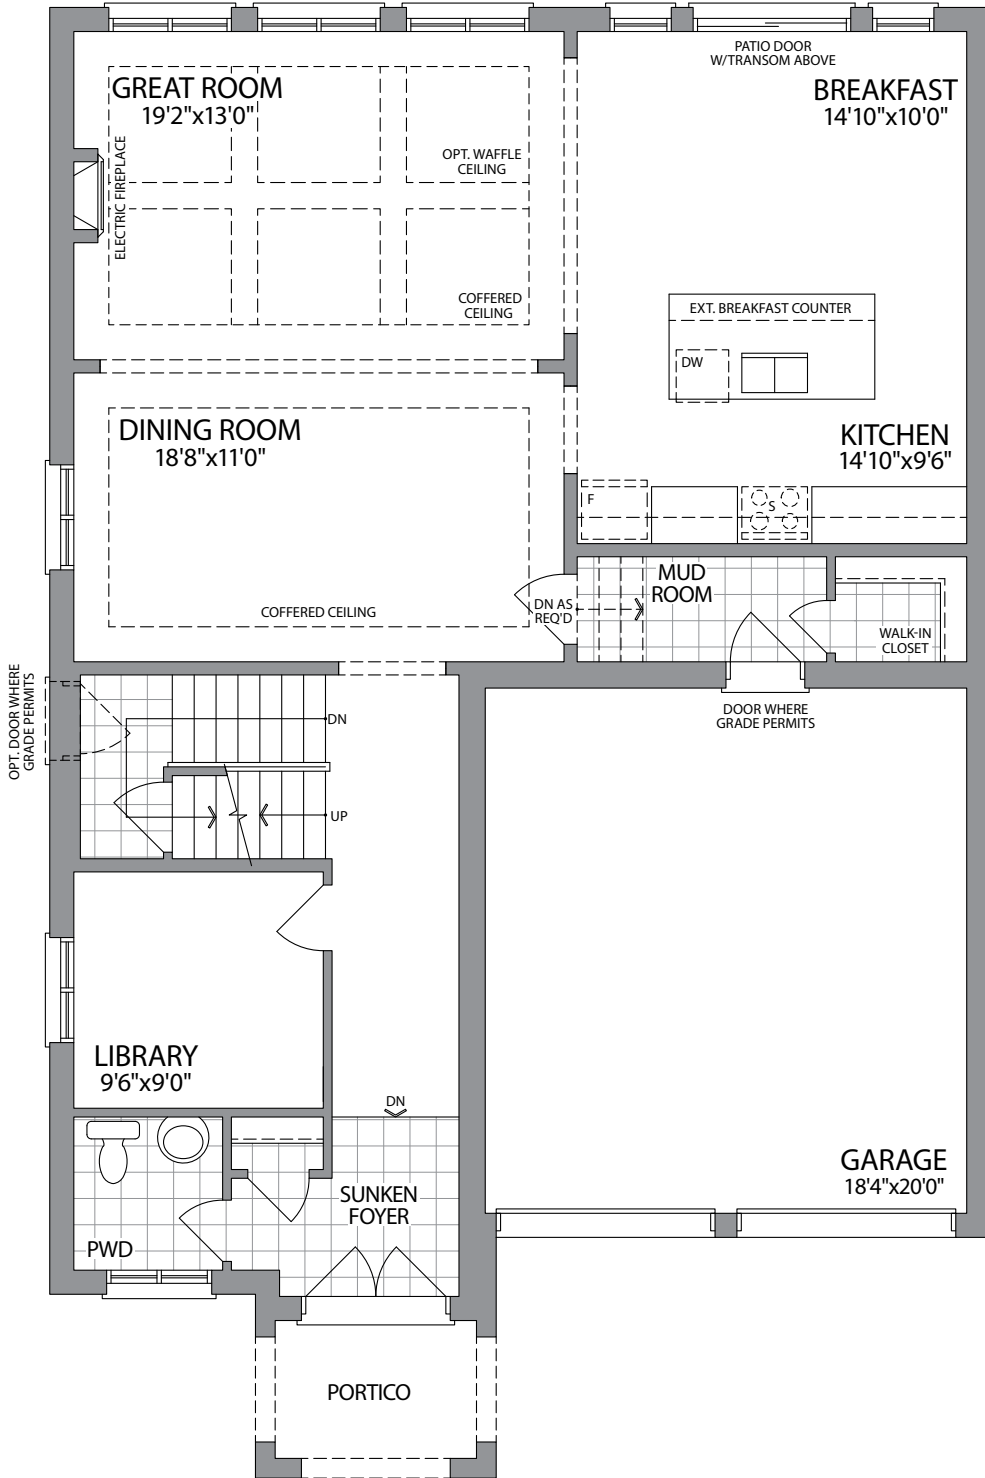

THE AVENTINO

ELEVATION 1
2950 SQ.FT.

Artists Concept

AURORA
TRAILS | 42'
SINGLES

ELEVATION 2
2950 SQ.FT.

Artists Concept

42'
SINGLES

THE AVENTINO 2950 SQ.FT.

ELEVATION 1

ELEVATION 2

GROUND FLOOR
ELEVATION 1

SECOND FLOOR
ELEVATION 1

SECOND FLOOR
ELEVATION 2

GROUND FLOOR
ELEVATION 2

BASEMENT
ELEVATION 1

BASEMENT
ELEVATION 2

Plans and specifications are subject to change without notice. E. & O. E. Actual usable floor space may vary from the stated floor area. All renderings are artist's concept. (42A)