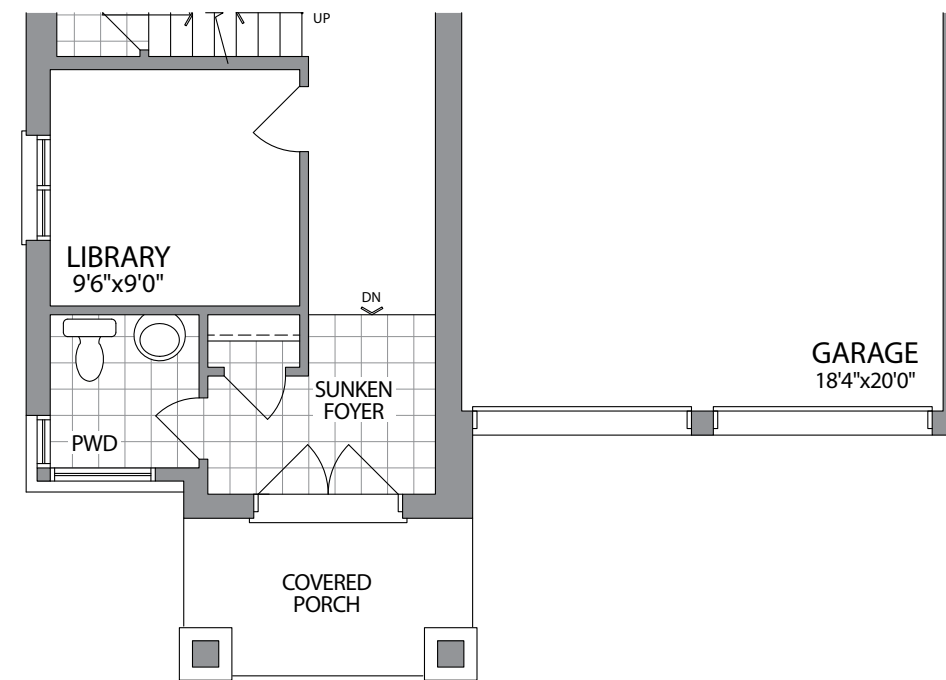

THE AVENTINO

ELEVATION 1
2950 SQ.FT.

Artists Concept

AURORA
TRAILS | 42'
SINGLES

ELEVATION 2
2950 SQ.FT.

Artists Concept

42'
SINGLES

THE AVENTINO 2950 SQ.FT.

ELEVATION 1

ELEVATION 2

GROUND FLOOR
ELEVATION 1

SECOND FLOOR
ELEVATION 1

SECOND FLOOR
ELEVATION 2

GROUND FLOOR
ELEVATION 2

BASEMENT
ELEVATION 1

BASEMENT
ELEVATION 2

Plans and specifications are subject to change without notice. E. & O. E. Actual usable floor space may vary from the stated floor area. All renderings are artist's concept. (42A)