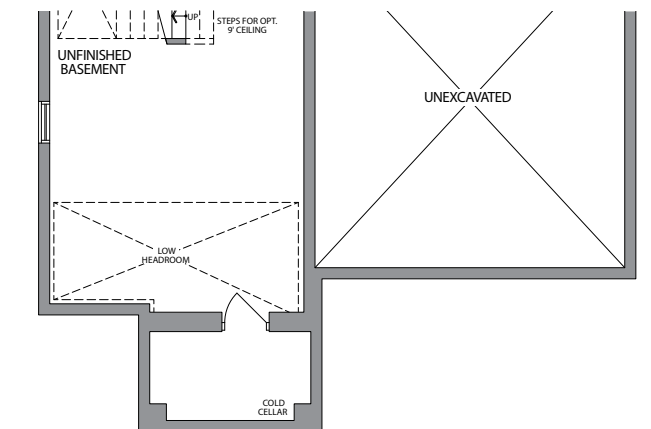

THE AVENTINO

ELEVATION 1
2950 SQ.FT.

Artists Concept

AURORA
TRAILS | 42'
SINGLES

ELEVATION 2
2950 SQ.FT.

Artists Concept

42'
SINGLES

THE AVENTINO 2950 SQ.FT.

ELEVATION 1

ELEVATION 2

GROUND FLOOR
ELEVATION 1

SECOND FLOOR
ELEVATION 1

SECOND FLOOR
ELEVATION 2

GROUND FLOOR
ELEVATION 2

BASEMENT
ELEVATION 1

BASEMENT
ELEVATION 2

Plans and specifications are subject to change without notice. E. & O. E. Actual usable floor space may vary from the stated floor area. All renderings are artist's concept. (42A)