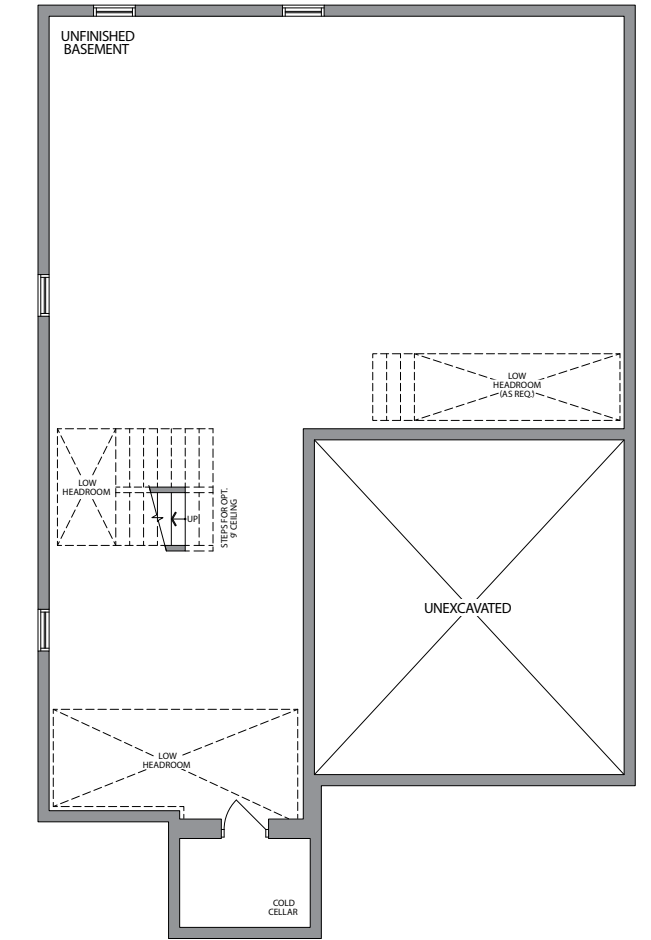

THE AVENTINO

ELEVATION 1
2950 SQ.FT.

Artists Concept

AURORA
TRAILS | 42'
SINGLES

ELEVATION 2
2950 SQ.FT.

Artists Concept

42'
SINGLES

THE AVENTINO 2950 SQ.FT.

ELEVATION 1

ELEVATION 2

GROUND FLOOR
ELEVATION 1

SECOND FLOOR
ELEVATION 1

SECOND FLOOR
ELEVATION 2

GROUND FLOOR
ELEVATION 2

BASEMENT
ELEVATION 1

BASEMENT
ELEVATION 2

Plans and specifications are subject to change without notice. E. & O. E. Actual usable floor space may vary from the stated floor area. All renderings are artist's concept. (42A)