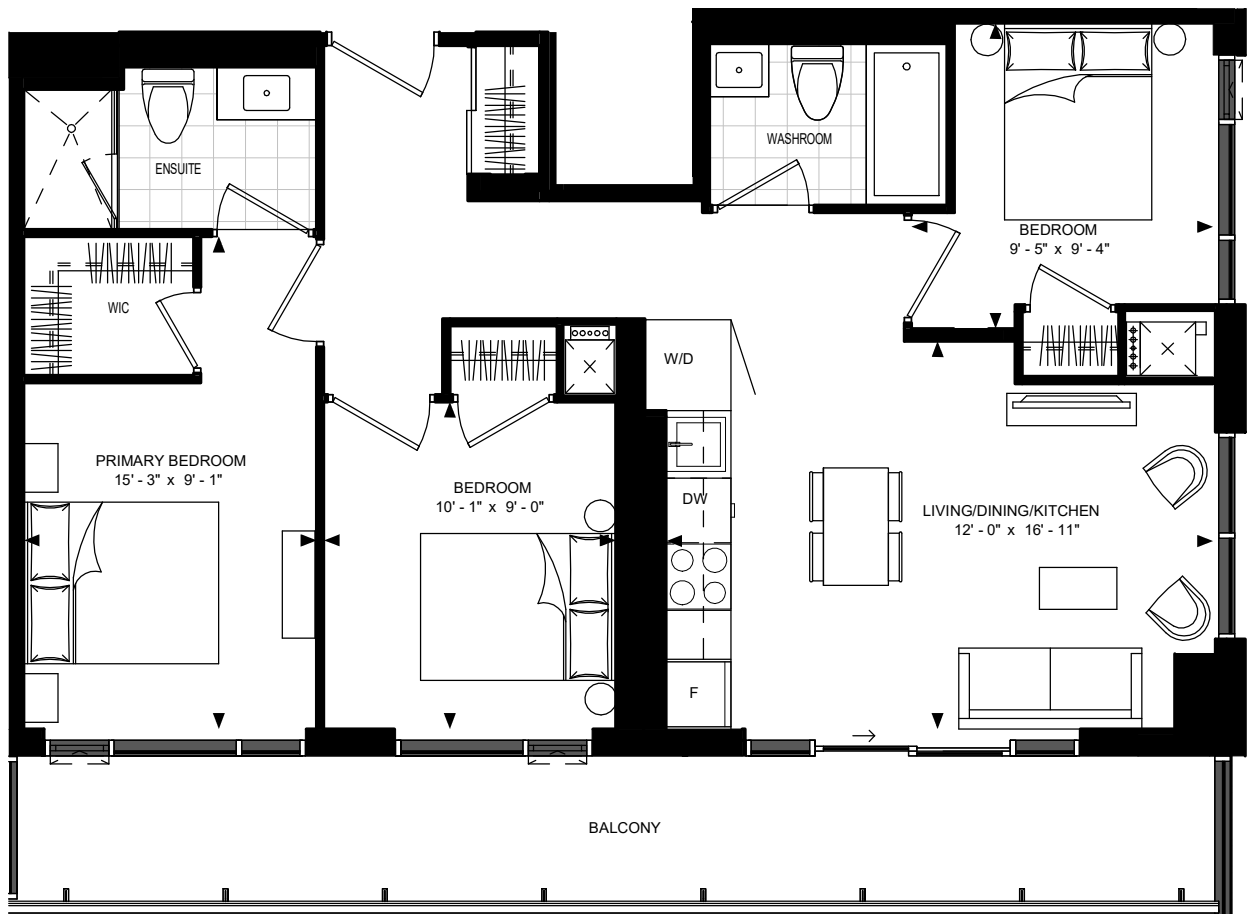

SUITE 3-A

5858 Yonge Street

23	25	26	01	02	05
15	12	11	10	08	

FLOOR 11-PH

SUITE 3-A
SUITE AREA: 842 SF

12 JANUARY 2022

NOT TO SCALE