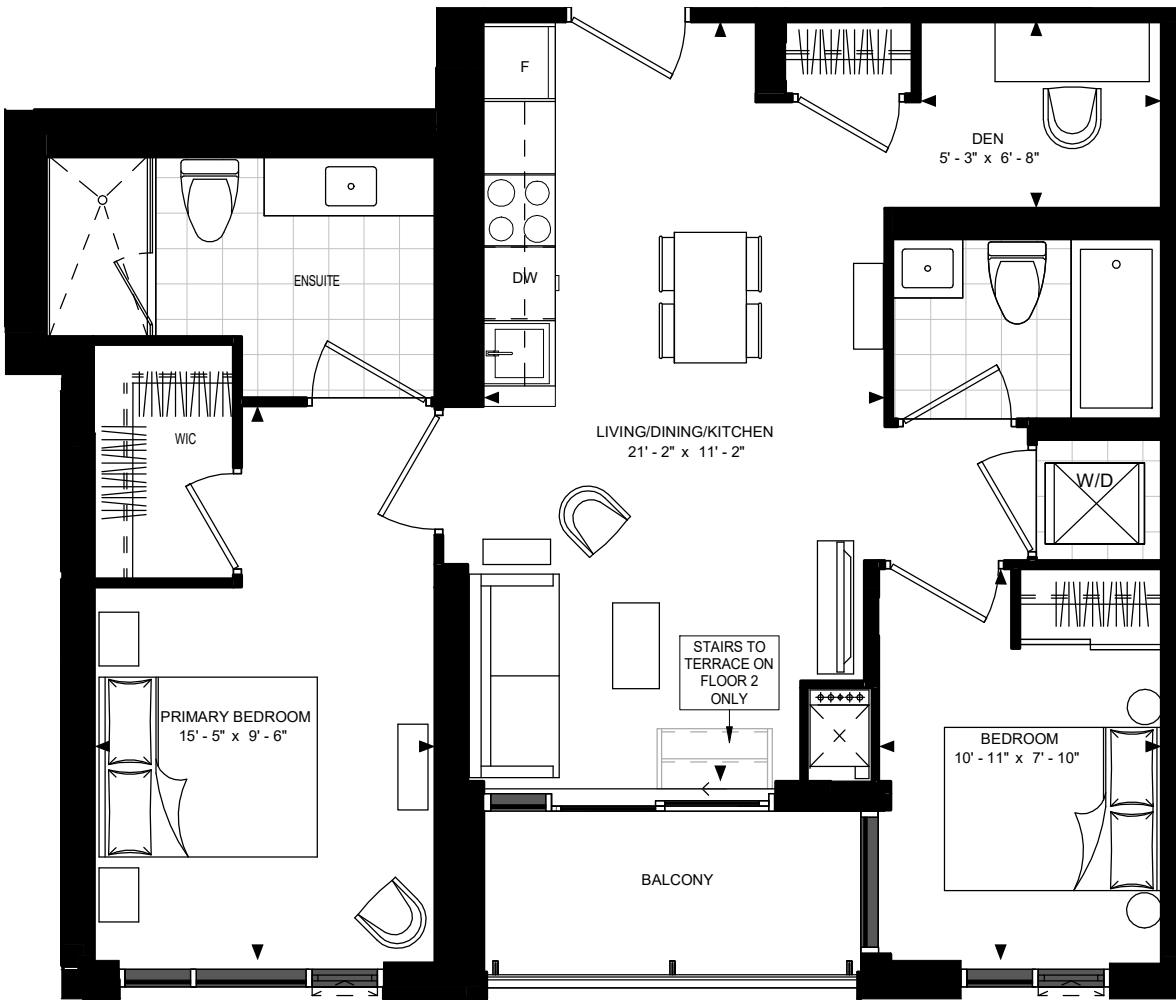

SUITE 2D-A

5858 Yonge Street

SUITE 2D-A
SUITE AREA: 767 SF

12 JANUARY 2022

NOT TO SCALE