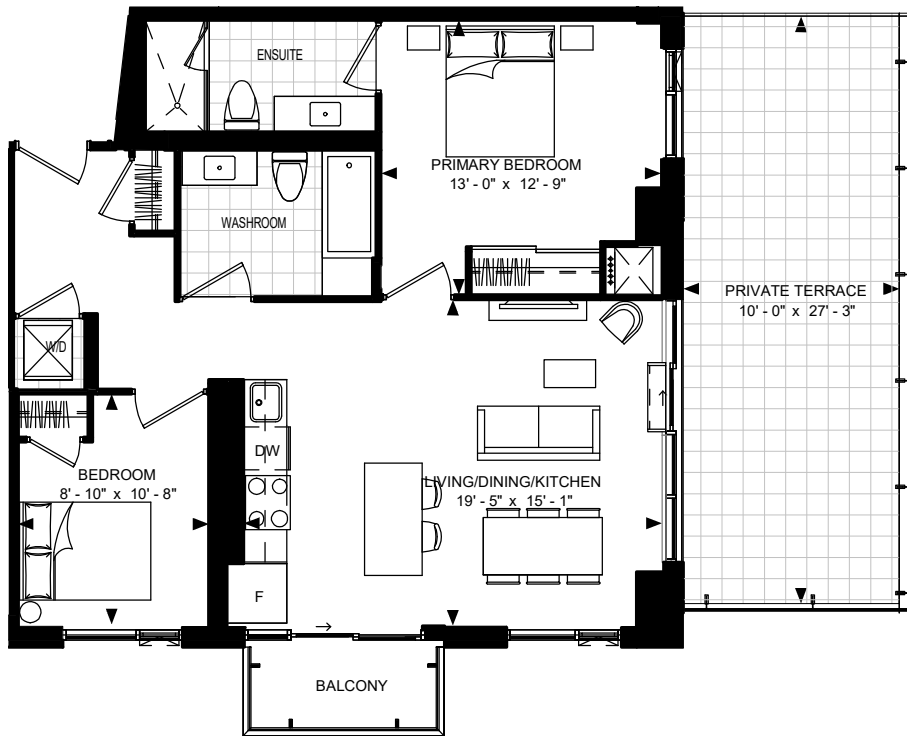

SUITE 2-R TERRACE

5858 Yonge Street

FLOOR 8

SUITE 2-R TERRACE
SUITE AREA: 870 SF

12 JANUARY 2022

NOT TO SCALE