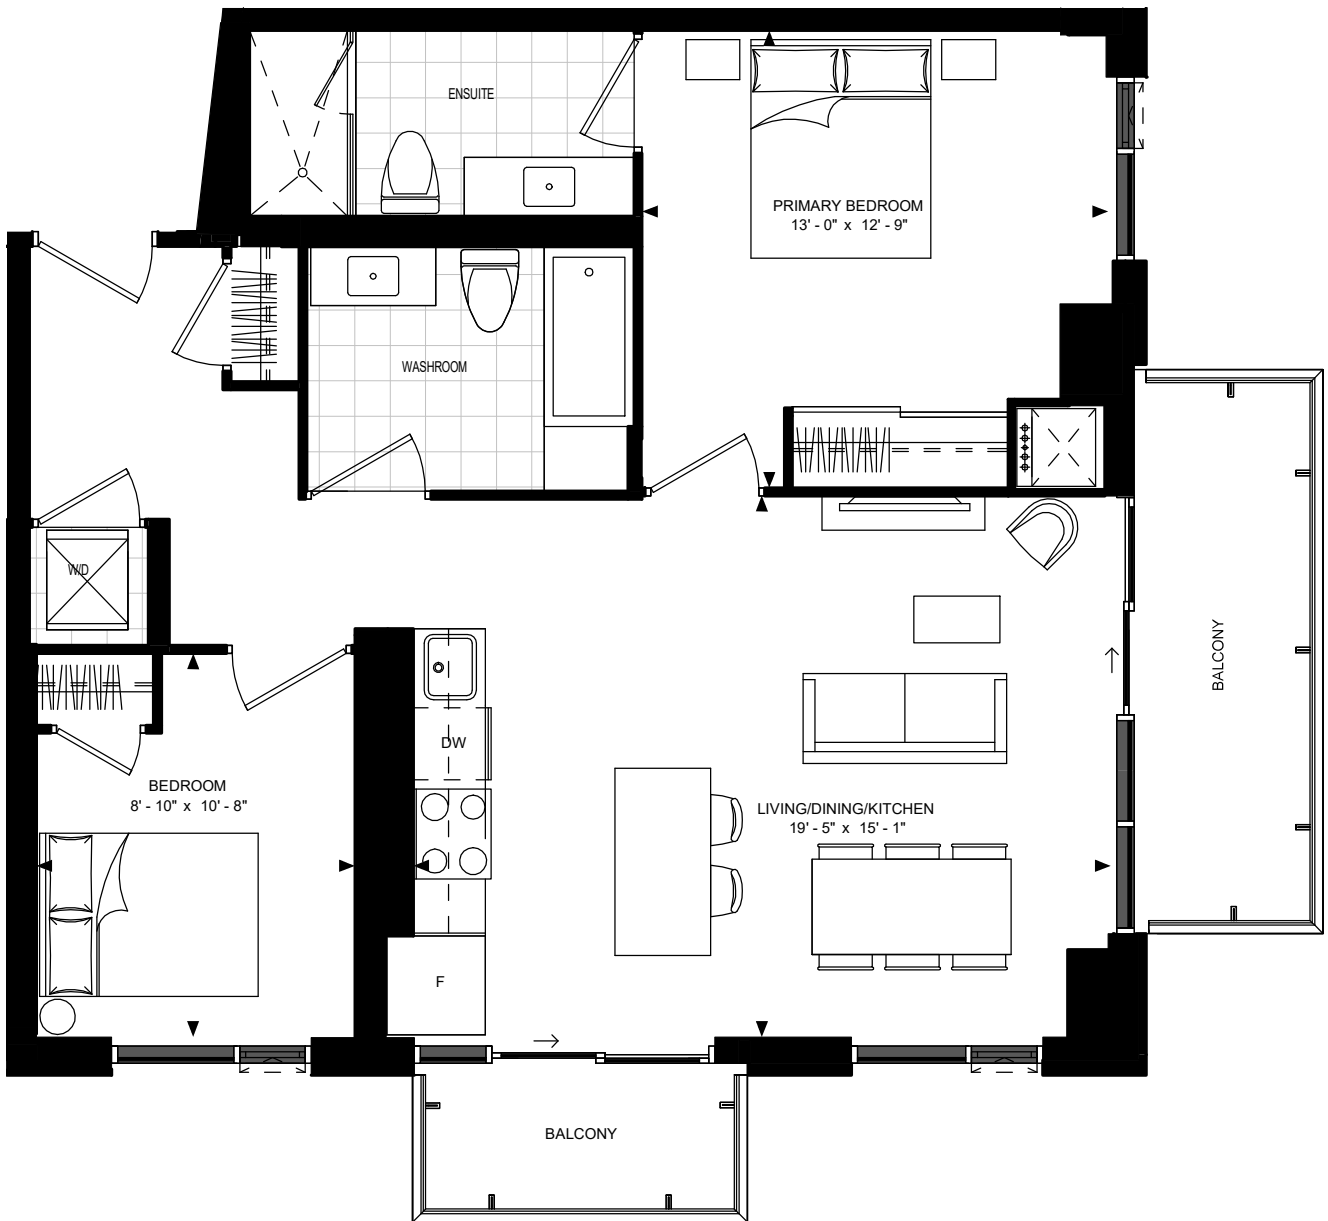

SUITE 2-R

5858 Yonge Street

SUITE 2-R
SUITE AREA: 870 SF

FLOOR 9

12 JANUARY 2022

NOT TO SCALE