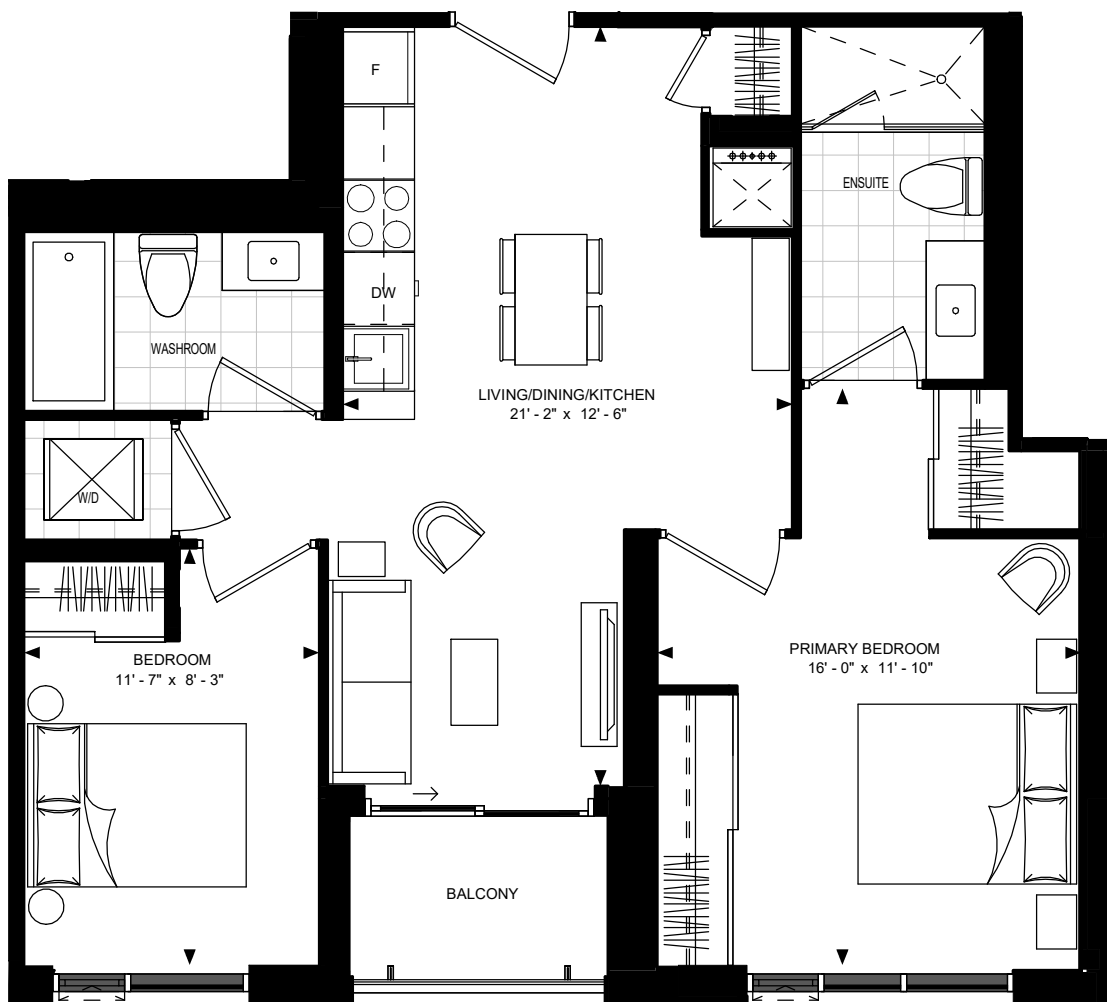

SUITE 2-O

5858 Yonge Street

SUITE 2-O
SUITE AREA: 732 SF