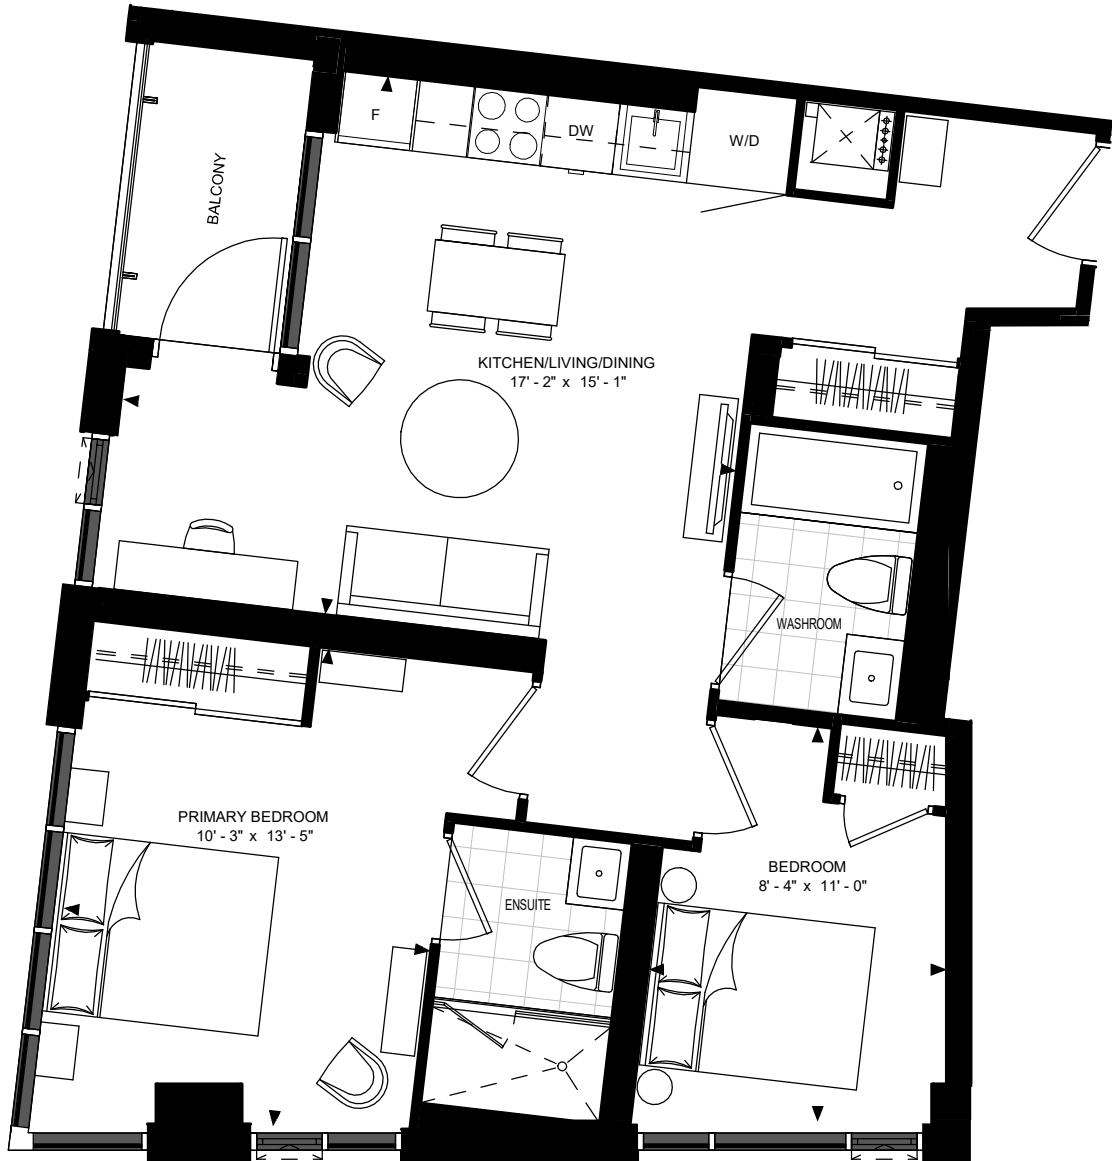

SUITE 2-N

5858 Yonge Street