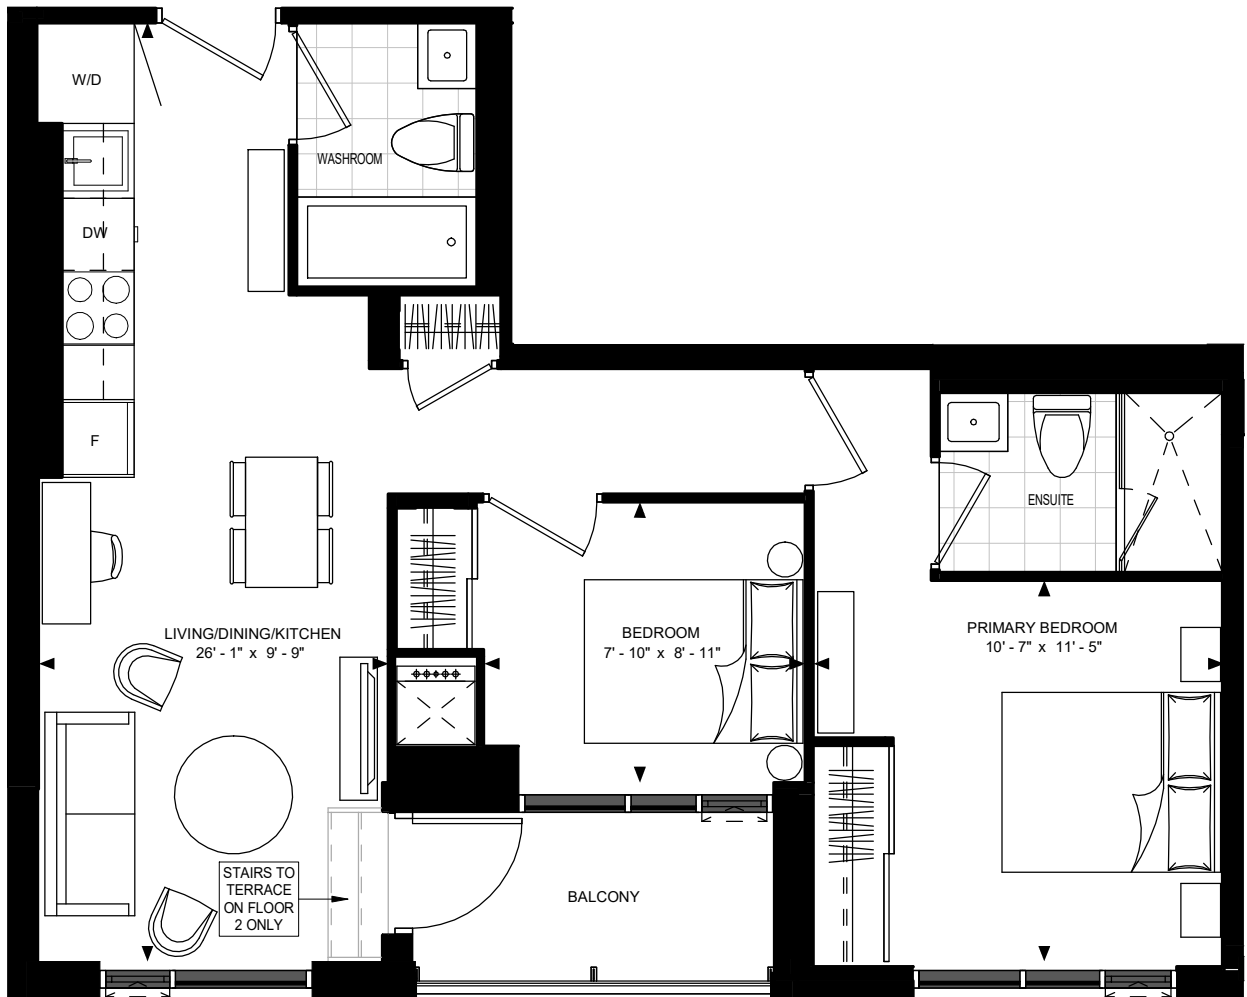

SUITE 2-M

5858 Yonge Street

SUITE 2-M
SUITE AREA: 703 SF

12 JANUARY 2022

NOT TO SCALE