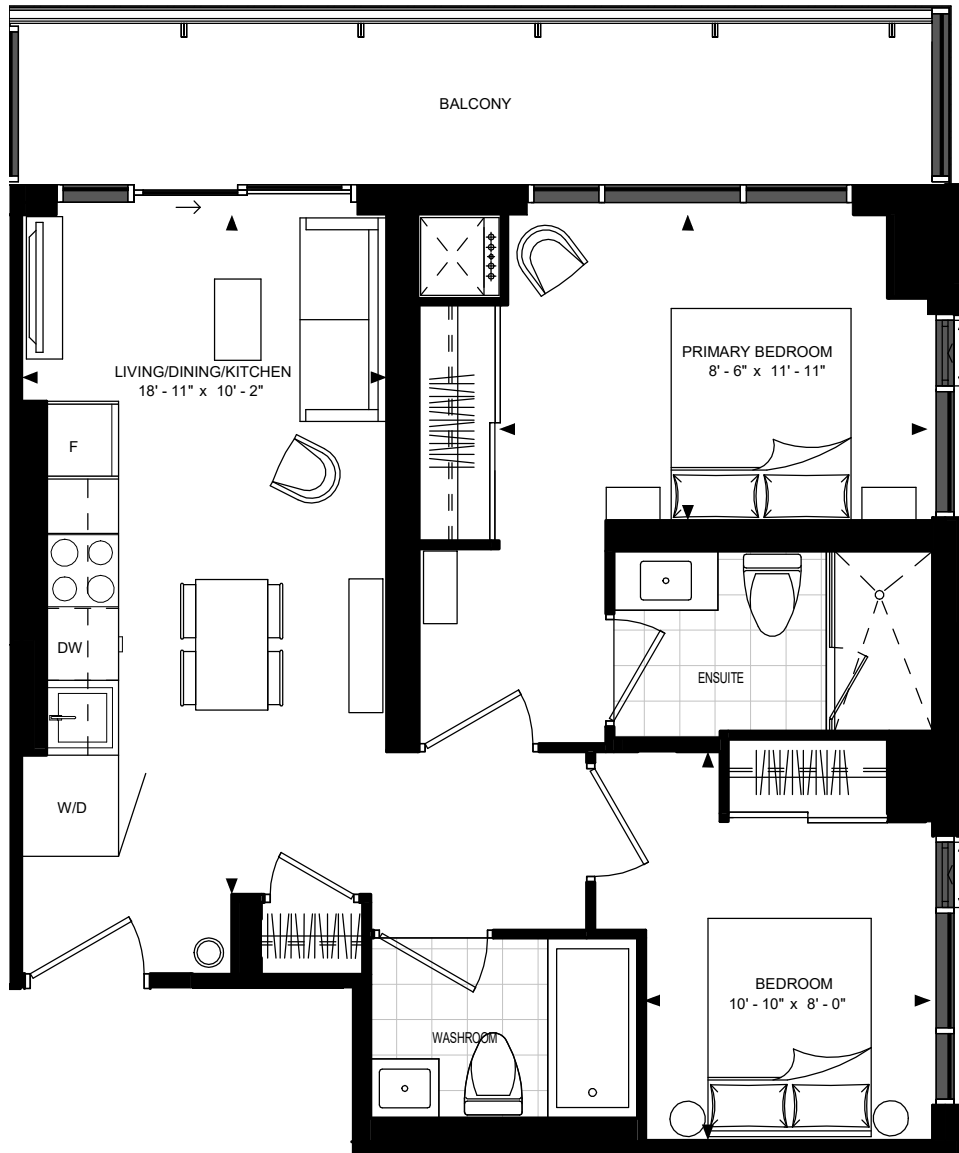

SUITE 2-H

5858 Yonge Street

23	25	26	01	02	05
15	12	11	10	08	

SUITE 2-H
SUITE AREA: 673 SF

12 JANUARY 2022

NOT TO SCALE