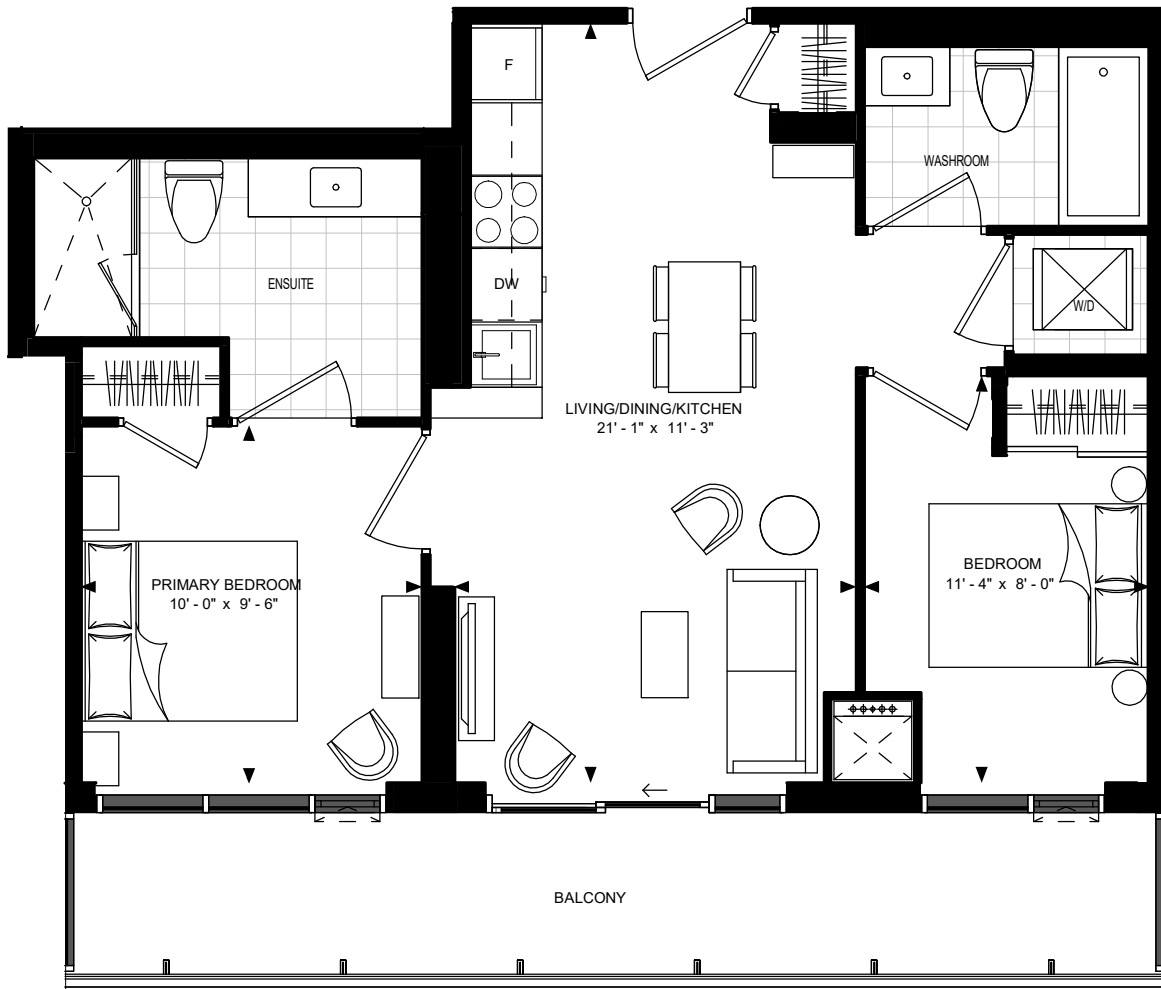

SUITE 2-F

5858 Yonge Street

SUITE 2-F
SUITE AREA: 669 SF

12 JANUARY 2022

NOT TO SCALE