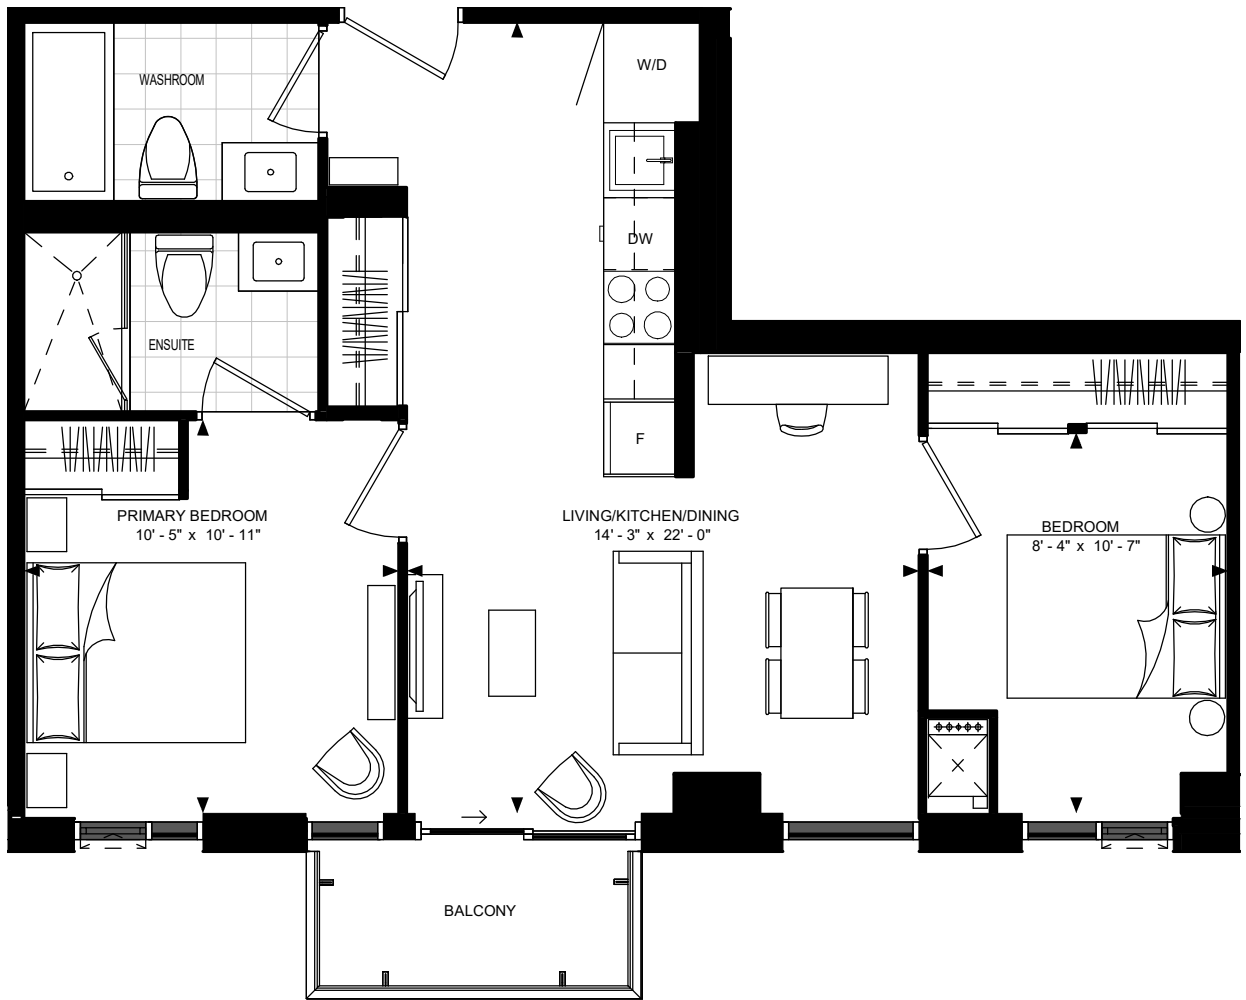

SUITE 2-E

5858 Yonge Street

FLOORS 3, 5-7