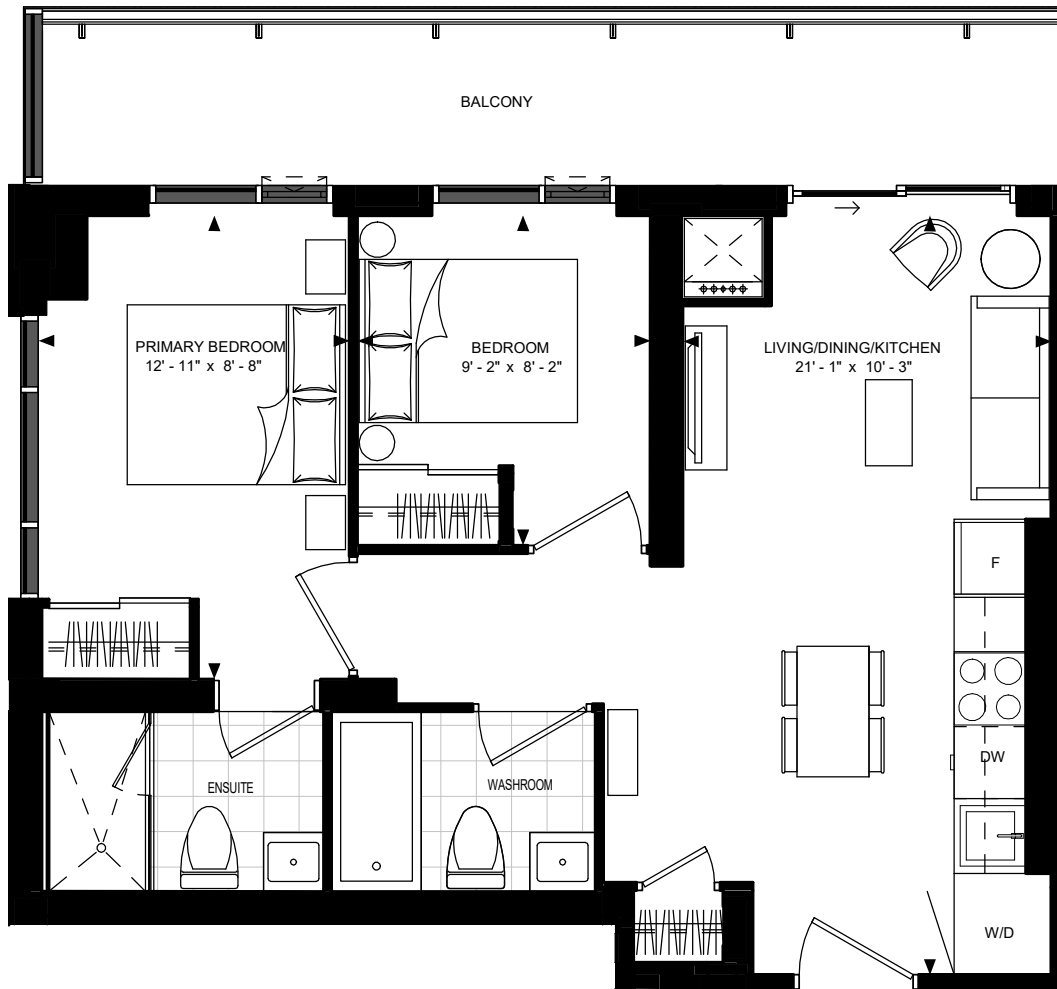

SUITE 2-A

5858 Yonge Street

SUITE 2-A
SUITE AREA: 620 SF

12 JANUARY 2022

NOT TO SCALE