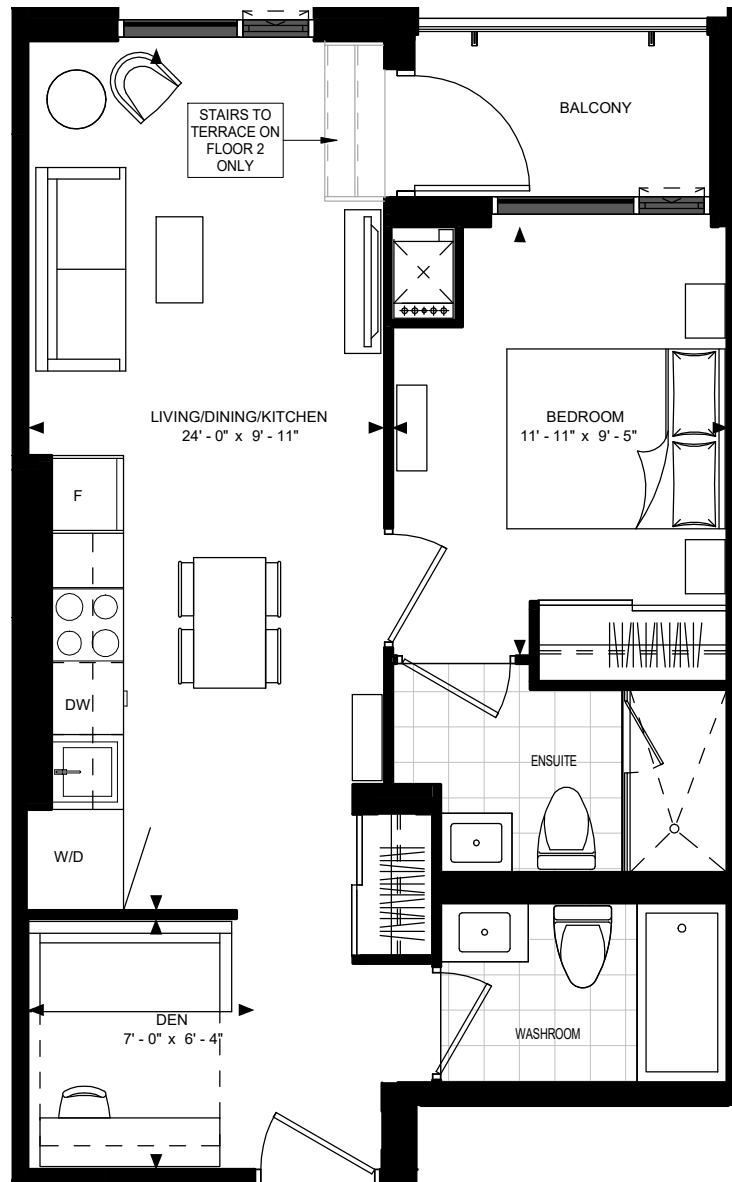

SUITE 1D2-C

5858 Yonge Street