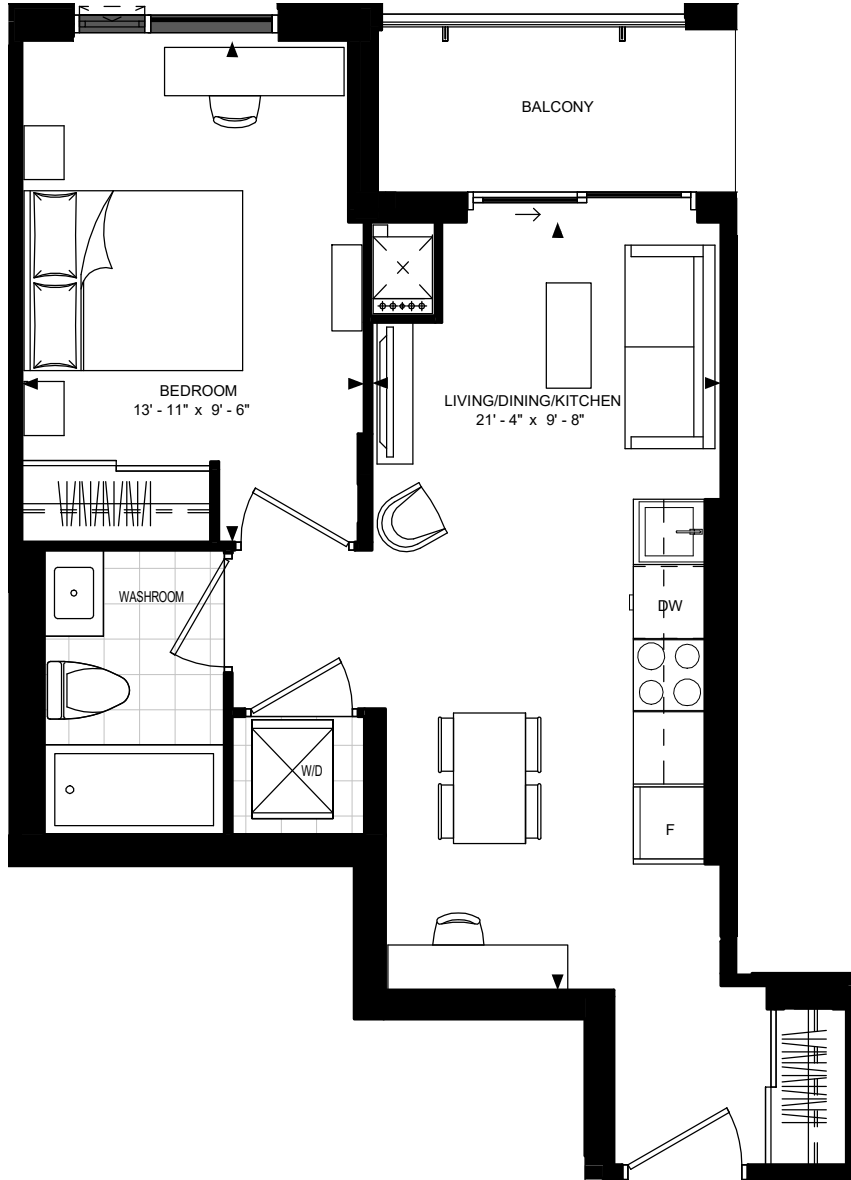

SUITE 1-F

5858 Yonge Street

SUITE 1-F
SUITE AREA: 522 SF