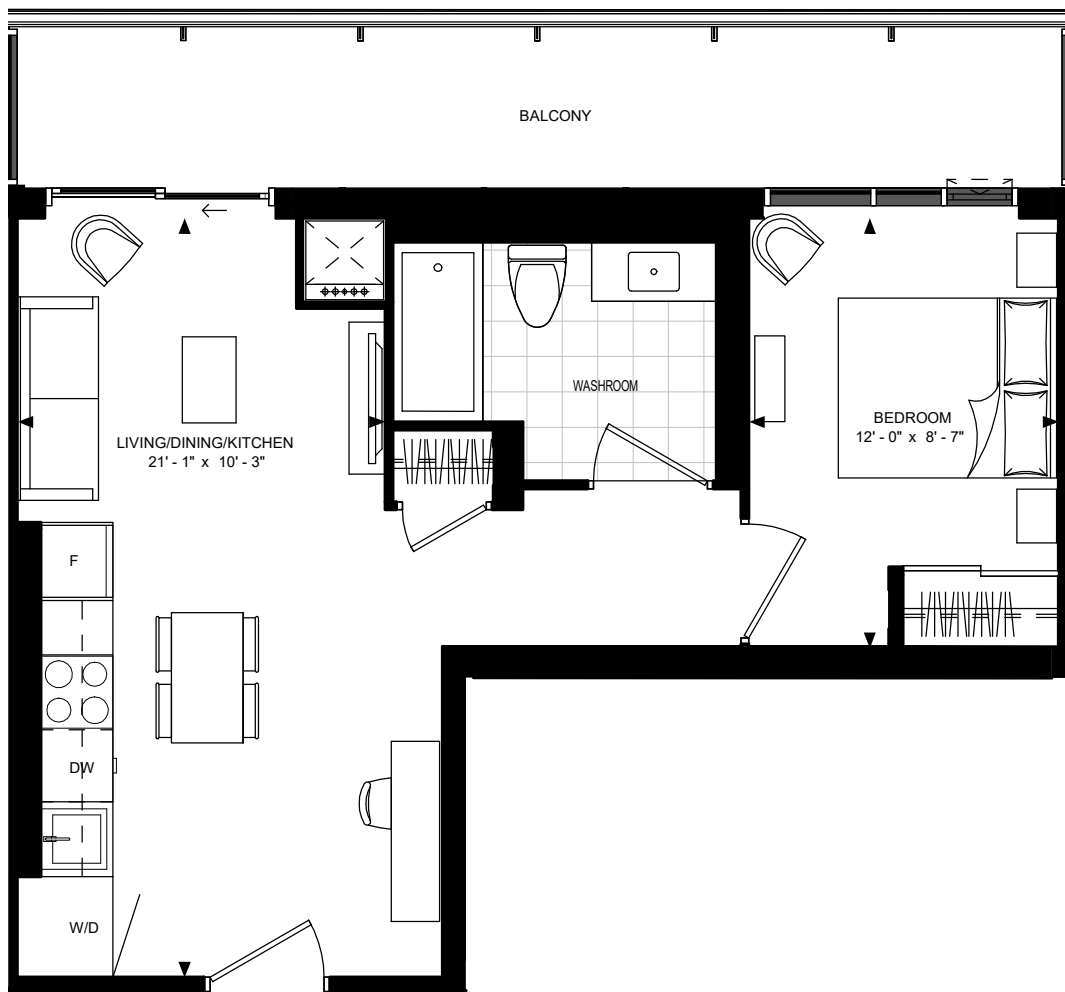

SUITE 1-E

5858 Yonge Street

SUITE 1-E
SUITE AREA: 520 SF

12 JANUARY 2022

NOT TO SCALE