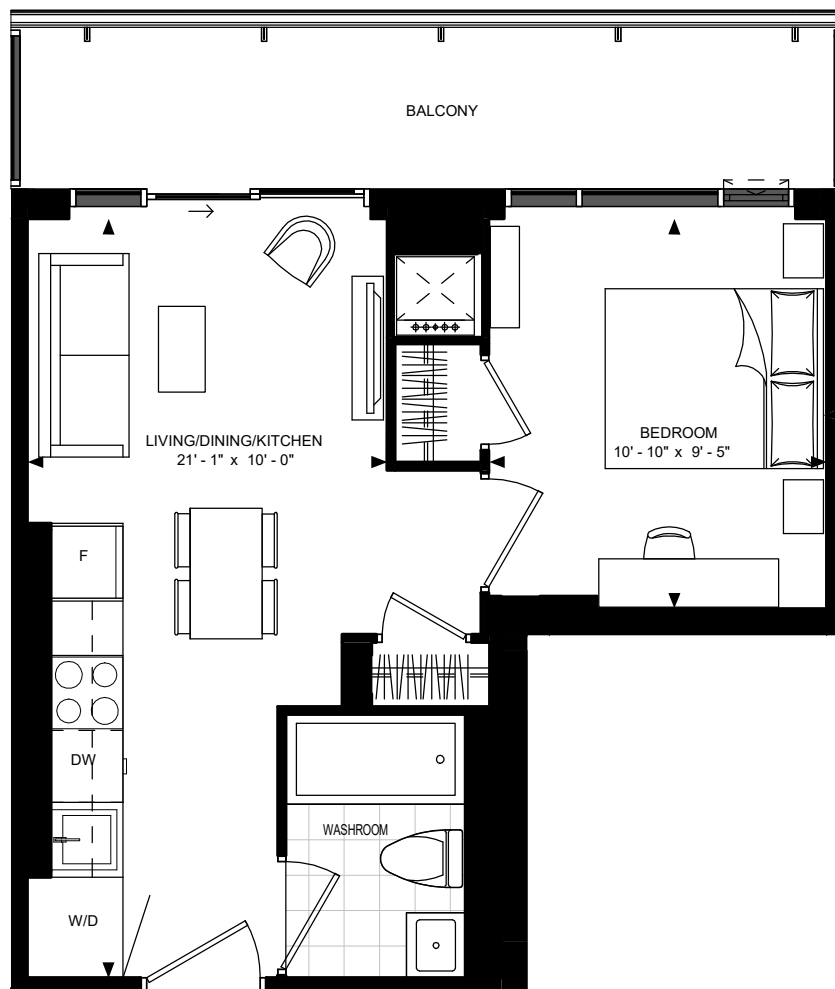

SUITE 1-A

5858 Yonge Street

SUITE 1-A
SUITE AREA: 434 SF

12 JANUARY 2022

NOT TO SCALE