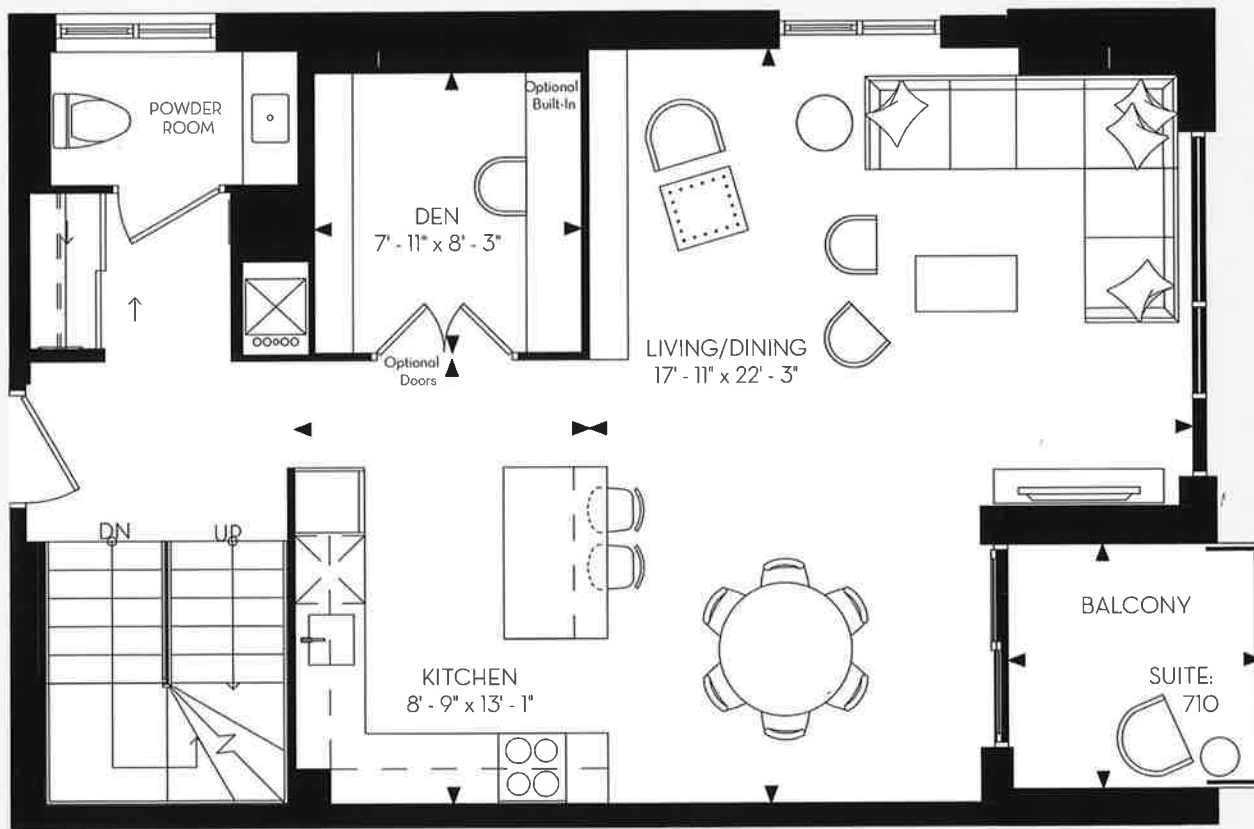

THE MOMA • 2160 SQ. FT. • TS-2D-B3

FLOOR 8

FLOOR 7

FLOOR 6

LEVEL 7

LEVEL 6