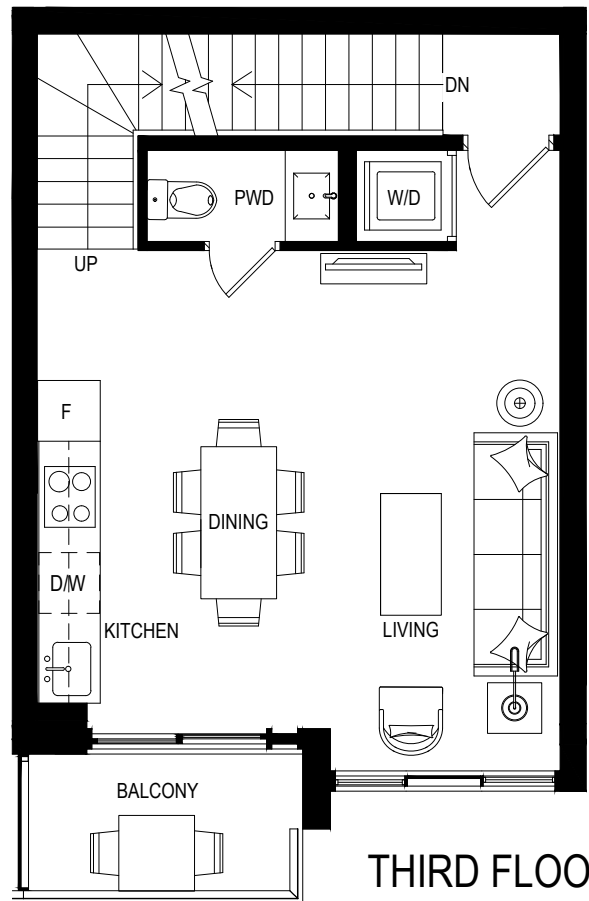

# SAMPLE ROOFTOP TERRACE SUITE

Interior Living Space 1,141 SF

ROOFTOP

FOURTH FLOOR

THIRD FLOOR

- ROOFTOP
- FOURTH FLOOR
- THIRD FLOOR
- SECOND FLOOR
- FIRST FLOOR

Some features may vary by suite design.  
\*Prices and specifications subject to change without notice. Illustrations on sales materials are artists' concepts. Some items and finishings illustrated may not be standard and may not be available. The furniture is displayed for illustration purposes only. Layout illustrated does not necessarily reflect the actual layout for the suite you are purchasing. The plans, specifications, materials used, approximate areas or square footages of the above noted suites are subject to change without notice and the Vendor/Declarant shall have no liability for any resulting variance(s) between the actual final area(s) thereof and the stated area(s) outlined above. See sales representative for details.