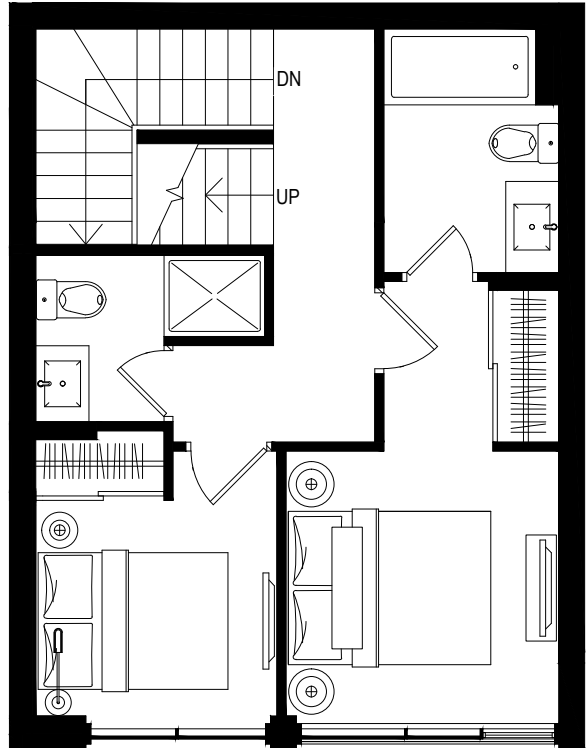

# SAMPLE ROOFTOP TERRACE SUITE

Interior Living Space 1,141 SF

ROOFTOP

FOURTH FLOOR

THIRD FLOOR

- ROOFTOP
- FOURTH FLOOR
- THIRD FLOOR
- SECOND FLOOR
- FIRST FLOOR

Some features may vary by suite design.  
\*Prices and specifications subject to change without notice. Illustrations on sales materials are artists' concepts. Some items and finishings illustrated may not be standard and may not be available. The furniture is displayed for illustration purposes only. Layout illustrated does not necessarily reflect the actual layout for the suite you are purchasing. The plans, specifications, materials used, approximate areas or square footages of the above noted suites are subject to change without notice and the Vendor/Declarant shall have no liability for any resulting variance(s) between the actual final area(s) thereof and the stated area(s) outlined above. See sales representative for details.