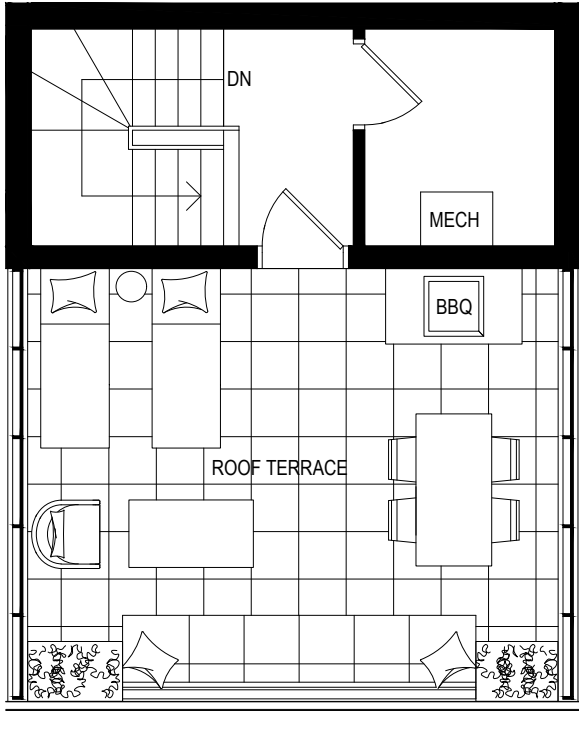

# SAMPLE ROOFTOP TERRACE SUITE

Interior Living Space 1,141 SF

ROOFTOP

FOURTH FLOOR

THIRD FLOOR

- ROOFTOP
- FOURTH FLOOR
- THIRD FLOOR
- SECOND FLOOR
- FIRST FLOOR

Some features may vary by suite design.  
\*Prices and specifications subject to change without notice. Illustrations on sales materials are artists' concepts. Some items and finishings illustrated may not be standard and may not be available. The furniture is displayed for illustration purposes only. Layout illustrated does not necessarily reflect the actual layout for the suite you are purchasing. The plans, specifications, materials used, approximate areas or square footages of the above noted suites are subject to change without notice and the Vendor/Declarant shall have no liability for any resulting variance(s) between the actual final area(s) thereof and the stated area(s) outlined above. See sales representative for details.