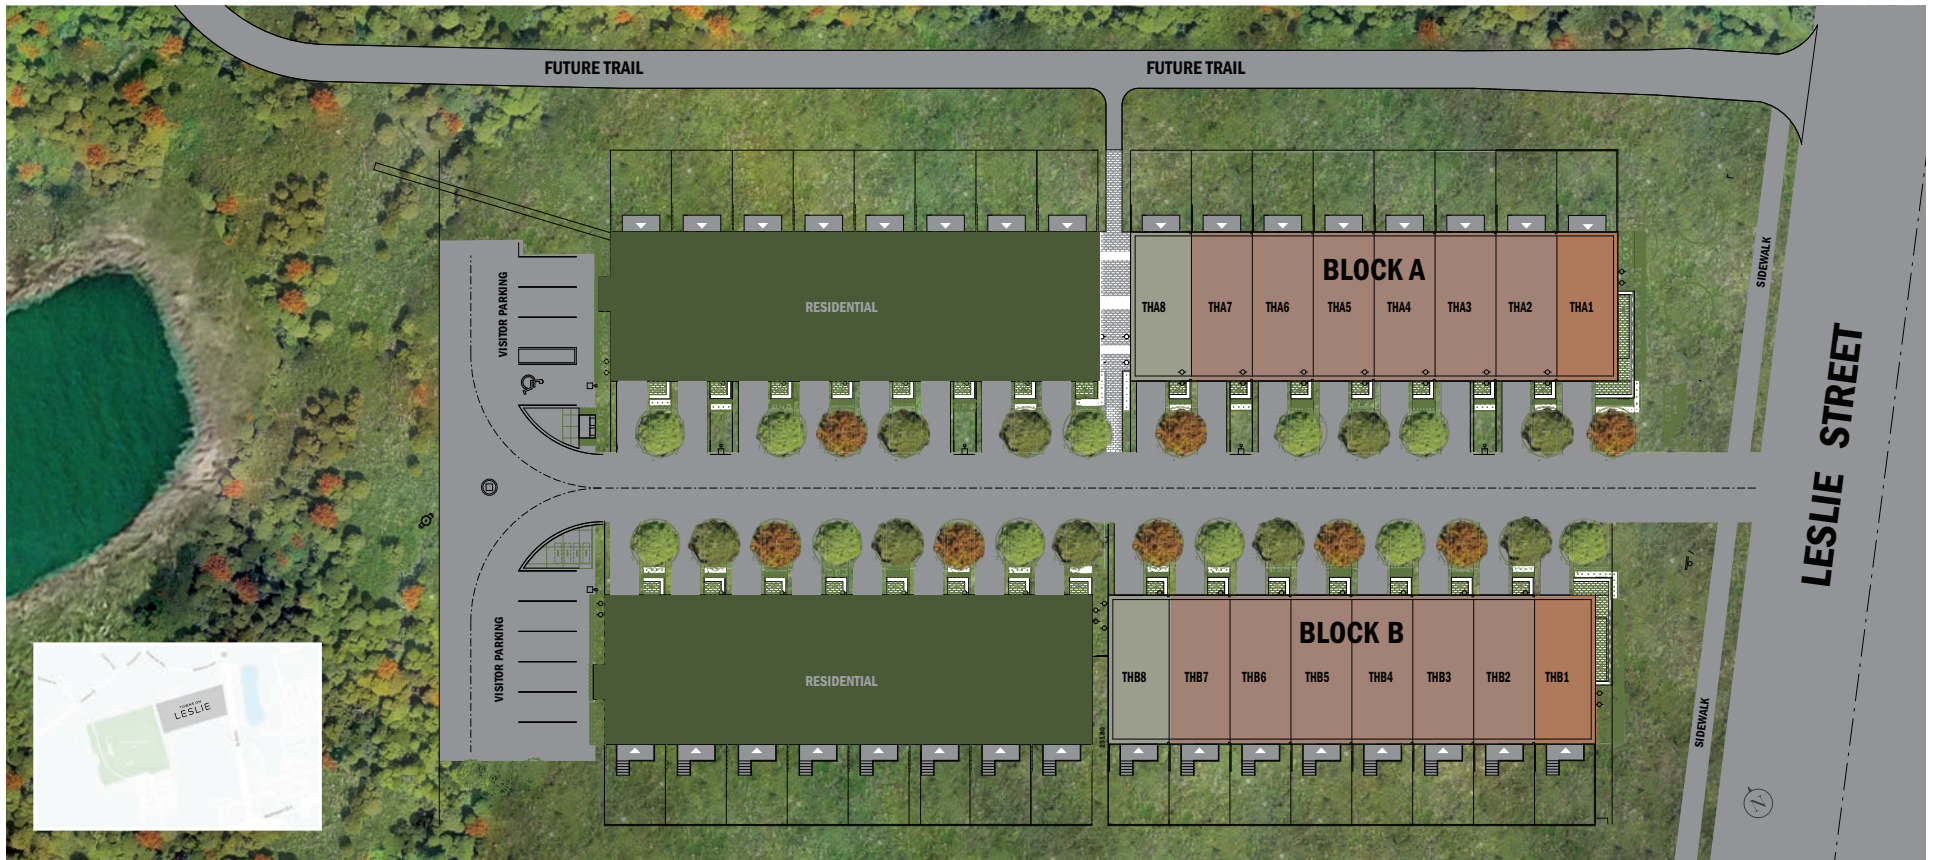

TOWNS ON LESLIE

BROOKLYN

3 BEDROOM, 2 FULL BATHS + 2 POWDER
2,215 SQ.FT.

MANHATTAN

3 BEDROOM, 2 FULL BATHS + 2 POWDER
2,327 SQ.FT.

QUEENS

3 BEDROOM, 2 FULL BATHS + 2 POWDER
2,327 SQ.FT.

STATEN

3 BEDROOM, 2 FULL BATHS + 2 POWDER
2,204 SQ.FT.