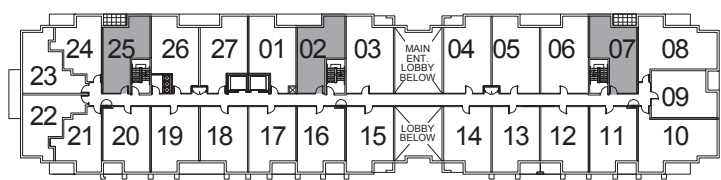

ST. BARTS

FROM 526 SQ. FT.
(1D-P)

NUVO II
BOUTIQUE RESIDENCES

GROUND FLOOR PLAN

MONTE CARLO

FROM **548** SQ. FT.
(1B)

NUVO II
BOUTIQUE RESIDENCES

2ND FLOOR PLAN

3RD - 4TH FLOOR PLAN

5TH FLOOR PLAN

6TH - 7TH FLOOR PLAN

8TH FLOOR PLAN

CURAÇÃO

FROM **576** SQ. FT.
(1F+D)

NUVO II
BOUTIQUE RESIDENCES

2ND FLOOR PLAN

3RD - 4TH FLOOR PLAN

5TH FLOOR PLAN

FIJI

FROM **576** SQ. FT.
(1A+D)

NUVO II
BOUTIQUE RESIDENCES

2ND FLOOR PLAN

3RD - 4TH FLOOR PLAN

5TH FLOOR PLAN

8TH FLOOR PLAN