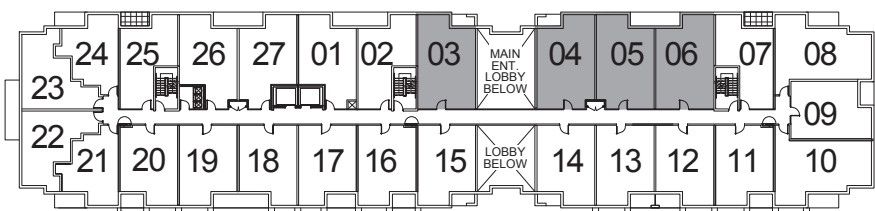

2ND FLOOR PLAN

3RD - 4TH FLOOR PLAN

5TH FLOOR PLAN

6TH - 7TH FLOOR PLAN

8TH FLOOR PLAN

MIRAVAL

FROM **601** SQ. FT.
(1D+D)

NUVO II
BOUTIQUE RESIDENCES

3RD - 4TH FLOOR PLAN

ST. LUCIA

FROM 602 SQ. FT.
(1E+D-P)

NUVO II
BOUTIQUE RESIDENCES

GROUND FLOOR PLAN

MAUI

FROM **674** SQ. FT.
(2B)

NUVO II
BOUTIQUE RESIDENCES

2ND FLOOR PLAN

3RD - 4TH FLOOR PLAN

ST. KITTS

FROM **674** SQ. FT.
(2B-P)

NUVO II
BOUTIQUE RESIDENCES

GROUND FLOOR PLAN

TUSCANY

FROM **691** SQ. FT.
(2N)

NUVO II
BOUTIQUE RESIDENCES

8TH FLOOR PLAN

ST. THOMAS

FROM **749** SQ. FT.
(2L-P)

NUVO II
BOUTIQUE RESIDENCES

GROUND FLOOR PLAN

ARUBA

FROM **750** SQ. FT.
(2L)