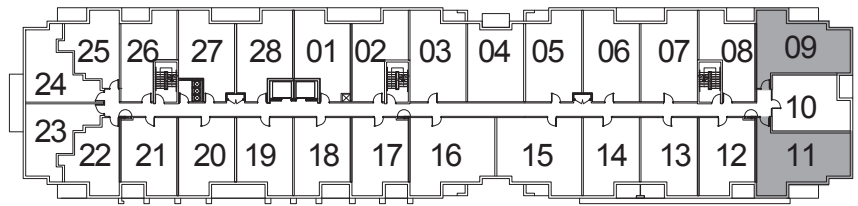

2ND FLOOR PLAN

3RD - 4TH FLOOR PLAN

ST. KITTS

FROM **674** SQ. FT.
(2B-P)

NUVO II
BOUTIQUE RESIDENCES

GROUND FLOOR PLAN

TUSCANY

FROM **691** SQ. FT.
(2N)

NUVO II
BOUTIQUE RESIDENCES

8TH FLOOR PLAN

ST. THOMAS

FROM **749** SQ. FT.
(2L-P)

NUVO II
BOUTIQUE RESIDENCES

GROUND FLOOR PLAN

ARUBA

FROM **750** SQ. FT.
(2L)

NUVO II
BOUTIQUE RESIDENCES

2ND FLOOR PLAN

3RD - 4TH FLOOR PLAN

6TH - 7TH FLOOR PLAN

8TH FLOOR PLAN

PATAGONIA

FROM **776** SQ. FT.
(20+D)

NUVO II
BOUTIQUE RESIDENCES