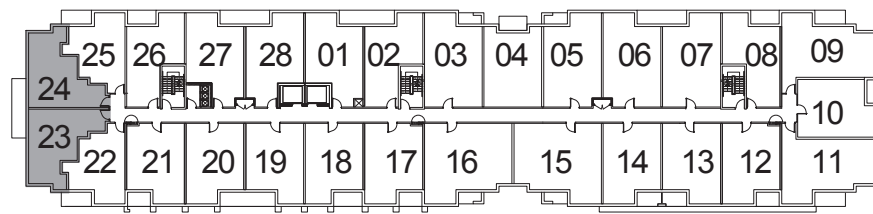

ST. BARTS

FROM 526 SQ. FT.
(1D-P)

NUVO II
BOUTIQUE RESIDENCES

GROUND FLOOR PLAN

MONTE CARLO

FROM **548** SQ. FT.
(1B)

NUVO II
BOUTIQUE RESIDENCES

2ND FLOOR PLAN

3RD - 4TH FLOOR PLAN

5TH FLOOR PLAN

6TH - 7TH FLOOR PLAN

8TH FLOOR PLAN

CURAÇÃO

FROM **576** SQ. FT.
(1F+D)

NUVO II
BOUTIQUE RESIDENCES

2ND FLOOR PLAN

3RD - 4TH FLOOR PLAN

5TH FLOOR PLAN

FIJI

FROM **576** SQ. FT.
(1A+D)

NUVO II
BOUTIQUE RESIDENCES

2ND FLOOR PLAN

3RD - 4TH FLOOR PLAN

5TH FLOOR PLAN

8TH FLOOR PLAN