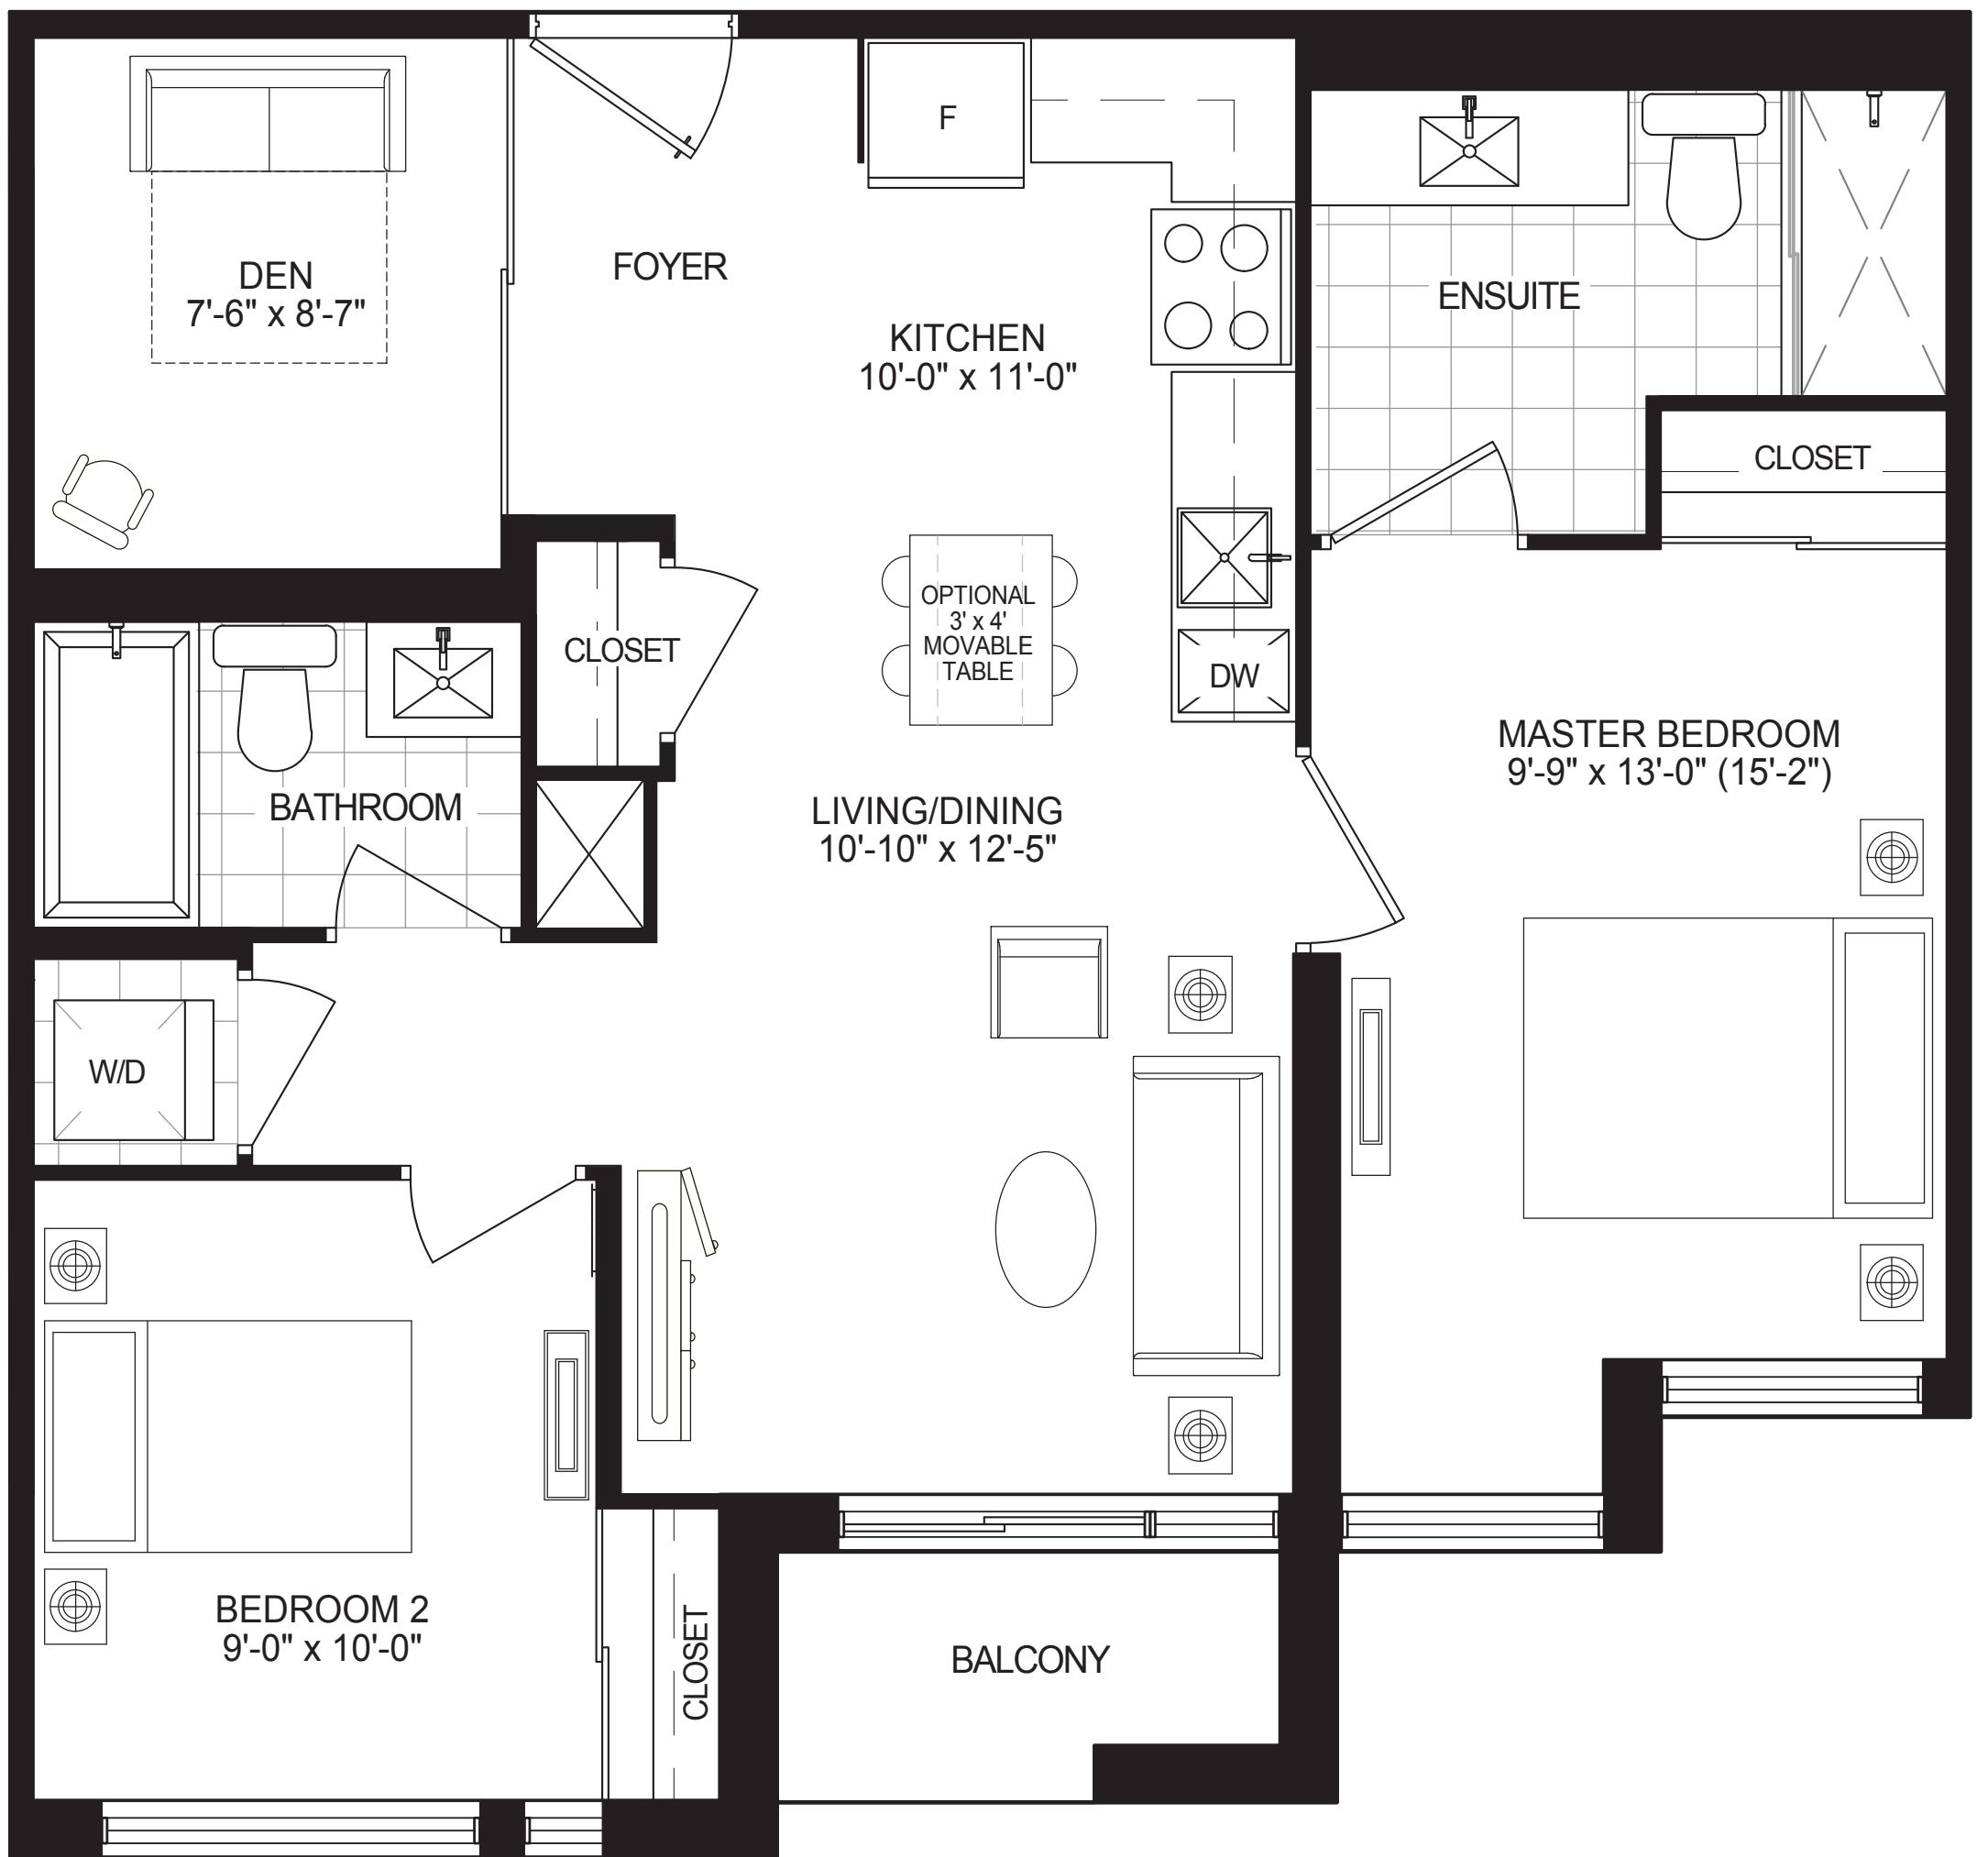

NUVO II
BOUTIQUE RESIDENCES

2ND FLOOR PLAN

3RD - 4TH FLOOR PLAN

6TH - 7TH FLOOR PLAN

8TH FLOOR PLAN

PATAGONIA

FROM **776** SQ. FT.
(20+D)

NUVO II
BOUTIQUE RESIDENCES

8TH FLOOR PLAN

RIVIERA

FROM **835** SQ. FT.
(2M+D)

NUVO II
BOUTIQUE RESIDENCES

3RD - 4TH FLOOR PLAN

DUBAI

FROM **948** SQ. FT.
(2P+D)

NUVO II
BOUTIQUE RESIDENCES

8TH FLOOR PLAN