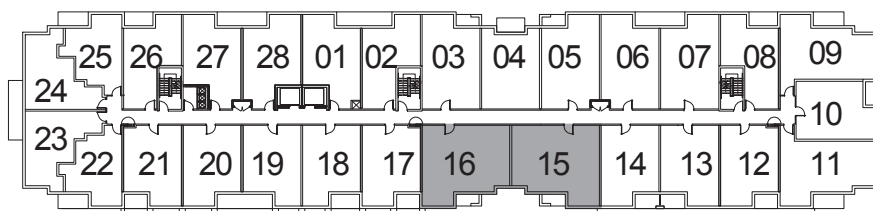

NUVO II
BOUTIQUE RESIDENCES

8TH FLOOR PLAN

ST. THOMAS

FROM **749** SQ. FT.
(2L-P)

NUVO II
BOUTIQUE RESIDENCES

GROUND FLOOR PLAN

ARUBA

FROM **750** SQ. FT.
(2L)

NUVO II
BOUTIQUE RESIDENCES

2ND FLOOR PLAN

3RD - 4TH FLOOR PLAN

6TH - 7TH FLOOR PLAN

8TH FLOOR PLAN

PATAGONIA

FROM **776** SQ. FT.
(20+D)

NUVO II
BOUTIQUE RESIDENCES

8TH FLOOR PLAN

RIVIERA

FROM **835** SQ. FT.
(2M+D)

NUVO II
BOUTIQUE RESIDENCES

3RD - 4TH FLOOR PLAN

DUBAI

FROM **948** SQ. FT.
(2P+D)

NUVO II
BOUTIQUE RESIDENCES