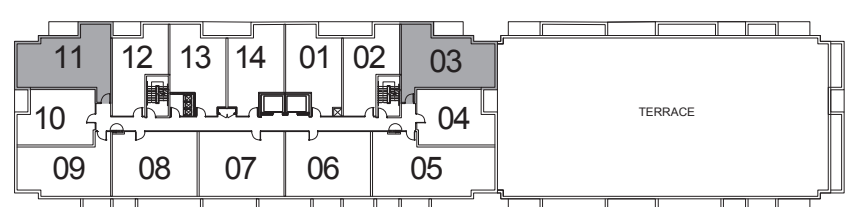

NUVO II
BOUTIQUE RESIDENCES

8TH FLOOR PLAN

ST. THOMAS

FROM **749** SQ. FT.
(2L-P)

NUVO II
BOUTIQUE RESIDENCES

GROUND FLOOR PLAN

ARUBA

FROM **750** SQ. FT.
(2L)

NUVO II
BOUTIQUE RESIDENCES

2ND FLOOR PLAN

3RD - 4TH FLOOR PLAN

6TH - 7TH FLOOR PLAN

8TH FLOOR PLAN

PATAGONIA

FROM **776** SQ. FT.
(20+D)

NUVO II
BOUTIQUE RESIDENCES

8TH FLOOR PLAN

RIVIERA

FROM **835** SQ. FT.
(2M+D)

NUVO II
BOUTIQUE RESIDENCES

3RD - 4TH FLOOR PLAN

DUBAI

FROM **948** SQ. FT.
(2P+D)

NUVO II
BOUTIQUE RESIDENCES