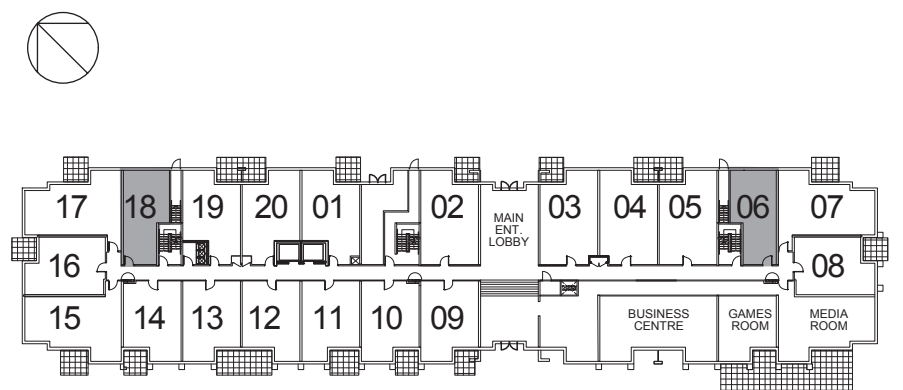

ST. BARTS

FROM 526 SQ. FT.
(1D-P)

NUVO II
BOUTIQUE RESIDENCES

GROUND FLOOR PLAN

MONTE CARLO

FROM **548** SQ. FT.
(1B)

NUVO II
BOUTIQUE RESIDENCES

2ND FLOOR PLAN

3RD - 4TH FLOOR PLAN

5TH FLOOR PLAN

6TH - 7TH FLOOR PLAN

8TH FLOOR PLAN

CURAÇÃO

FROM **576** SQ. FT.
(1F+D)

NUVO II
BOUTIQUE RESIDENCES

2ND FLOOR PLAN

3RD - 4TH FLOOR PLAN

5TH FLOOR PLAN

FIJI

FROM **576** SQ. FT.
(1A+D)

NUVO II
BOUTIQUE RESIDENCES

2ND FLOOR PLAN

3RD - 4TH FLOOR PLAN

5TH FLOOR PLAN

8TH FLOOR PLAN