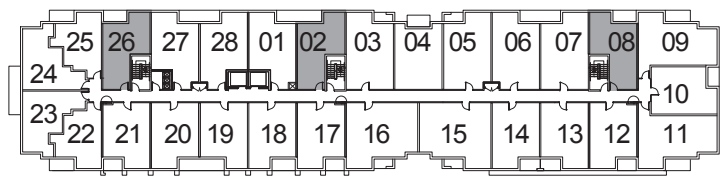

ST. BARTS

FROM 526 SQ. FT.
(1D-P)

NUVO II
BOUTIQUE RESIDENCES

GROUND FLOOR PLAN

MONTE CARLO

FROM **548** SQ. FT.
(1B)

NUVO II
BOUTIQUE RESIDENCES

2ND FLOOR PLAN

3RD - 4TH FLOOR PLAN

5TH FLOOR PLAN

6TH - 7TH FLOOR PLAN

8TH FLOOR PLAN

CURAÇÃO

FROM **576** SQ. FT.
(1F+D)

NUVO II
BOUTIQUE RESIDENCES

2ND FLOOR PLAN

3RD - 4TH FLOOR PLAN

5TH FLOOR PLAN

FIJI

FROM **576** SQ. FT.
(1A+D)

NUVO II
BOUTIQUE RESIDENCES

2ND FLOOR PLAN

3RD - 4TH FLOOR PLAN

5TH FLOOR PLAN

8TH FLOOR PLAN