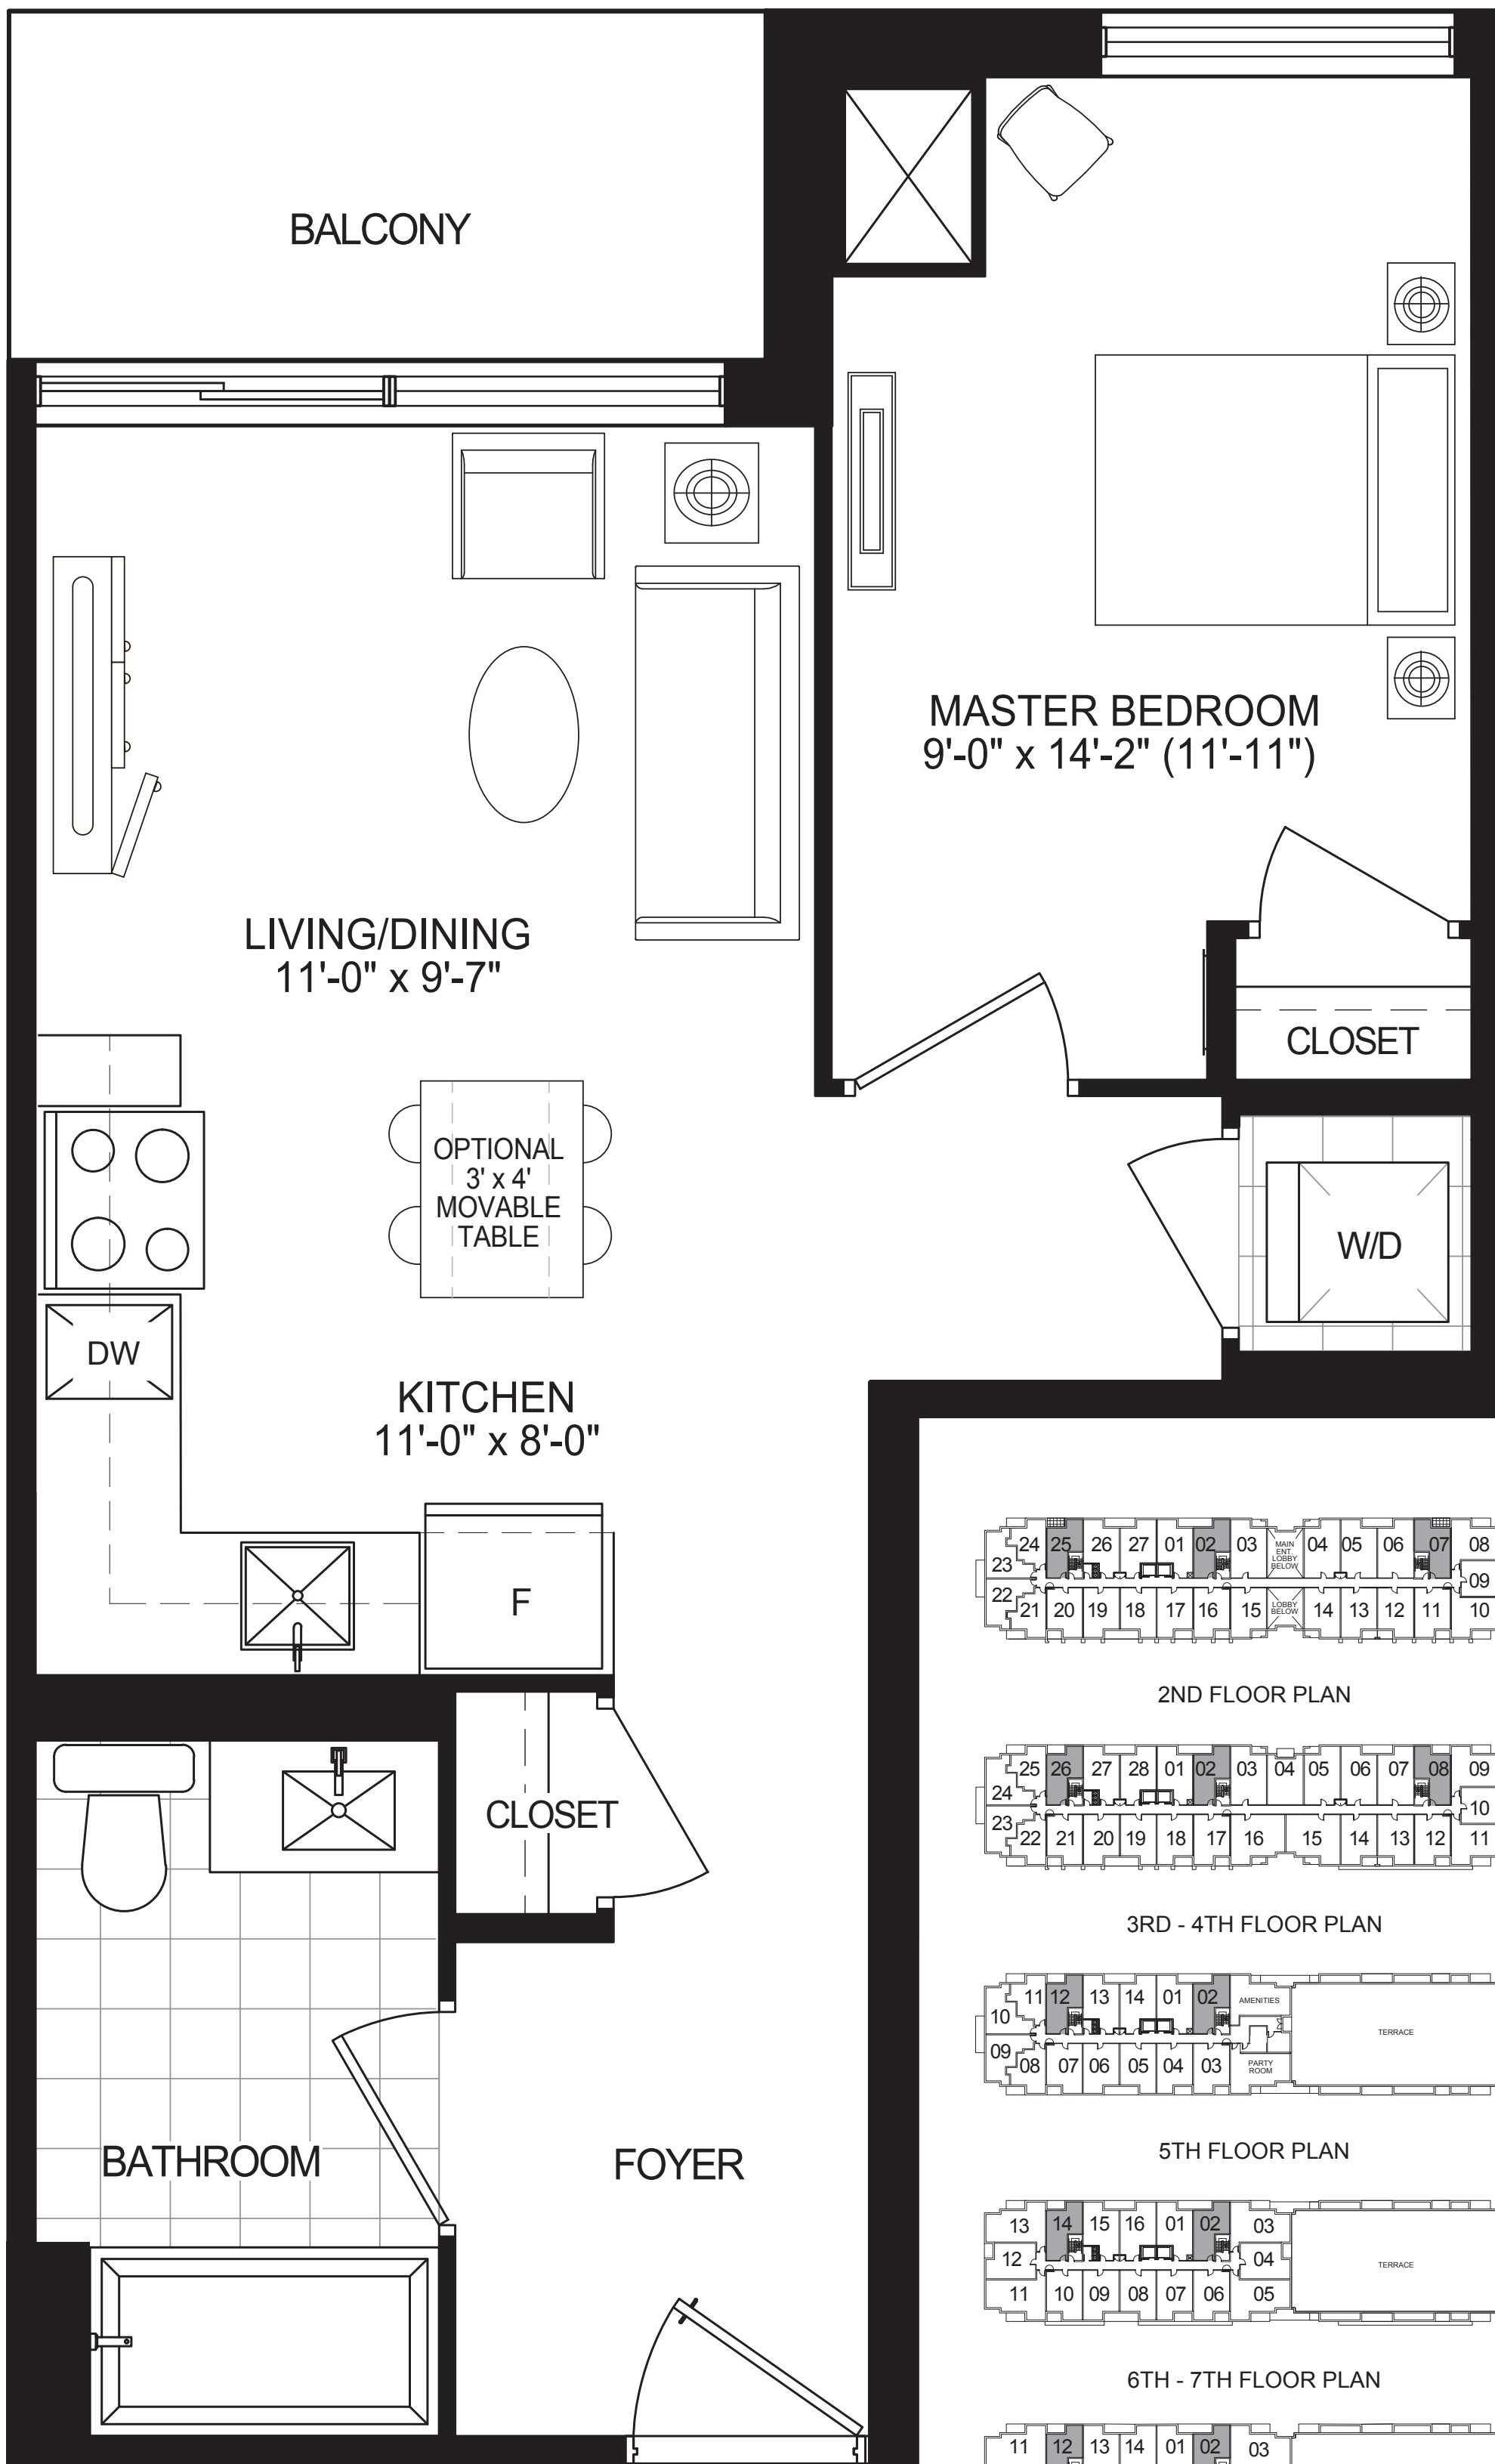

ST. BARTS

FROM 526 SQ. FT.
(1D-P)

NUVO II
BOUTIQUE RESIDENCES

GROUND FLOOR PLAN

MONTE CARLO

FROM **548** SQ. FT.
(1B)

NUVO II
BOUTIQUE RESIDENCES

2ND FLOOR PLAN

3RD - 4TH FLOOR PLAN

5TH FLOOR PLAN

6TH - 7TH FLOOR PLAN

8TH FLOOR PLAN

CURAÇÃO

FROM **576** SQ. FT.
(1F+D)

NUVO II
BOUTIQUE RESIDENCES

2ND FLOOR PLAN

3RD - 4TH FLOOR PLAN

5TH FLOOR PLAN

FIJI

FROM **576** SQ. FT.
(1A+D)

NUVO II
BOUTIQUE RESIDENCES

2ND FLOOR PLAN

3RD - 4TH FLOOR PLAN

5TH FLOOR PLAN

8TH FLOOR PLAN