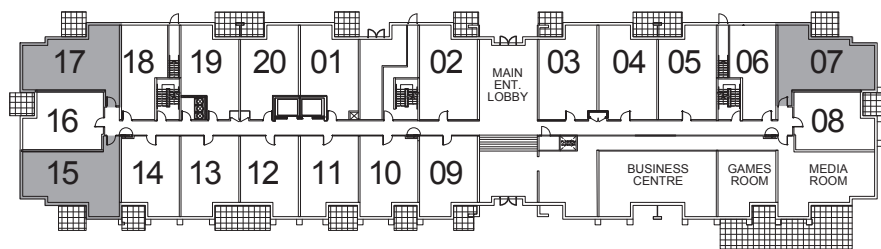

3RD - 4TH FLOOR PLAN

ST. LUCIA

FROM 602 SQ. FT.
(1E+D-P)

NUVO II
BOUTIQUE RESIDENCES

GROUND FLOOR PLAN

MAUI

FROM **674** SQ. FT.
(2B)

NUVO II
BOUTIQUE RESIDENCES

2ND FLOOR PLAN

3RD - 4TH FLOOR PLAN

ST. KITTS

FROM **674** SQ. FT.
(2B-P)

NUVO II
BOUTIQUE RESIDENCES

GROUND FLOOR PLAN

TUSCANY

FROM **691** SQ. FT.
(2N)

NUVO II
BOUTIQUE RESIDENCES

8TH FLOOR PLAN

ST. THOMAS

FROM **749** SQ. FT.
(2L-P)

NUVO II
BOUTIQUE RESIDENCES

GROUND FLOOR PLAN

ARUBA

FROM **750** SQ. FT.
(2L)

NUVO II
BOUTIQUE RESIDENCES

2ND FLOOR PLAN

3RD - 4TH FLOOR PLAN

6TH - 7TH FLOOR PLAN

8TH FLOOR PLAN

PATAGONIA

FROM **776** SQ. FT.
(20+D)

NUVO II
BOUTIQUE RESIDENCES