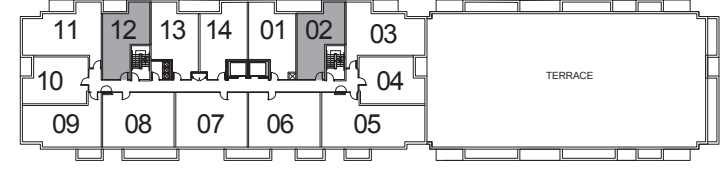

ST. BARTS

FROM 526 SQ. FT.
(1D-P)

NUVO II
BOUTIQUE RESIDENCES

GROUND FLOOR PLAN

MONTE CARLO

FROM **548** SQ. FT.
(1B)

NUVO II
BOUTIQUE RESIDENCES

2ND FLOOR PLAN

3RD - 4TH FLOOR PLAN

5TH FLOOR PLAN

6TH - 7TH FLOOR PLAN

8TH FLOOR PLAN

CURAÇÃO

FROM **576** SQ. FT.
(1F+D)

NUVO II
BOUTIQUE RESIDENCES

2ND FLOOR PLAN

3RD - 4TH FLOOR PLAN

5TH FLOOR PLAN

FIJI

FROM **576** SQ. FT.
(1A+D)

NUVO II
BOUTIQUE RESIDENCES

2ND FLOOR PLAN

3RD - 4TH FLOOR PLAN

5TH FLOOR PLAN

8TH FLOOR PLAN