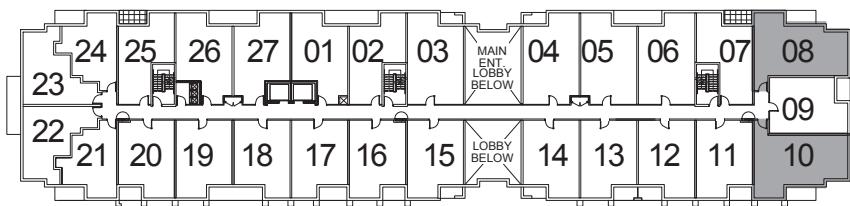

3RD - 4TH FLOOR PLAN

ST. LUCIA

FROM 602 SQ. FT.
(1E+D-P)

NUVO II
BOUTIQUE RESIDENCES

GROUND FLOOR PLAN

MAUI

FROM **674** SQ. FT.
(2B)

NUVO II
BOUTIQUE RESIDENCES

2ND FLOOR PLAN

3RD - 4TH FLOOR PLAN

ST. KITTS

FROM **674** SQ. FT.
(2B-P)

NUVO II
BOUTIQUE RESIDENCES

GROUND FLOOR PLAN

TUSCANY

FROM **691** SQ. FT.
(2N)

NUVO II
BOUTIQUE RESIDENCES

8TH FLOOR PLAN

ST. THOMAS

FROM **749** SQ. FT.
(2L-P)

NUVO II
BOUTIQUE RESIDENCES

GROUND FLOOR PLAN

ARUBA

FROM **750** SQ. FT.
(2L)

NUVO II
BOUTIQUE RESIDENCES

2ND FLOOR PLAN

3RD - 4TH FLOOR PLAN

6TH - 7TH FLOOR PLAN

8TH FLOOR PLAN

PATAGONIA

FROM **776** SQ. FT.
(20+D)

NUVO II
BOUTIQUE RESIDENCES