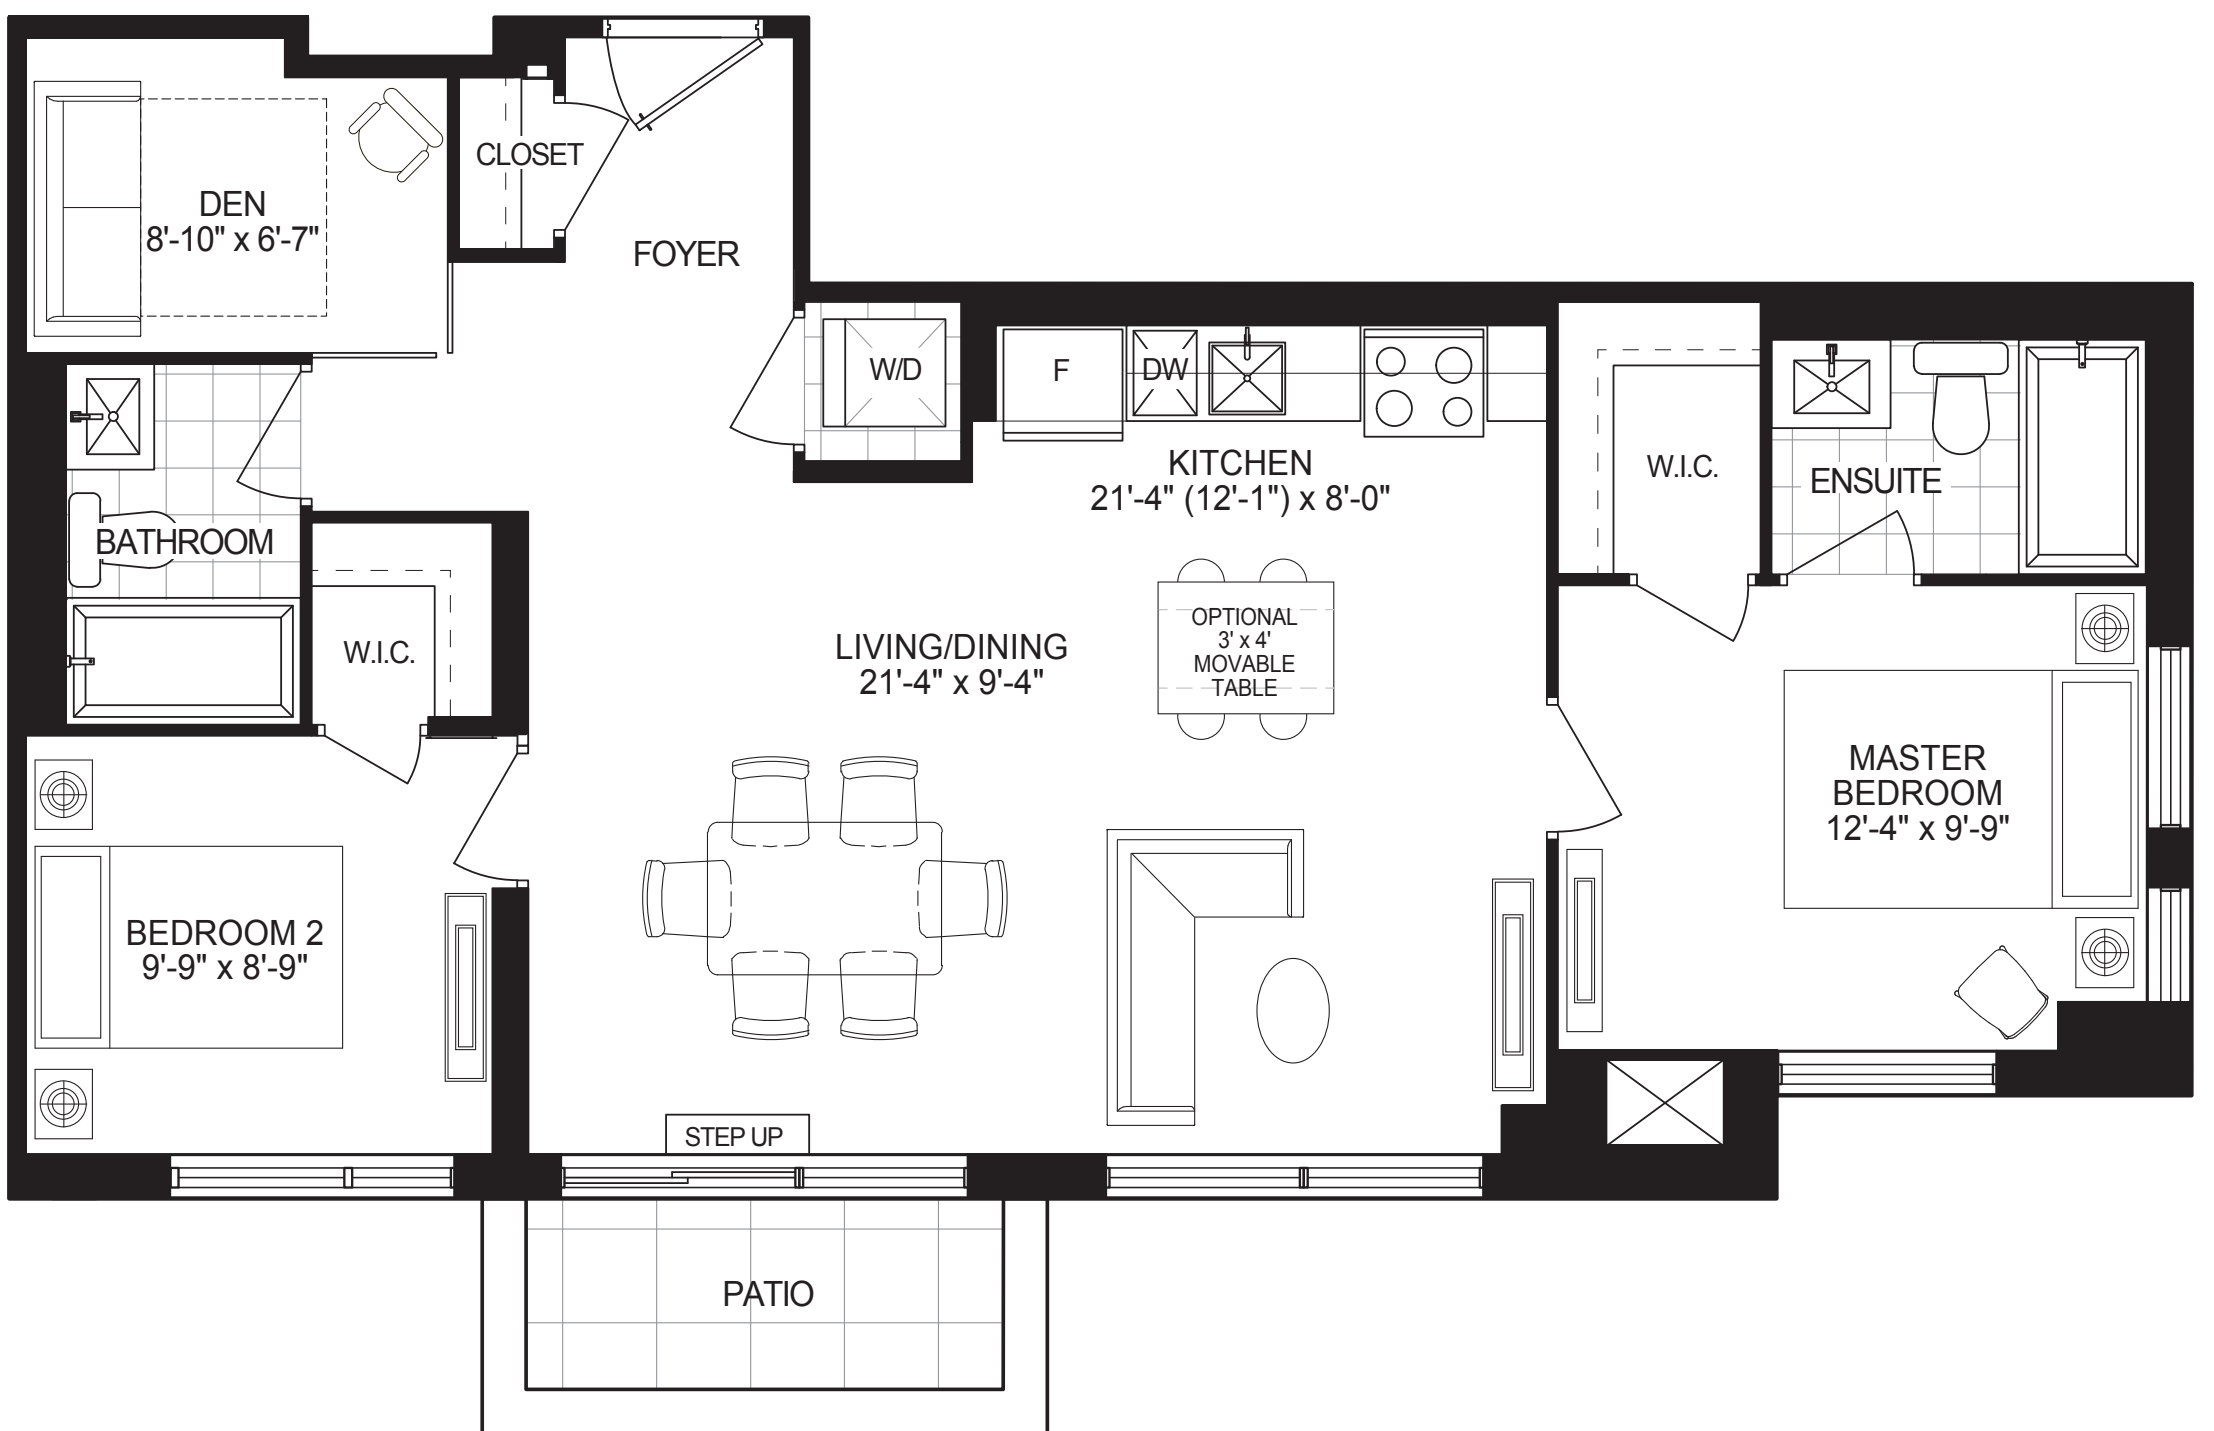

NUVO II
BOUTIQUE RESIDENCES

2ND FLOOR PLAN

3RD - 4TH FLOOR PLAN

6TH - 7TH FLOOR PLAN

8TH FLOOR PLAN

PATAGONIA

FROM **776** SQ. FT.
(20+D)

NUVO II
BOUTIQUE RESIDENCES

8TH FLOOR PLAN

RIVIERA

FROM **835** SQ. FT.
(2M+D)

NUVO II
BOUTIQUE RESIDENCES

3RD - 4TH FLOOR PLAN

DUBAI

FROM **948** SQ. FT.
(2P+D)

NUVO II
BOUTIQUE RESIDENCES

8TH FLOOR PLAN