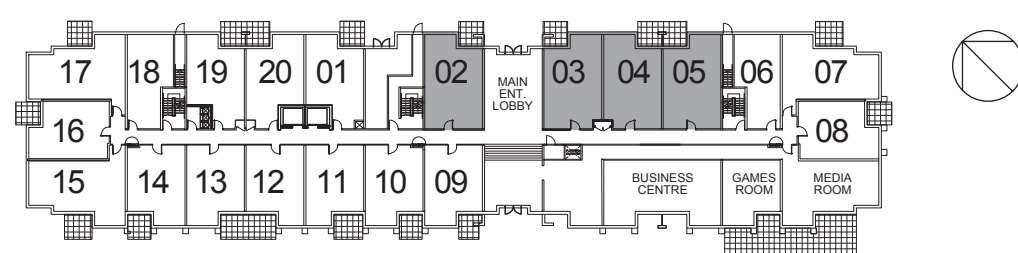

3RD - 4TH FLOOR PLAN

ST. LUCIA

FROM 602 SQ. FT.
(1E+D-P)

NUVO II
BOUTIQUE RESIDENCES

GROUND FLOOR PLAN

MAUI

FROM **674** SQ. FT.
(2B)

NUVO II
BOUTIQUE RESIDENCES

2ND FLOOR PLAN

3RD - 4TH FLOOR PLAN

ST. KITTS

FROM **674** SQ. FT.
(2B-P)

NUVO II
BOUTIQUE RESIDENCES

GROUND FLOOR PLAN

TUSCANY

FROM **691** SQ. FT.
(2N)

NUVO II
BOUTIQUE RESIDENCES

8TH FLOOR PLAN

ST. THOMAS

FROM **749** SQ. FT.
(2L-P)

NUVO II
BOUTIQUE RESIDENCES

GROUND FLOOR PLAN

ARUBA

FROM **750** SQ. FT.
(2L)