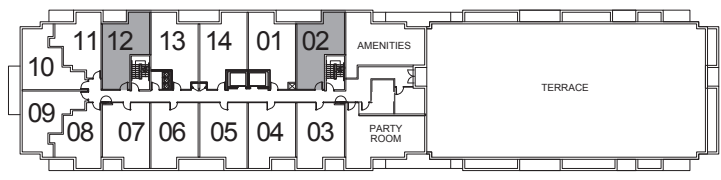

ST. BARTS

FROM 526 SQ. FT.
(1D-P)

NUVO II
BOUTIQUE RESIDENCES

GROUND FLOOR PLAN

MONTE CARLO

FROM **548** SQ. FT.
(1B)

NUVO II
BOUTIQUE RESIDENCES

2ND FLOOR PLAN

3RD - 4TH FLOOR PLAN

5TH FLOOR PLAN

6TH - 7TH FLOOR PLAN

8TH FLOOR PLAN

CURAÇÃO

FROM **576** SQ. FT.
(1F+D)

NUVO II
BOUTIQUE RESIDENCES

2ND FLOOR PLAN

3RD - 4TH FLOOR PLAN

5TH FLOOR PLAN

FIJI

FROM **576** SQ. FT.
(1A+D)

NUVO II
BOUTIQUE RESIDENCES

2ND FLOOR PLAN

3RD - 4TH FLOOR PLAN

5TH FLOOR PLAN

8TH FLOOR PLAN