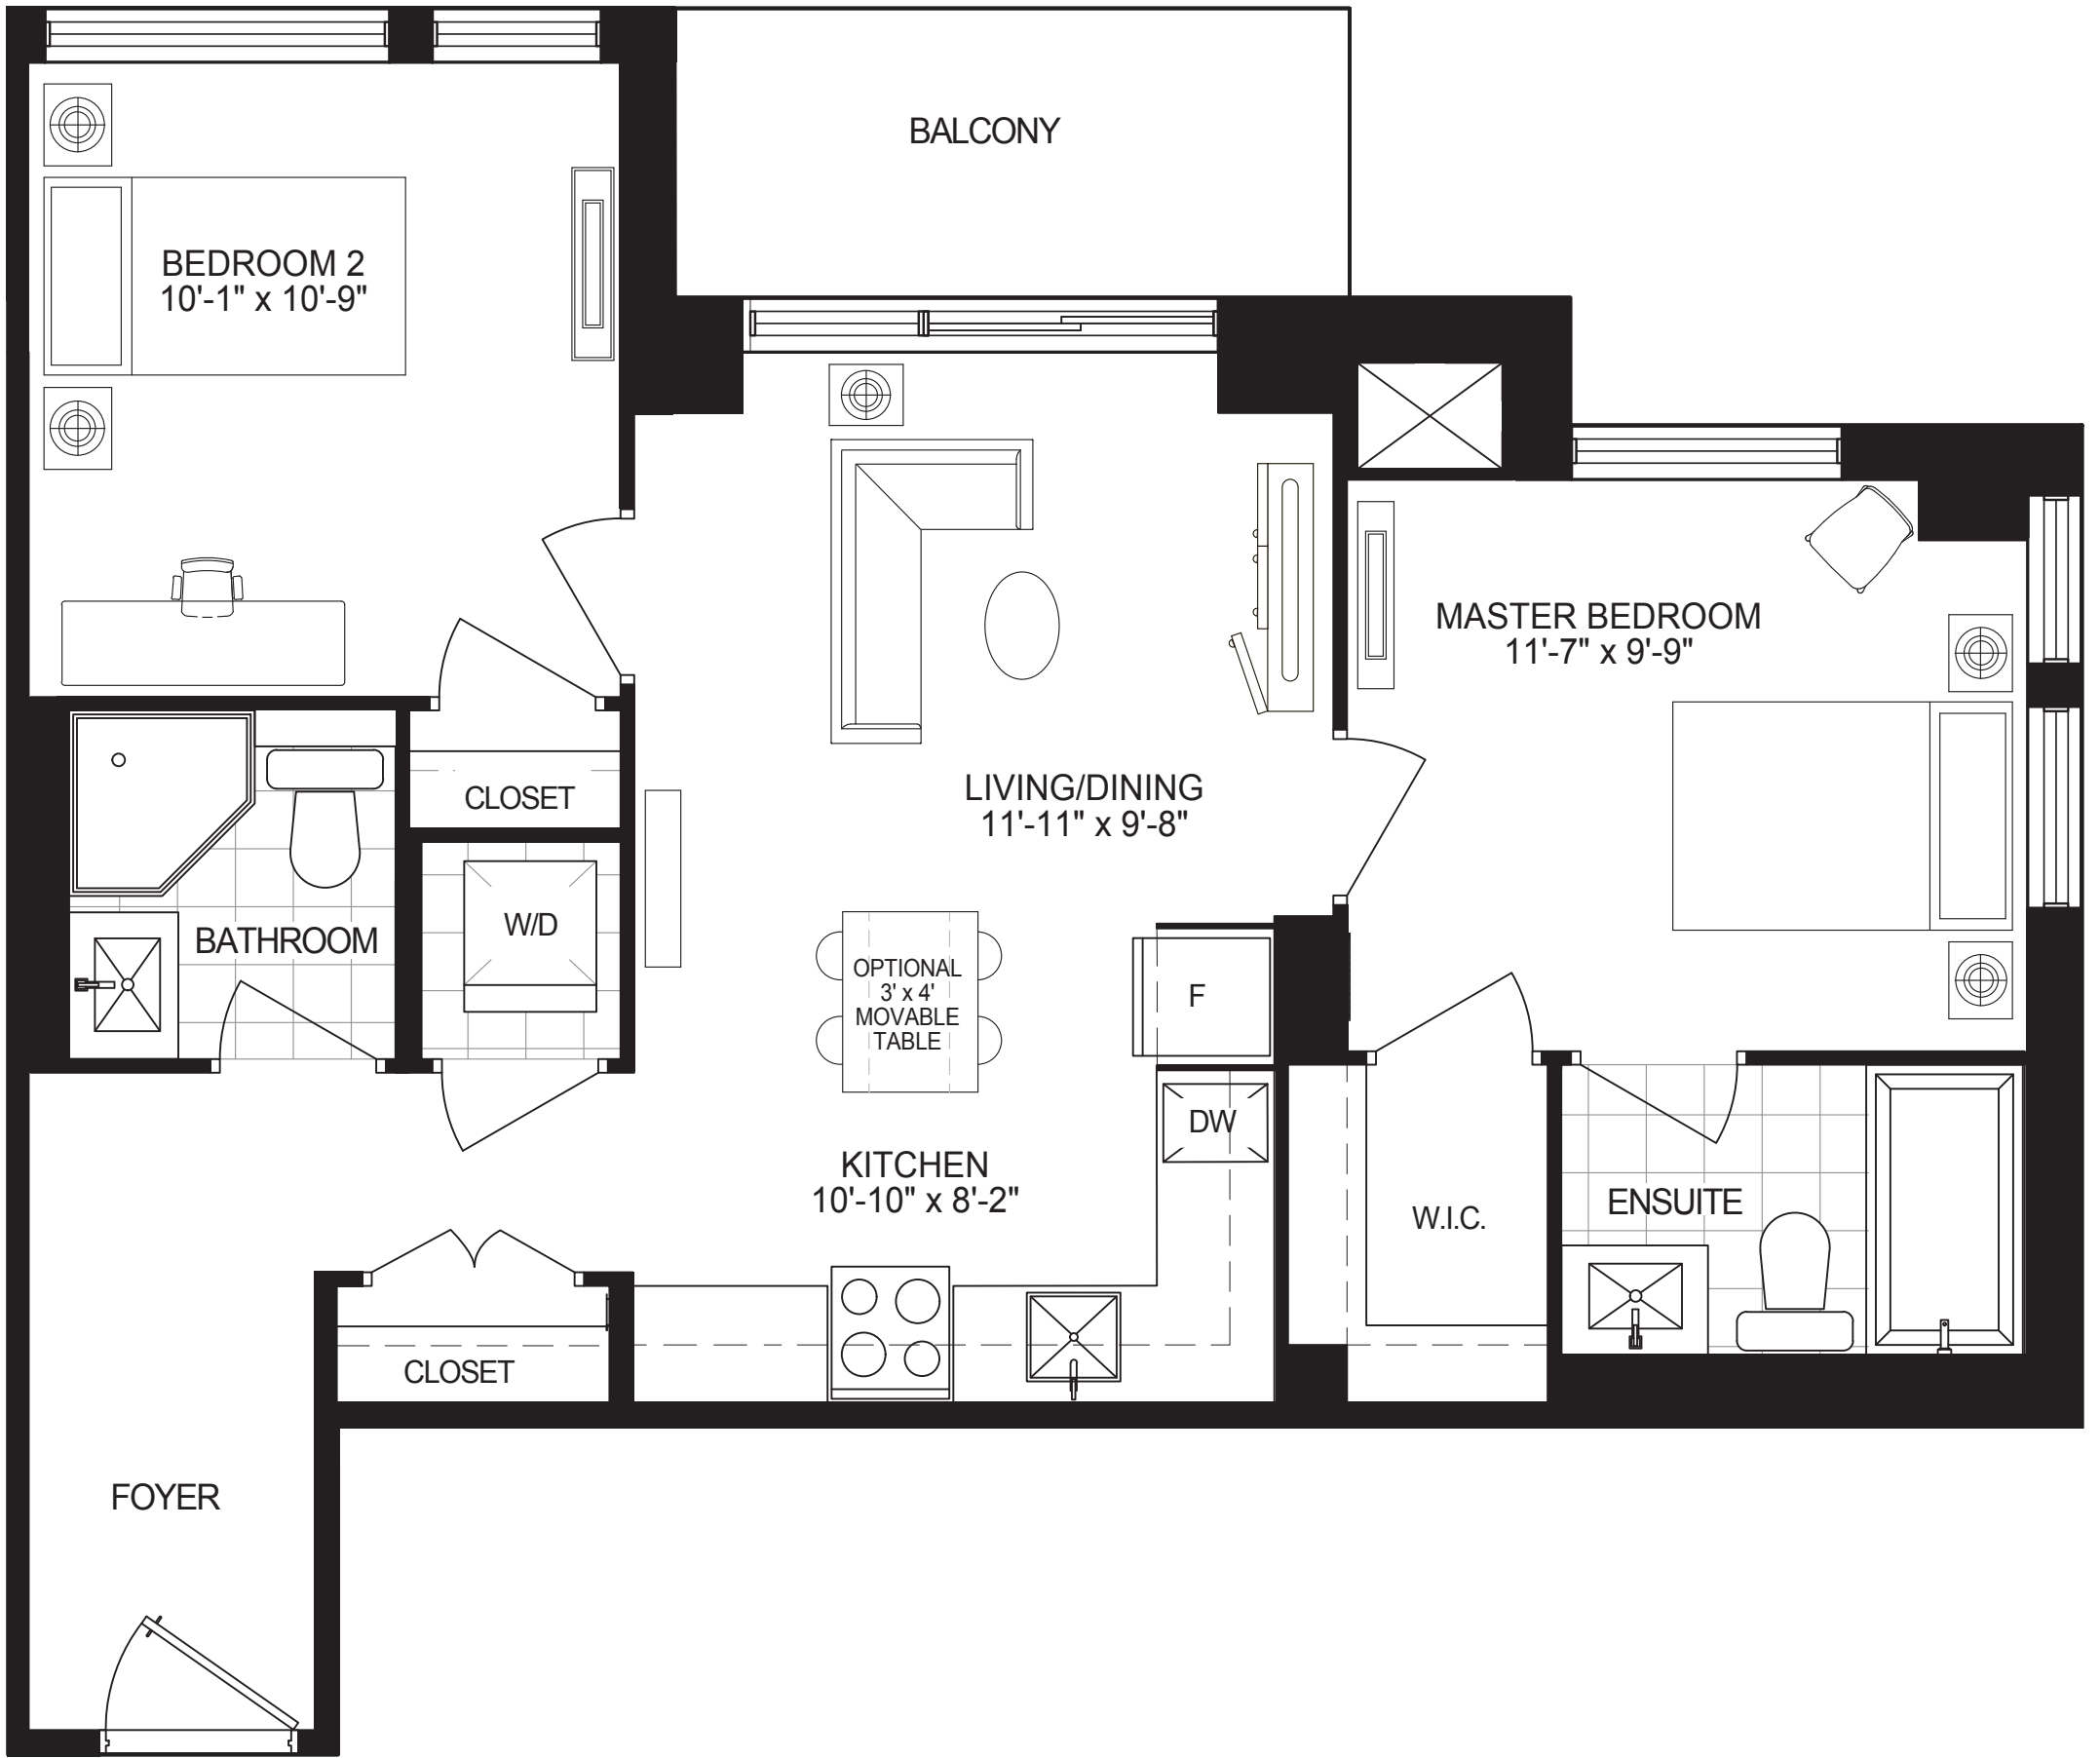

NUVO II
BOUTIQUE RESIDENCES

8TH FLOOR PLAN

ST. THOMAS

FROM **749** SQ. FT.
(2L-P)

NUVO II
BOUTIQUE RESIDENCES

GROUND FLOOR PLAN

ARUBA

FROM **750** SQ. FT.
(2L)

NUVO II
BOUTIQUE RESIDENCES

2ND FLOOR PLAN

3RD - 4TH FLOOR PLAN

6TH - 7TH FLOOR PLAN

8TH FLOOR PLAN

PATAGONIA

FROM **776** SQ. FT.
(20+D)

NUVO II
BOUTIQUE RESIDENCES

8TH FLOOR PLAN

RIVIERA

FROM **835** SQ. FT.
(2M+D)

NUVO II
BOUTIQUE RESIDENCES

3RD - 4TH FLOOR PLAN

DUBAI

FROM **948** SQ. FT.
(2P+D)

NUVO II
BOUTIQUE RESIDENCES