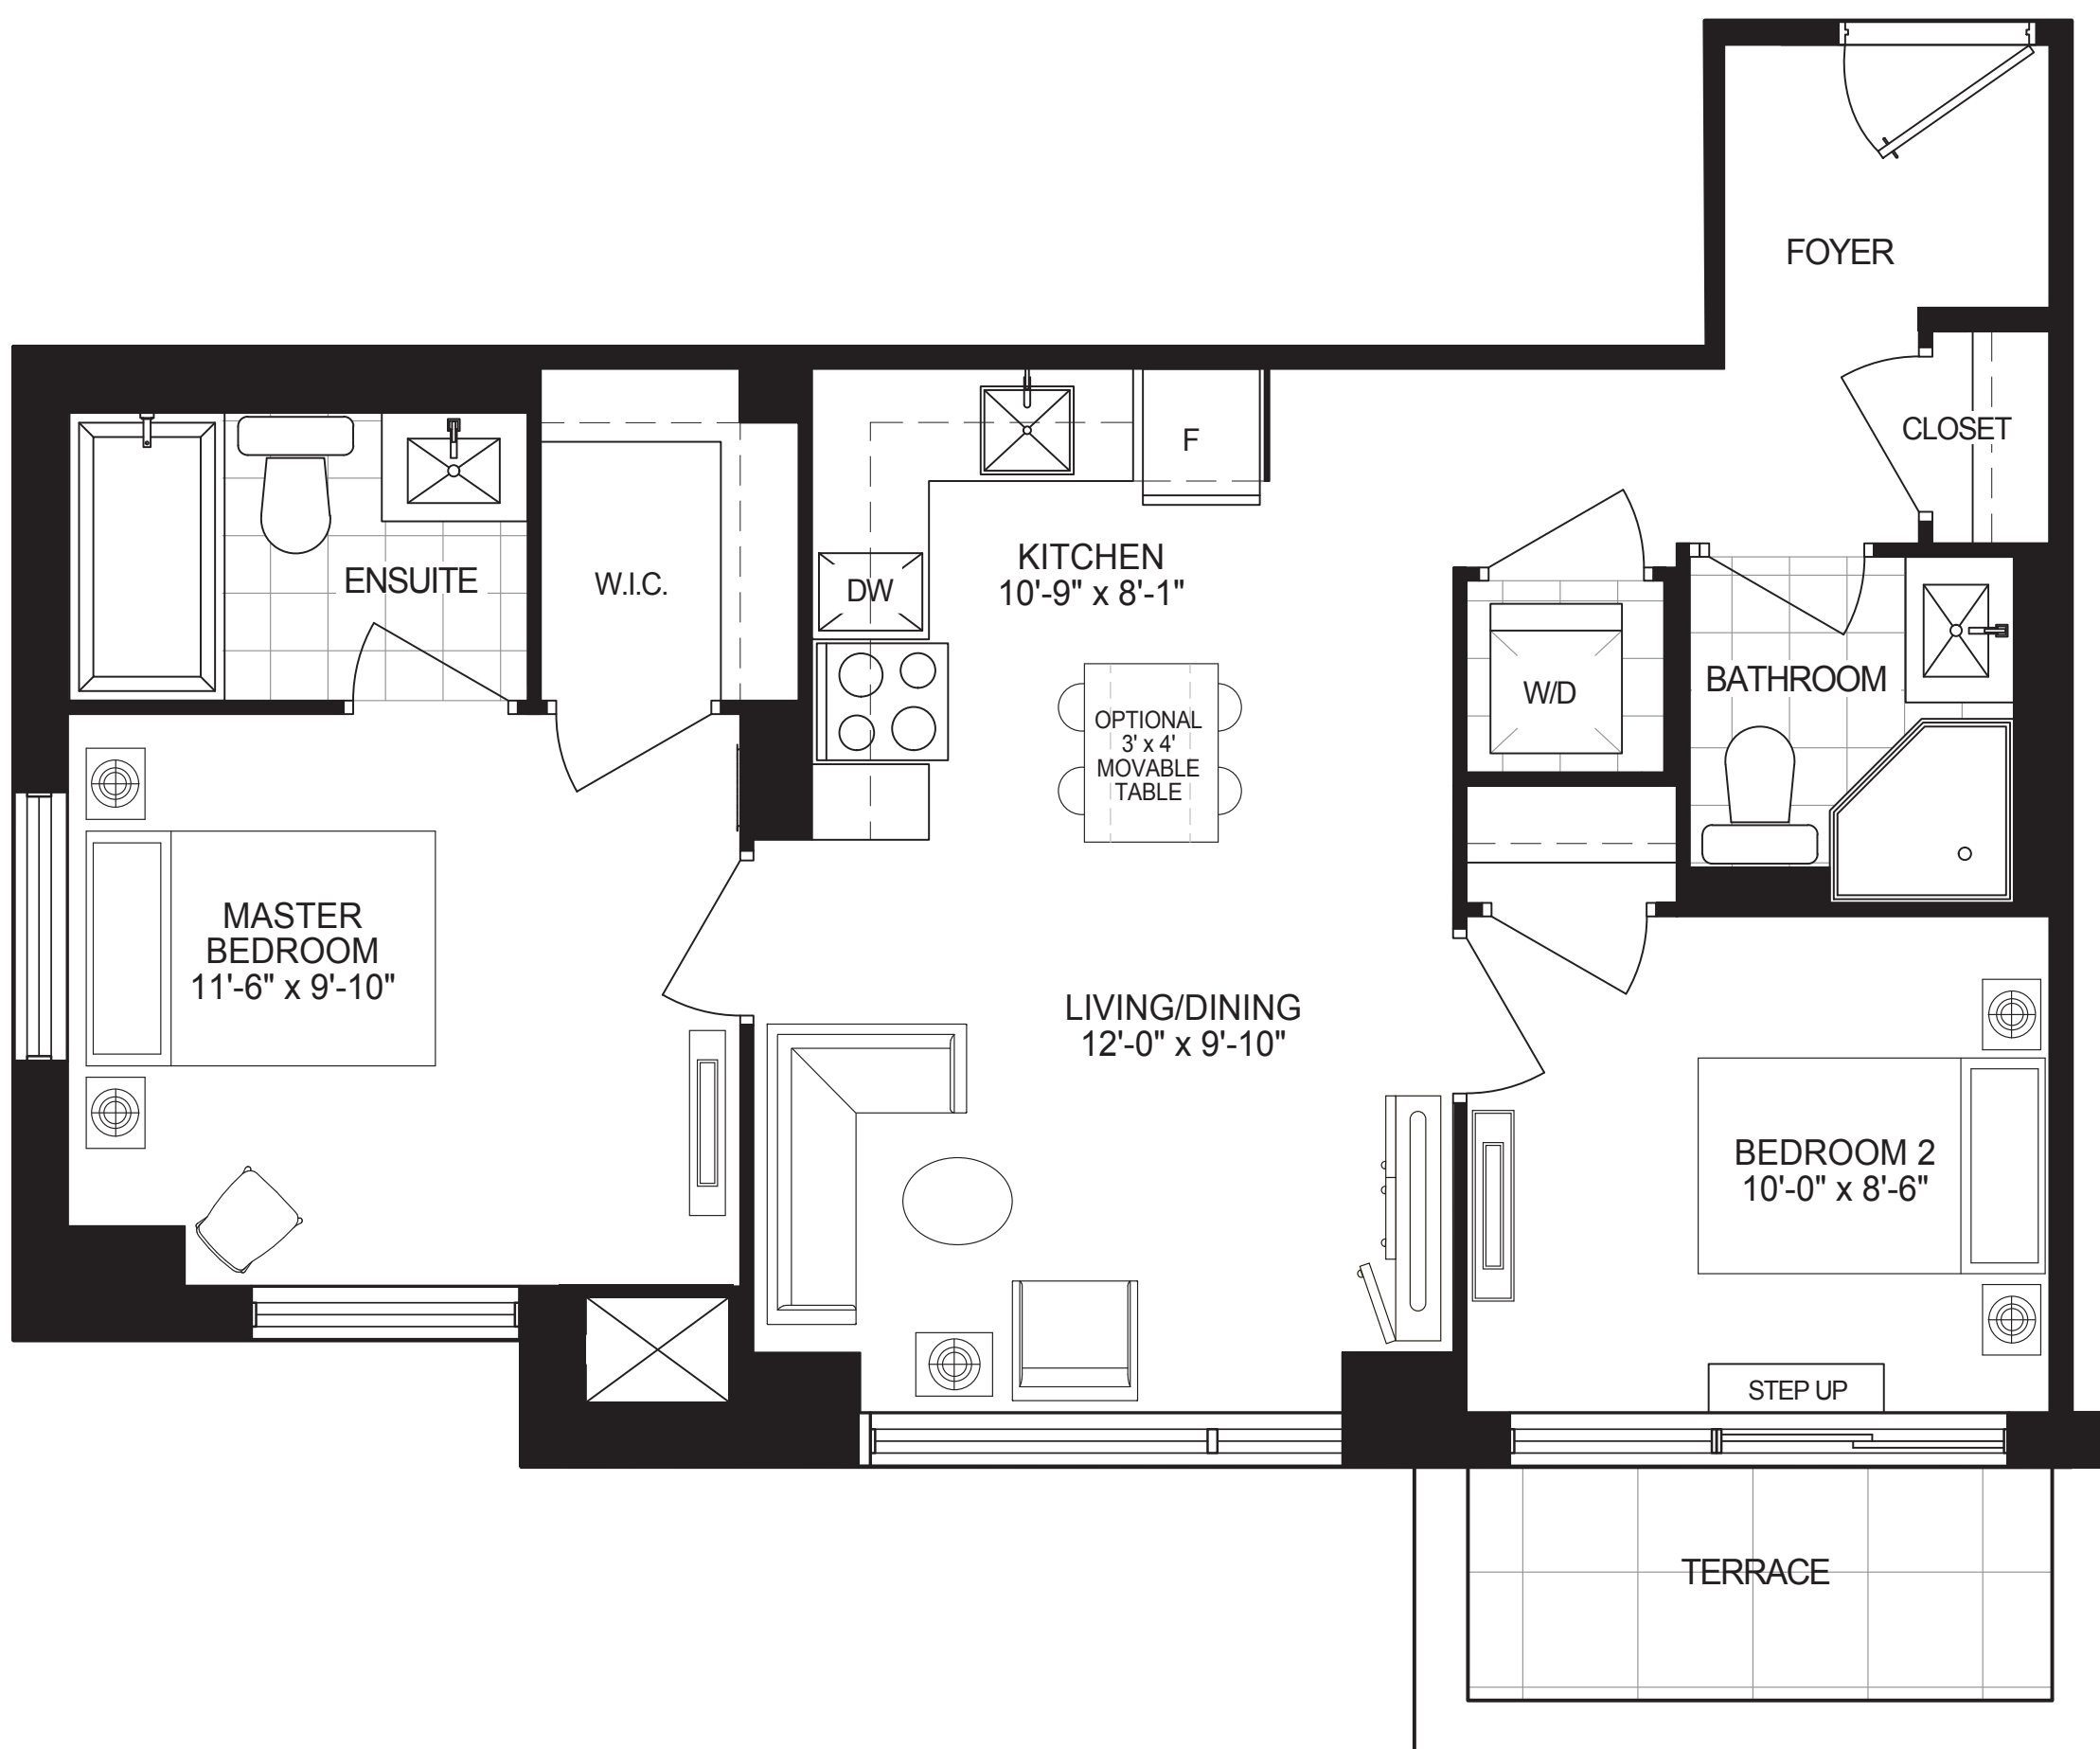

2ND FLOOR PLAN

3RD - 4TH FLOOR PLAN

ST. KITTS

FROM **674** SQ. FT.
(2B-P)

NUVO II
BOUTIQUE RESIDENCES

GROUND FLOOR PLAN

TUSCANY

FROM **691** SQ. FT.
(2N)

NUVO II
BOUTIQUE RESIDENCES

8TH FLOOR PLAN

ST. THOMAS

FROM **749** SQ. FT.
(2L-P)

NUVO II
BOUTIQUE RESIDENCES

GROUND FLOOR PLAN

ARUBA

FROM **750** SQ. FT.
(2L)

NUVO II
BOUTIQUE RESIDENCES

2ND FLOOR PLAN

3RD - 4TH FLOOR PLAN

6TH - 7TH FLOOR PLAN

8TH FLOOR PLAN

PATAGONIA

FROM **776** SQ. FT.
(20+D)

NUVO II
BOUTIQUE RESIDENCES