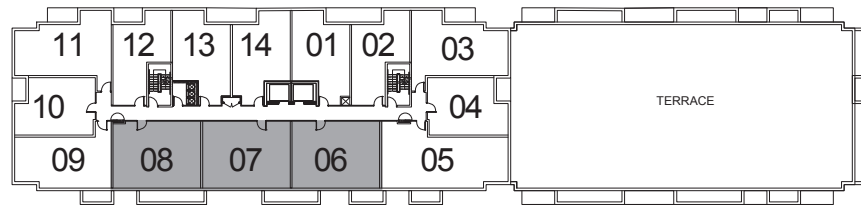

NUVO II
BOUTIQUE RESIDENCES

8TH FLOOR PLAN

ST. THOMAS

FROM **749** SQ. FT.
(2L-P)

NUVO II
BOUTIQUE RESIDENCES

GROUND FLOOR PLAN

ARUBA

FROM **750** SQ. FT.
(2L)

NUVO II
BOUTIQUE RESIDENCES

2ND FLOOR PLAN

3RD - 4TH FLOOR PLAN

6TH - 7TH FLOOR PLAN

8TH FLOOR PLAN

PATAGONIA

FROM **776** SQ. FT.
(20+D)

NUVO II
BOUTIQUE RESIDENCES

8TH FLOOR PLAN

RIVIERA

FROM **835** SQ. FT.
(2M+D)

NUVO II
BOUTIQUE RESIDENCES

3RD - 4TH FLOOR PLAN

DUBAI

FROM **948** SQ. FT.
(2P+D)

NUVO II
BOUTIQUE RESIDENCES