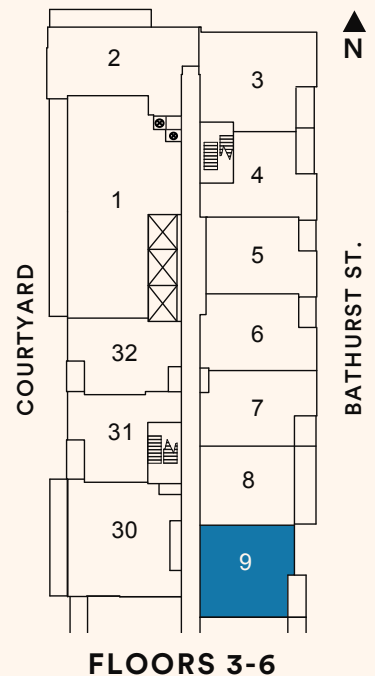

ONE BEDROOM | Suite area: 607 sq.ft. | Outdoor area: 134 sq.ft. | Total area: 741 sq.ft.

TWO BEDROOM | Suite area: 746 sq.ft. | Outdoor area: 150 sq.ft. | **Total area: 896 sq.ft.**