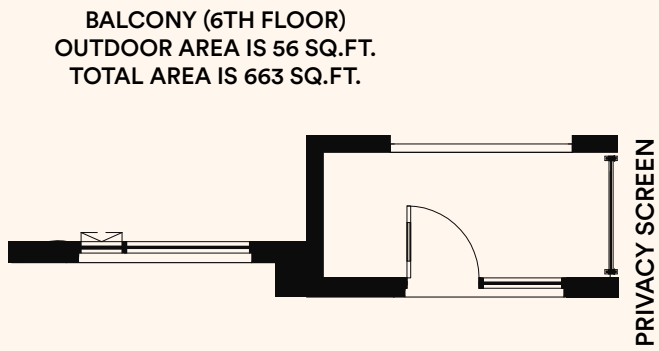

ONE BEDROOM | Suite area: 607 sq.ft. | Outdoor area: 134 sq.ft. | Total area: 741 sq.ft.

TWO BEDROOM | Suite area: 746 sq.ft. | Outdoor area: 150 sq.ft. | **Total area: 896 sq.ft.**