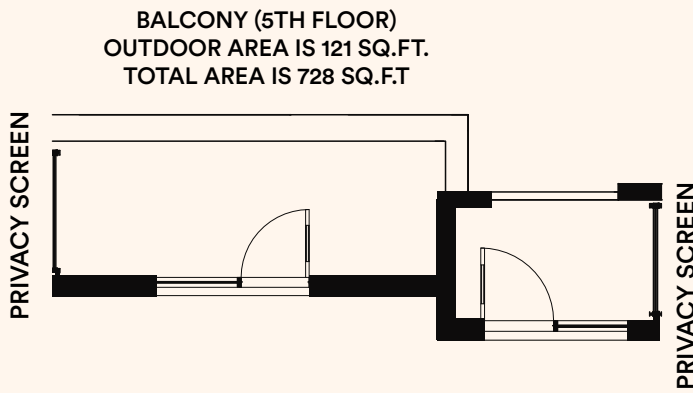

ONE BEDROOM | Suite area: 607 sq.ft. | Outdoor area: 134 sq.ft. | Total area: 741 sq.ft.

TWO BEDROOM | Suite area: 746 sq.ft. | Outdoor area: 150 sq.ft. | **Total area: 896 sq.ft.**