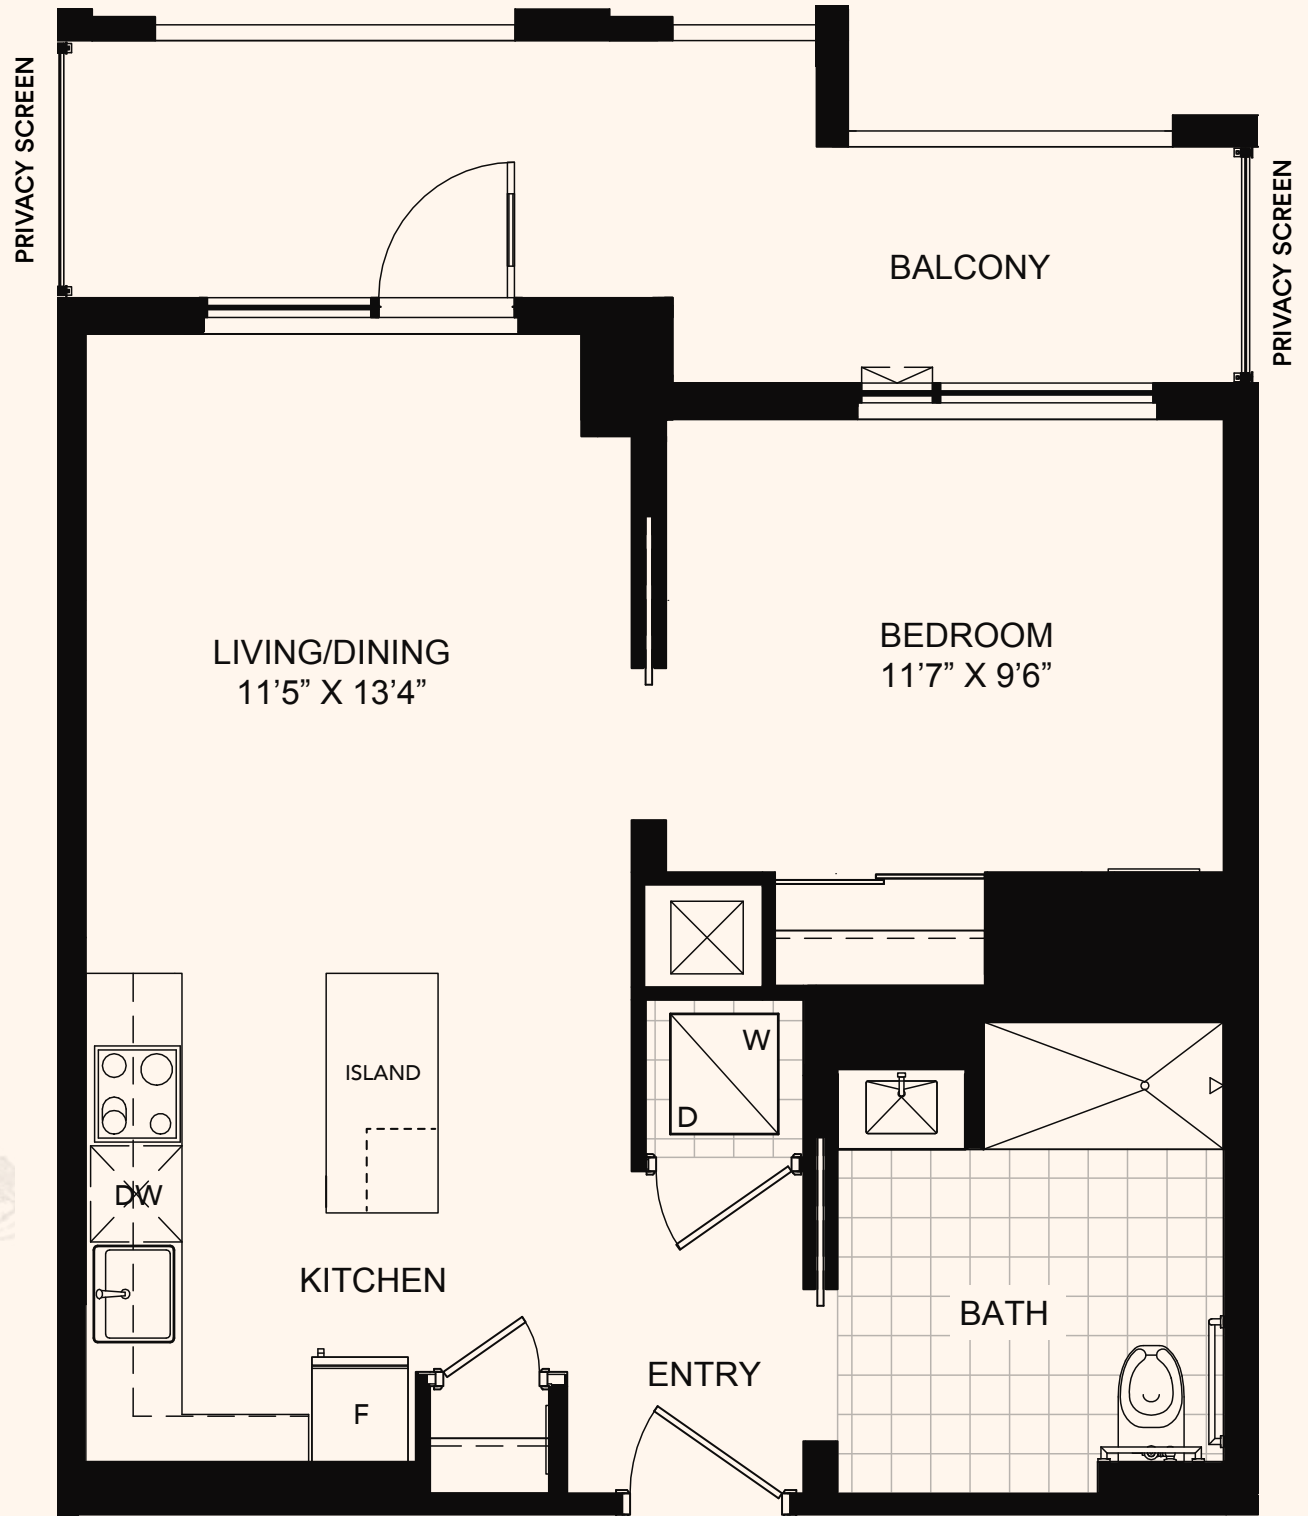

ONE BEDROOM | Suite area: 607 sq.ft. | Outdoor area: 134 sq.ft. | Total area: 741 sq.ft.

TWO BEDROOM | Suite area: 746 sq.ft. | Outdoor area: 150 sq.ft. | **Total area: 896 sq.ft.**