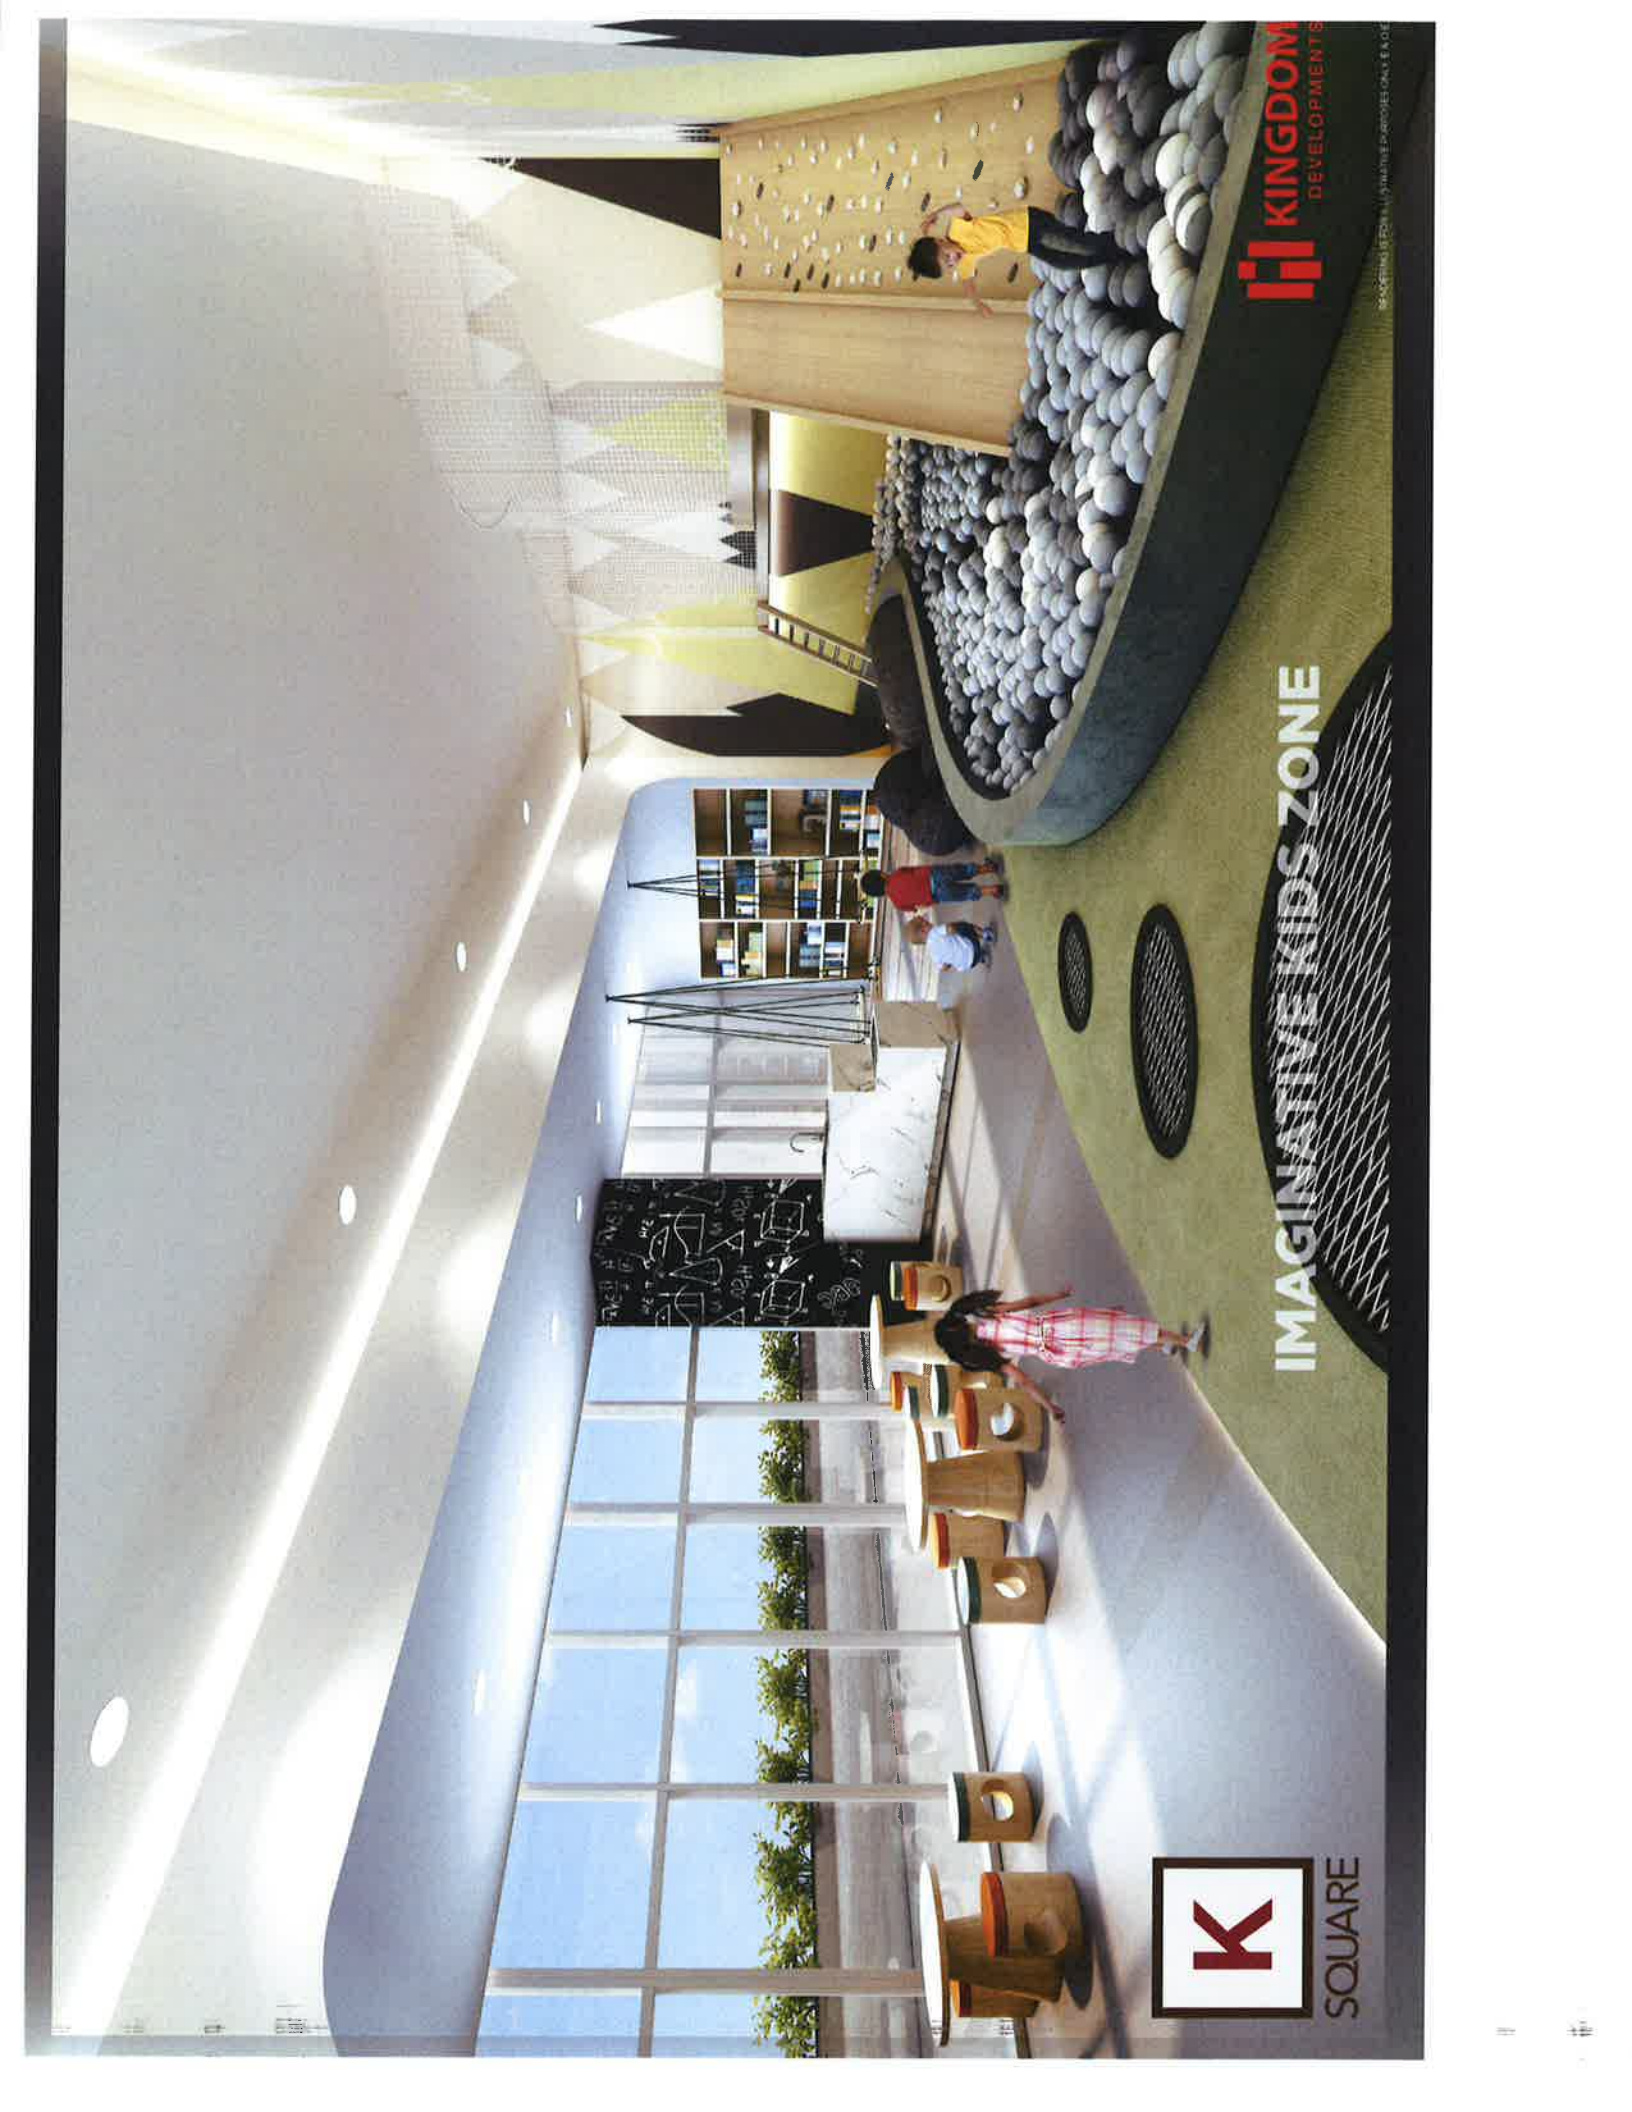

SQUARE

WELCOMING 24-HR CONCIERGE

PROCESSES & COST SAVINGS WITH PURPOSE. DECISIONS THAT MATTER.

SOPHISTICATED LOBBY LOUNGE

GRAND FIRE LOUNGE

www.kingdomdevelopment.com

LUXE LIBRARY & SPORTS BAR

CONTEMPORARY SPORTS BAR & WORK SPACE

INCEPNO 18 FOR ALLIATIVE BARROSE OMAC & AUE

SQUARE

RESTFUL LOUNGE

il KINGDOM
DEVELOPMENTS

RESERVING IS FOR ILLUSTRATIVE PURPOSES ONLY. © 2012

K
SQUARE

IMAGINATIVE KIDS ZONE

KINGDOM
DEVELOPMENTS