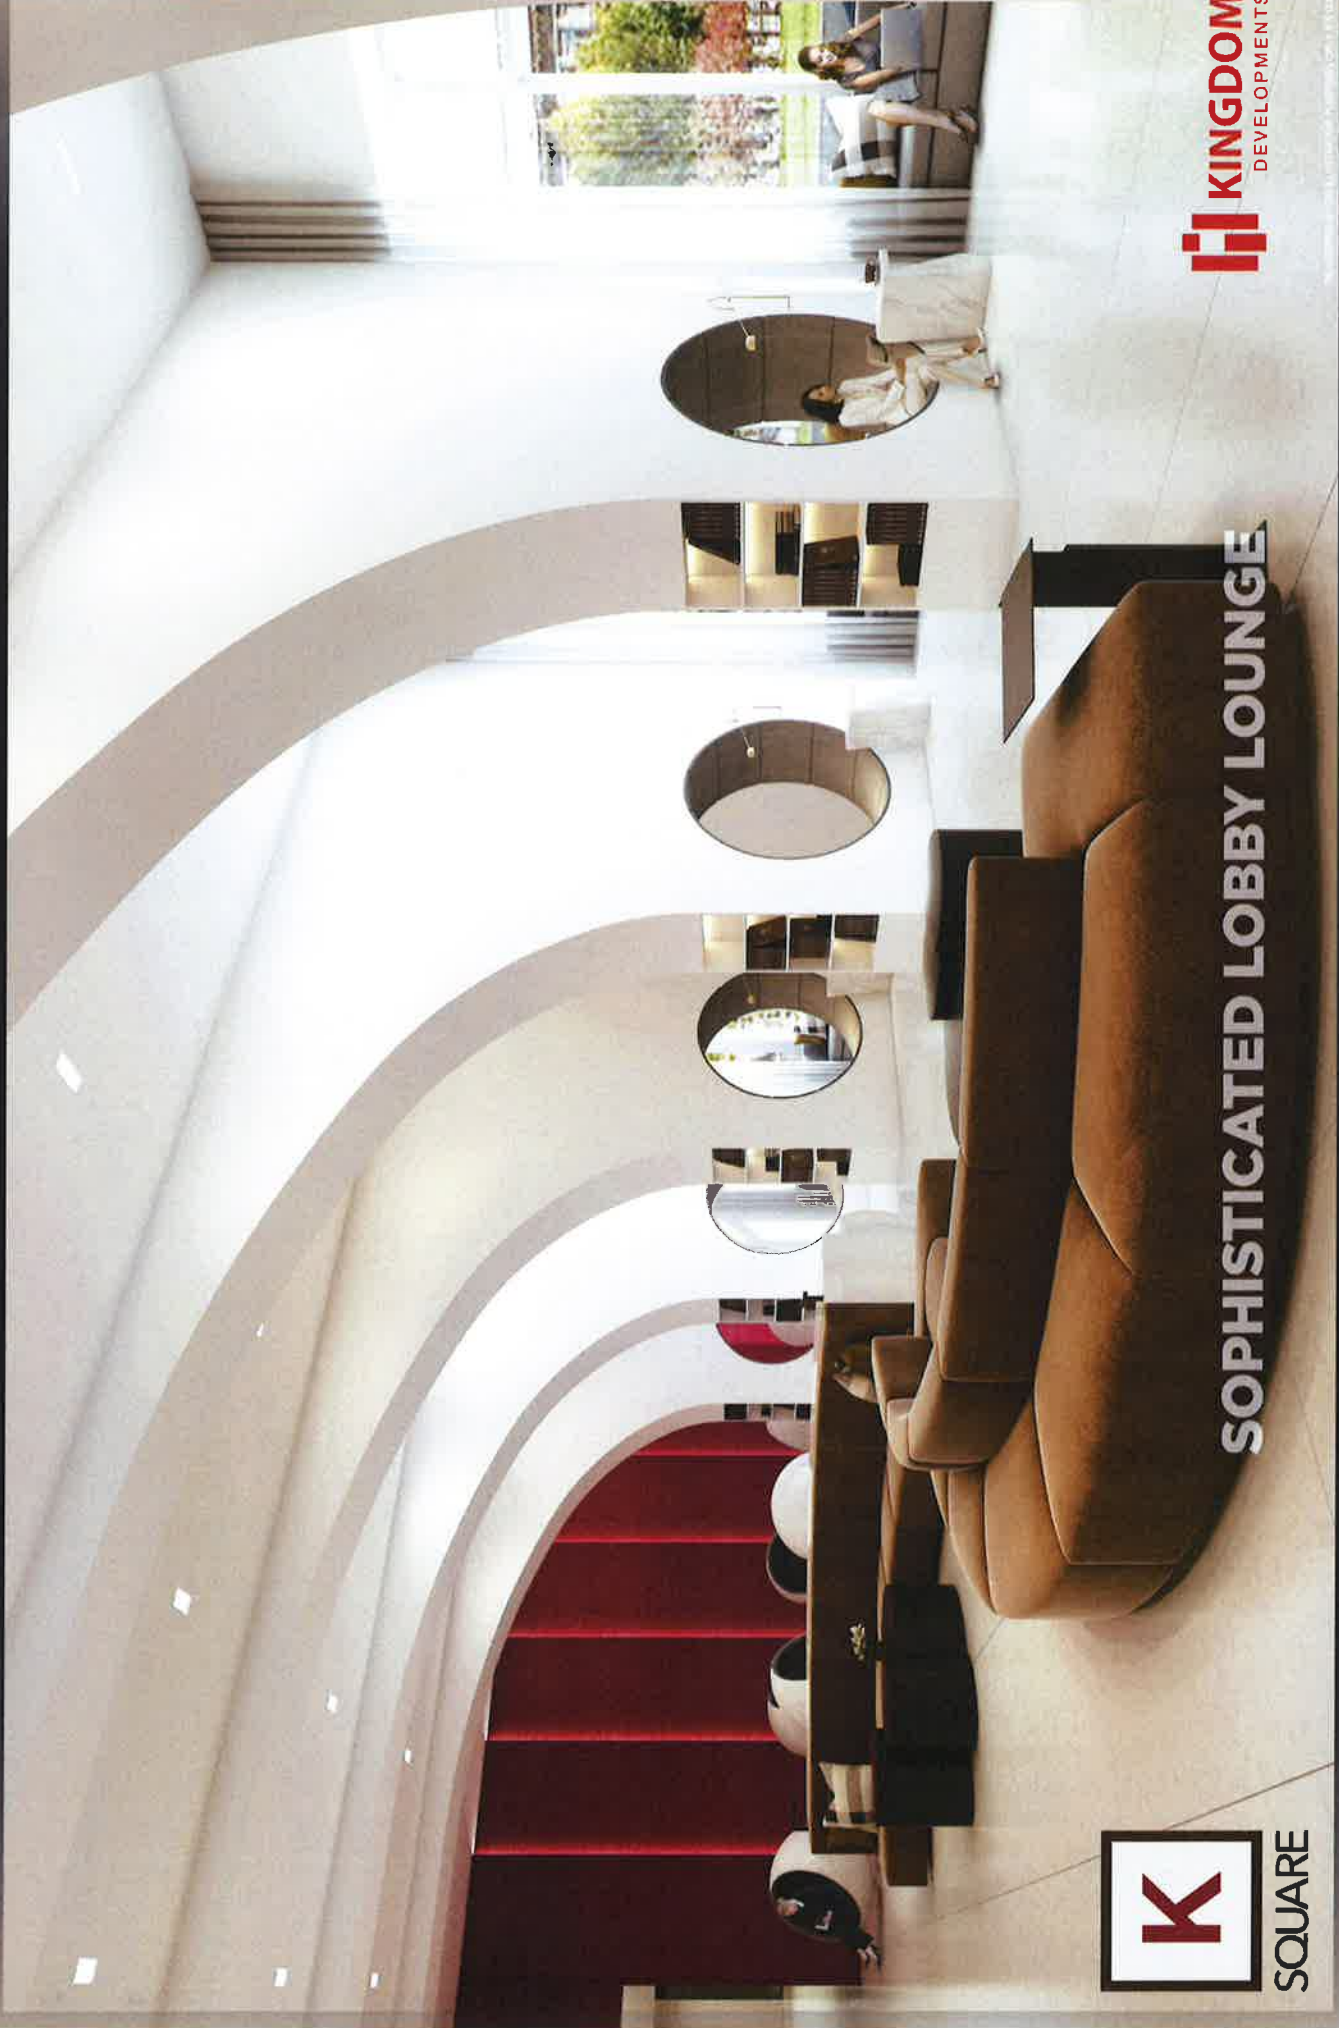

SQUARE

WELCOMING 24-HR CONCIERGE

PROCESSES & COST SAVINGS WITH PURPOSE. DECISIONS THAT MATTER.

SOPHISTICATED LOBBY LOUNGE

GRAND FIRE LOUNGE

www.kingdomdevelopment.com

LUXE LIBRARY & SPORTS BAR

CONTEMPORARY SPORTS BAR & WORK SPACE

INCEPNO 18 FOR ALLIATIVE BARROSE OMAC & AUE

SQUARE

RESTFUL LOUNGE

il KINGDOM
DEVELOPMENTS

RESERVING IS FOR ILLUSTRATIVE PURPOSES ONLY. © 2012

K
SQUARE

IMAGINATIVE KIDS ZONE

KINGDOM
DEVELOPMENTS