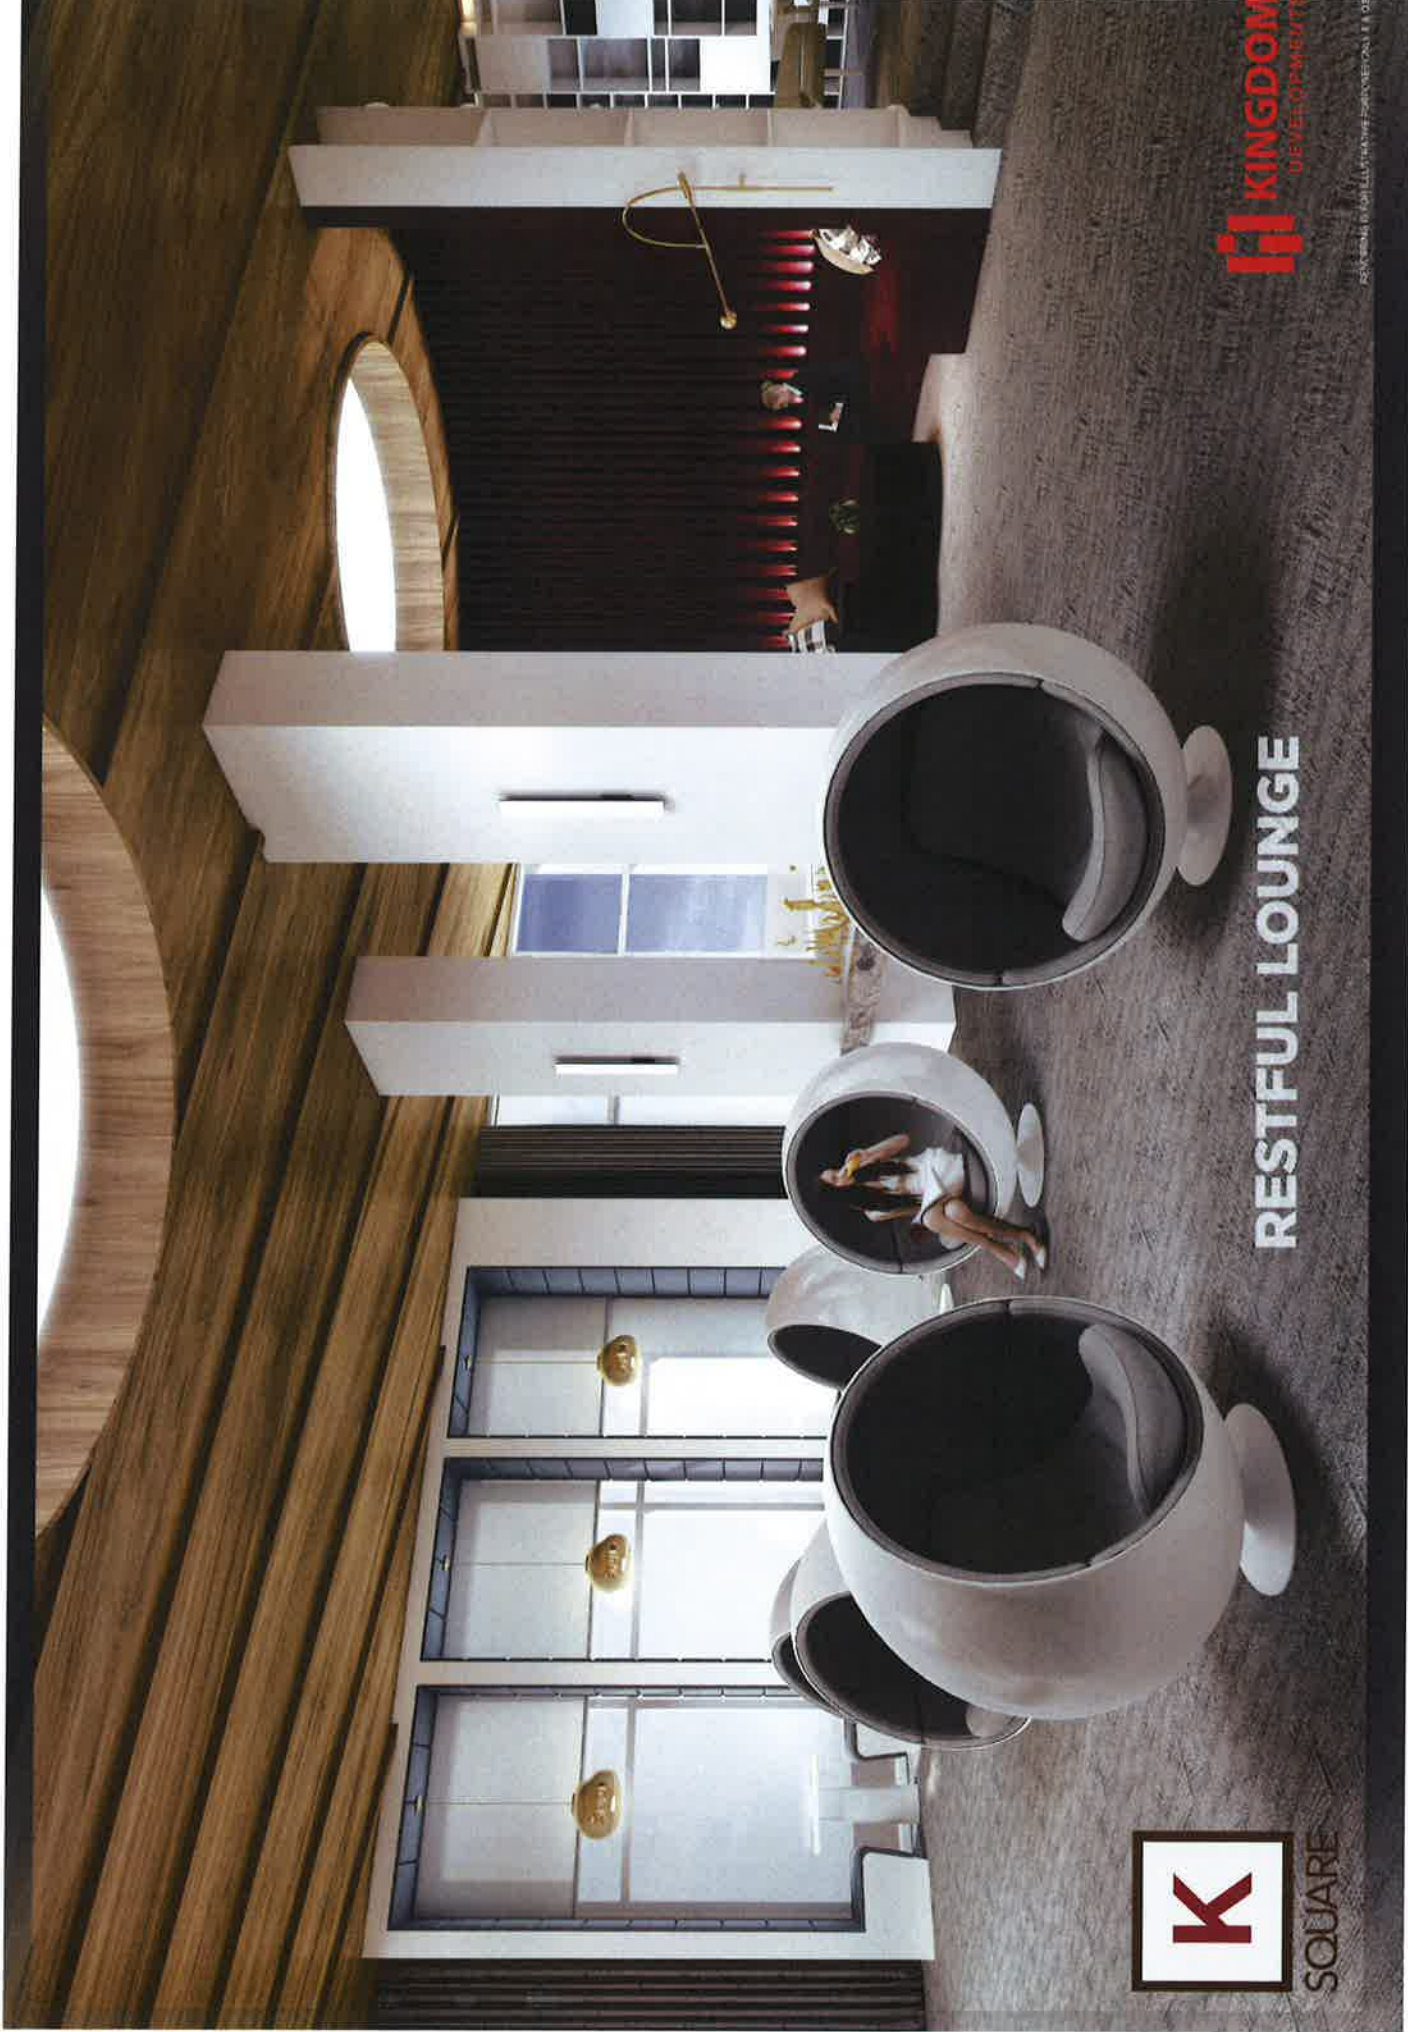

SQUARE

WELCOMING 24-HR CONCIERGE

PROCESSES & COST SAVINGS WITH PURPOSE. DECISIONS THAT MATTER.

SOPHISTICATED LOBBY LOUNGE

GRAND FIRE LOUNGE

www.kingdomdevelopment.com

LUXE LIBRARY & SPORTS BAR

CONTEMPORARY SPORTS BAR & WORK SPACE

INCEPNO 18 FOR ALLIATIVE BARROSE OMAC & AUE

SQUARE

RESTFUL LOUNGE

il KINGDOM
DEVELOPMENTS

RESERVING IS FOR ILLUSTRATIVE PURPOSES ONLY. © 2012

K
SQUARE

IMAGINATIVE KIDS ZONE

KINGDOM
DEVELOPMENTS