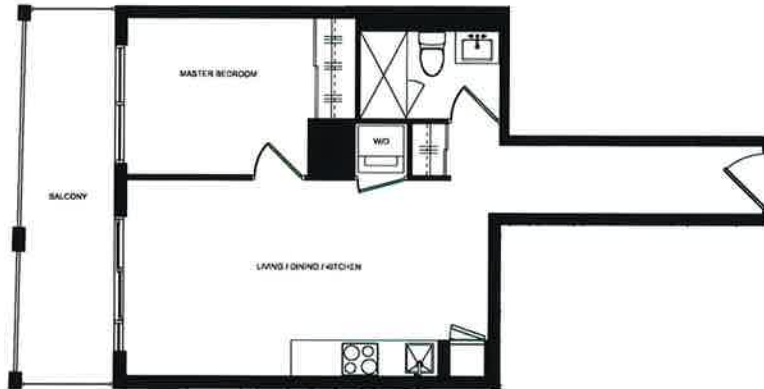

UNION
MARGO

SCHEDULE "A"

SUITE: 1711
UNIT TYPE: 1P

SUITE AREA: 553 SQ.FT.
BALCONY AREA: 119 SQ.FT.

LEGAL LEVEL: 14   **RESIDENTIAL DWELLING UNIT:** 10

FLOOR 17

PURCHASER'S INITIALS:

ISSUE DATE: 26 MARCH, 2019

ASPENRIDGE