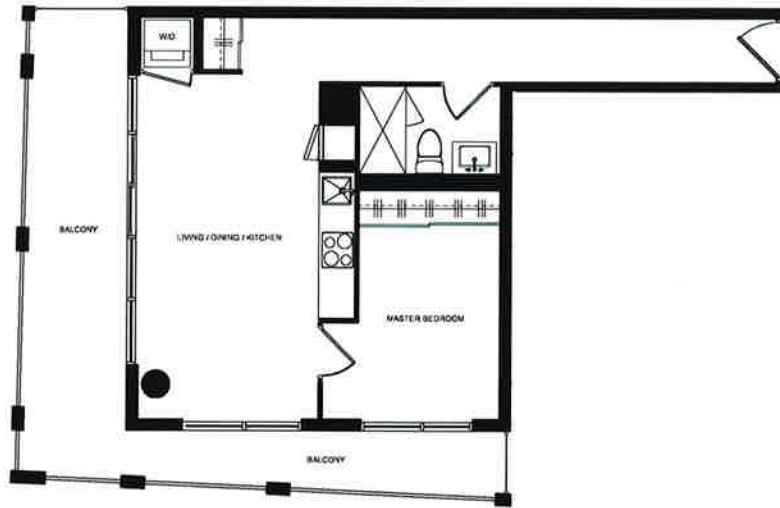

U N I O N
MARGO

SCHEDULE "A"

SUITE: 1710
UNIT TYPE: 1N

SUITE AREA: 600 SQ.FT.
BALCONY AREA: 239 SQ.FT.

LEGAL LEVEL: 14   **RESIDENTIAL DWELLING UNIT:** 09

FLOOR 17

PURCHASER'S INITIALS:

ISSUE DATE: 26 MARCH, 2019

ASPENRIDGE