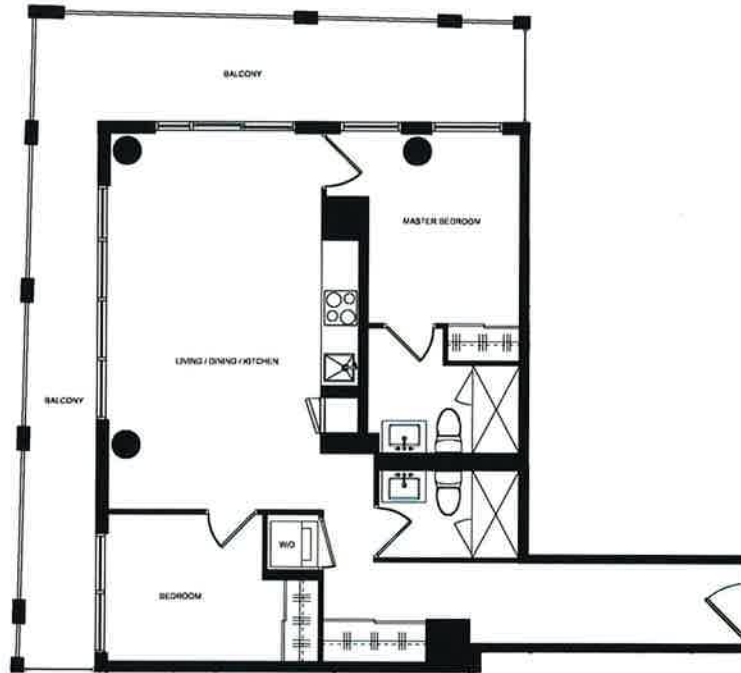

UNION  
**MARGO**

SCHEDULE "A"

**SUITE:** 1701  
**UNIT TYPE:** 2V

**SUITE AREA:** 834 SQ.FT.  
**BALCONY AREA:** 297 SQ.FT.

**LEGAL LEVEL:** 14      **RESIDENTIAL DWELLING UNIT:** 01

**FLOOR** 17

PURCHASER'S INITIALS:

ISSUE DATE: 26 MARCH, 2019

**ASPENRIDGE**

U N I O N  
**MARGO**

**SCHEDULE "A"**

**SUITE:** 1710  
**UNIT TYPE:** 1N

**SUITE AREA:** 600 SQ.FT.  
**BALCONY AREA:** 239 SQ.FT.

**LEGAL LEVEL:** 14      **RESIDENTIAL DWELLING UNIT:** 09

UNION  
**MARGO**

**SCHEDULE "A"**

**SUITE:** 1711  
**UNIT TYPE:** 1P

**SUITE AREA:** 553 SQ.FT.  
**BALCONY AREA:** 119 SQ.FT.

**LEGAL LEVEL:** 14      **RESIDENTIAL DWELLING UNIT:** 10

**FLOOR** 17

**PURCHASER'S INITIALS:**

UNION  
**MARGO**

**SCHEDULE "A"**

**SUITE: 1712**  
**UNIT TYPE: 1AA+D**

**SUITE AREA: 695 SQ.FT.**  
**BALCONY AREA: 109 SQ.FT.**

**LEGAL LEVEL: 14**      **RESIDENTIAL DWELLING UNIT: 11**

**FLOOR 17**

**PURCHASERS INITIALS:**