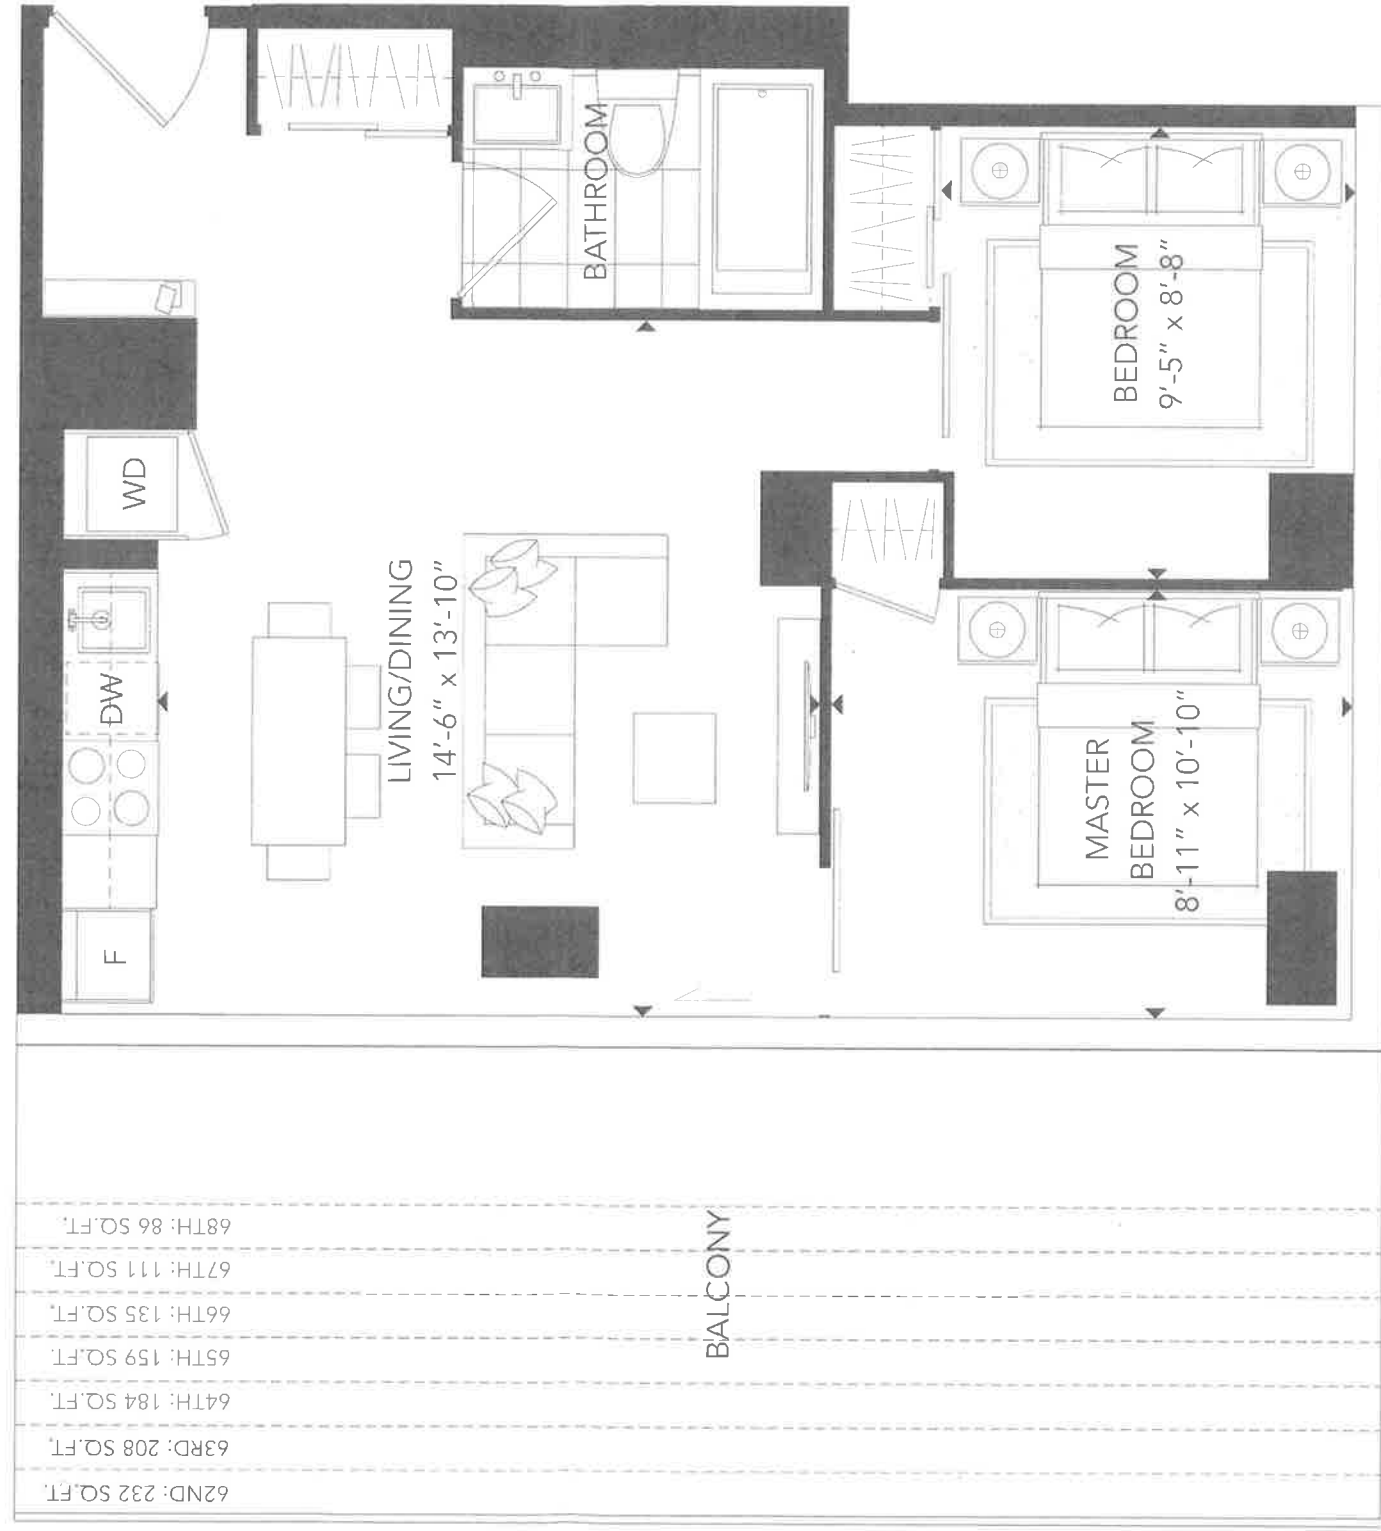

002A

STUDIO - SUITE: 338 SQ.FT.

TOTAL: 338 SQ.FT.

Floors 62-63

ALL DIMENSIONS ARE APPROXIMATE AND SUBJECT TO NORMAL CONSTRUCTION VARIANCES. DIMENSIONS MAY EXCEED THE USABLE FLOOR AREA. SETS AND SPECIFICATIONS SUBJECT TO CHANGE WITHOUT NOTICE. FURNITURE IS DISPLAYED FOR ILLUSTRATION PURPOSES ONLY AND DOES NOT NECESSARILY REFLECT THE ELECTRICAL PLAN FOR THE SUITE. SUITES ARE SOLD UNFURNISHED. E. & O. E.

018A

2 BEDROOM - SUITE: 590 SQ.FT. BALCONY: 86-232 SQ.FT.
 TOTAL: 676-822 SQ.FT.

- 62ND: 232 SQ.FT.
- 63RD: 208 SQ.FT.
- 64TH: 184 SQ.FT.
- 65TH: 159 SQ.FT.
- 66TH: 135 SQ.FT.
- 67TH: 111 SQ.FT.
- 68TH: 86 SQ.FT.

025B

2 BEDROOM - SUITE: 736 SQ.FT. BALCONY: 107-288 SQ.FT.
TOTAL: 843-1,024 SQ.FT.

ALL DIMENSIONS ARE APPROXIMATE AND SUBJECT TO NORMAL CONSTRUCTION VARIATION. DIMENSIONS MAY VARY FROM THE EXHIBIT DRAWINGS DUE TO NECESSARY ADJUSTMENTS. DIMENSIONS ARE SHOWN AT THE TIME OF THE EXHIBIT DRAWINGS. DIMENSIONS ARE NOT TO SCALE.
FURNITURE IS DISPLAYED FOR ILLUSTRATION PURPOSES ONLY AND IS NOT TO BE CONSIDERED AS PART OF THE OFFER.

030A

2 BEDROOM + DEN - SUITE: 723 SQ.FT. BALCONY: 95-122 SQ.FT.
 TOTAL: 818-845 SQ.FT.

ALL DIMENSIONS ARE APPROXIMATE AND SUBJECT TO FORMAL CONSTRUCTION VARIANCES. DIMENSIONS MAY EXCEED THE USABLE FLOOR AREA. SIZES AND SPECIFICATIONS SUBJECT TO CHANGE WITHOUT NOTICE. FURNITURE IS DISPLAYED FOR ILLUSTRATION PURPOSES ONLY AND DOES NOT NECESSARILY REFLECT THE ELECTRICAL PLAN FOR THE SUITE. SUITES ARE NOT FURNISHED. E, R & E.