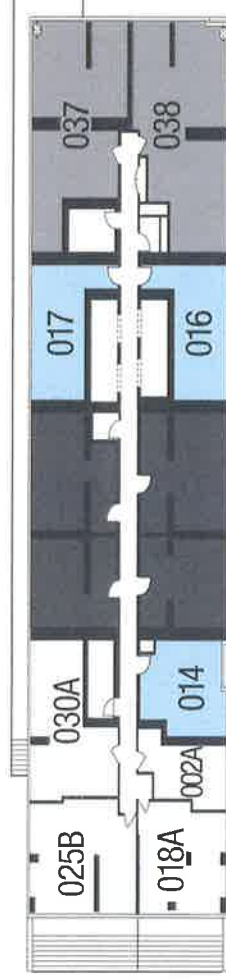

002A

STUDIO - SUITE: 338 SQ.FT.

TOTAL: 338 SQ.FT.

Floors 62-63

ALL DIMENSIONS ARE APPROXIMATE AND SUBJECT TO NORMAL CONSTRUCTION VARIANCES. DIMENSIONS MAY EXCEED THE USABLE FLOOR AREA. SETS AND SPECIFICATIONS SUBJECT TO CHANGE WITHOUT NOTICE. FURNITURE IS DISPLAYED FOR ILLUSTRATION PURPOSES ONLY AND DOES NOT NECESSARILY REFLECT THE ELECTRICAL PLAN FOR THE SUITE. SUITES ARE SOLD UNFURNISHED. E. & O. E.

025B

2 BEDROOM - SUITE: 736 SQ.FT. BALCONY: 107-288 SQ.FT.
TOTAL: 843-1,024 SQ.FT.

ALL DIMENSIONS ARE APPROXIMATE AND SUBJECT TO NORMAL CONSTRUCTION VARIATION. DIMENSIONS MAY VARY FROM THE EXHIBIT DRAWINGS DUE TO NECESSARY ADJUSTMENTS. DIMENSIONS ARE SHOWN AT THE TIME OF THE EXHIBIT DRAWINGS. DIMENSIONS ARE NOT TO SCALE.
FURNITURE IS DISPLAYED FOR ILLUSTRATION PURPOSES ONLY AND IS NOT TO BE CONSIDERED AS PART OF THE OFFER.

030A

2 BEDROOM + DEN - SUITE: 723 SQ.FT. BALCONY: 95-122 SQ.FT.
 TOTAL: 818-845 SQ.FT.

ALL DIMENSIONS ARE APPROXIMATE AND SUBJECT TO FORMAL CONSTRUCTION VARIANCES. DIMENSIONS MAY EXCEED THE USABLE FLOOR AREA. SIZES AND SPECIFICATIONS SUBJECT TO CHANGE WITHOUT NOTICE. FURNITURE IS DISPLAYED FOR ILLUSTRATION PURPOSES ONLY AND DOES NOT NECESSARILY REFLECT THE ELECTRICAL PLAN FOR THE SUITE. SUITES ARE NOT FURNISHED. E, R & E.

THE SUITES

Floors 62-68

Floors 56-59

Floors 51-55

Floors 46-50

Floors 41-45

Floors 36-40

Floors 29-33