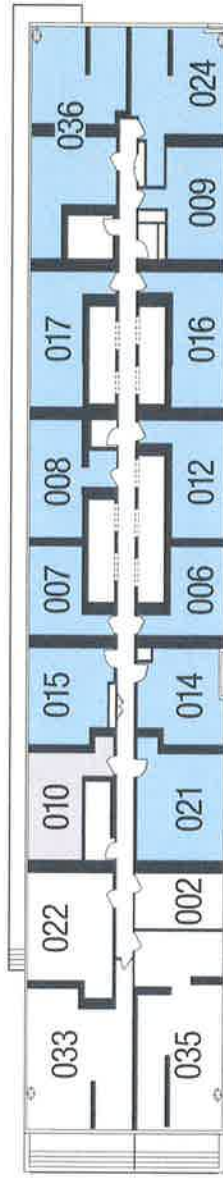

002A

STUDIO - SUITE: 338 SQ.FT.

TOTAL: 338 SQ.FT.

Floors 62-63

ALL DIMENSIONS ARE APPROXIMATE AND SUBJECT TO NORMAL CONSTRUCTION VARIANCES. DIMENSIONS MAY EXCEED THE USABLE FLOOR AREA. SETS AND SPECIFICATIONS SUBJECT TO CHANGE WITHOUT NOTICE. FURNITURE IS DISPLAYED FOR ILLUSTRATION PURPOSES ONLY AND DOES NOT NECESSARILY REFLECT THE ELECTRICAL PLAN FOR THE SUITE. SUITES ARE SOLD UNFURNISHED. E. & O. E.

025B

2 BEDROOM - SUITE: 736 SQ.FT. BALCONY: 107-288 SQ.FT.
TOTAL: 843-1,024 SQ.FT.

ALL DIMENSIONS ARE APPROXIMATE AND SUBJECT TO NORMAL CONSTRUCTION VARIATION. DIMENSIONS MAY VARY FROM THE EXHIBIT DRAWINGS DUE TO NECESSARY ADJUSTMENTS. DIMENSIONS ARE SHOWN AT THE TIME OF THE EXHIBIT DRAWINGS. DIMENSIONS ARE NOT TO SCALE.
FURNITURE IS DISPLAYED FOR ILLUSTRATION PURPOSES ONLY AND IS NOT TO BE CONSIDERED AS PART OF THE OFFER.

THE SUITES

Floors 62-68

Floors 56-59

Floors 51-55

Floors 46-50

Floors 41-45

Floors 36-40

Floors 29-33

Floors 22-28

Floors 16-21