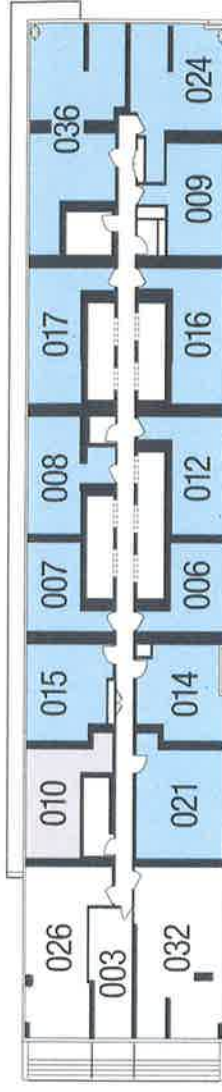

002A

STUDIO - SUITE: 338 SQ.FT.

TOTAL: 338 SQ.FT.

Floors 62-63

ALL DIMENSIONS ARE APPROXIMATE AND SUBJECT TO NORMAL CONSTRUCTION VARIANCES. DIMENSIONS MAY EXCEED THE USABLE FLOOR AREA. SETS AND SPECIFICATIONS SUBJECT TO CHANGE WITHOUT NOTICE. FURNITURE IS DISPLAYED FOR ILLUSTRATION PURPOSES ONLY AND DOES NOT NECESSARILY REFLECT THE ELECTRICAL PLAN FOR THE SUITE. SUITES ARE SOLD UNFURNISHED. E. & O. E.

025B

2 BEDROOM - SUITE: 736 SQ.FT. BALCONY: 107-288 SQ.FT.
TOTAL: 843-1,024 SQ.FT.

ALL DIMENSIONS ARE APPROXIMATE AND SUBJECT TO NORMAL CONSTRUCTION VARIATION. DIMENSIONS MAY VARY FROM THE EXHIBIT DRAWINGS DUE TO NECESSARY ADJUSTMENTS. DIMENSIONS ARE SHOWN AT THE TIME OF THE EXHIBIT DRAWINGS. DIMENSIONS ARE NOT TO SCALE.
FURNITURE IS DISPLAYED FOR ILLUSTRATION PURPOSES ONLY AND IS NOT TO BE CONSIDERED AS PART OF THE OFFER.

THE SUITES

Floors 62-68

Floors 56-59

Floors 51-55

Floors 46-50

Floors 41-45

Floors 36-40

Floors 29-33

Floors 22-28

Floors 16-21