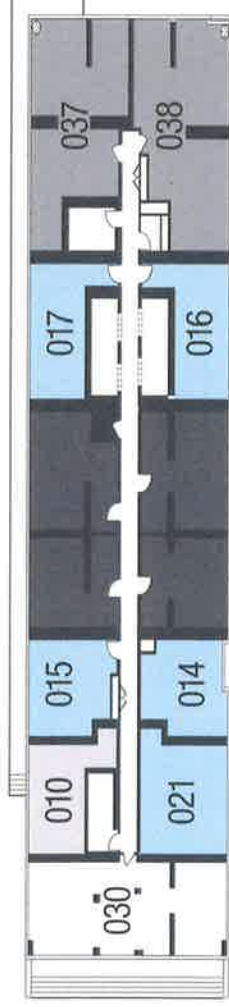

002A

STUDIO - SUITE: 338 SQ.FT.

TOTAL: 338 SQ.FT.

Floors 62-63

ALL DIMENSIONS ARE APPROXIMATE AND SUBJECT TO NORMAL CONSTRUCTION VARIANCES. DIMENSIONS MAY EXCEED THE USABLE FLOOR AREA. SETS AND SPECIFICATIONS SUBJECT TO CHANGE WITHOUT NOTICE. FURNITURE IS DISPLAYED FOR ILLUSTRATION PURPOSES ONLY AND DOES NOT NECESSARILY REFLECT THE ELECTRICAL PLAN FOR THE SUITE. SUITES ARE SOLD UNFURNISHED. E. & O. E.

025B

2 BEDROOM - SUITE: 736 SQ.FT. BALCONY: 107-288 SQ.FT.
TOTAL: 843-1,024 SQ.FT.

ALL DIMENSIONS ARE APPROXIMATE AND SUBJECT TO NORMAL CONSTRUCTION VARIATION. DIMENSIONS MAY VARY FROM THE EXHIBIT DRAWINGS DUE TO NECESSARY ADJUSTMENTS. DIMENSIONS ARE SHOWN AT THE TIME OF THE EXHIBIT DRAWINGS. DIMENSIONS ARE NOT TO SCALE.
FURNITURE IS DISPLAYED FOR ILLUSTRATION PURPOSES ONLY AND IS NOT TO BE CONSIDERED AS PART OF THE OFFER.

030A

2 BEDROOM + DEN - SUITE: 723 SQ.FT. BALCONY: 95-122 SQ.FT.
 TOTAL: 818-845 SQ.FT.

ALL DIMENSIONS ARE APPROXIMATE AND SUBJECT TO FORMAL CONSTRUCTION VARIANCES. DIMENSIONS MAY EXCEED THE USABLE FLOOR AREA. SIZES AND SPECIFICATIONS SUBJECT TO CHANGE WITHOUT NOTICE. FURNITURE IS DISPLAYED FOR ILLUSTRATION PURPOSES ONLY AND DOES NOT NECESSARILY REFLECT THE ELECTRICAL PLAN FOR THE SUITE. SUITES ARE NOT FURNISHED. E, R & E.

THE SUITES

Floors 62-68

Floors 56-59

Floors 51-55

Floors 46-50

Floors 41-45

Floors 36-40

Floors 29-33