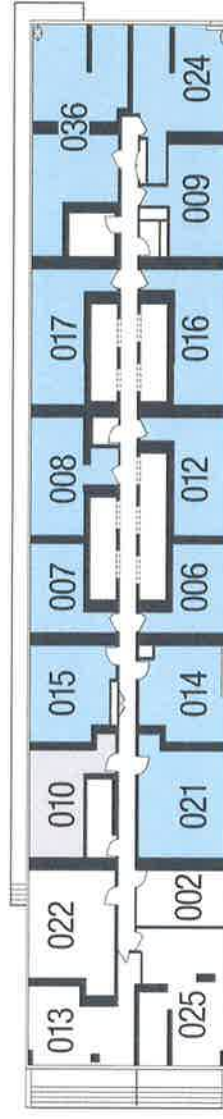

002A

STUDIO - SUITE: 338 SQ.FT.

TOTAL: 338 SQ.FT.

Floors 62-63

ALL DIMENSIONS ARE APPROXIMATE AND SUBJECT TO NORMAL CONSTRUCTION VARIANCES. DIMENSIONS MAY EXCEED THE USABLE FLOOR AREA. SETS AND SPECIFICATIONS SUBJECT TO CHANGE WITHOUT NOTICE. FURNITURE IS DISPLAYED FOR ILLUSTRATION PURPOSES ONLY AND DOES NOT NECESSARILY REFLECT THE ELECTRICAL PLAN FOR THE SUITE. SUITES ARE SOLD UNFURNISHED. E. & O. E.

030A

2 BEDROOM + DEN - SUITE: 723 SQ.FT. BALCONY: 95-122 SQ.FT.
 TOTAL: 818-845 SQ.FT.

ALL DIMENSIONS ARE APPROXIMATE AND SUBJECT TO FORMAL CONSTRUCTION VARIANCES. DIMENSIONS MAY EXCEED THE USABLE FLOOR AREA. SIZES AND SPECIFICATIONS SUBJECT TO CHANGE WITHOUT NOTICE. FURNITURE IS DISPLAYED FOR ILLUSTRATION PURPOSES ONLY AND DOES NOT NECESSARILY REFLECT THE ELECTRICAL PLAN FOR THE SUITE. SUITES ARE NOT FURNISHED. E, R & E.

THE SUITES

Floors 62-68

Floors 56-59

Floors 51-55

Floors 46-50

Floors 41-45

Floors 36-40

Floors 29-33

Floors 22-28

Floors 16-21