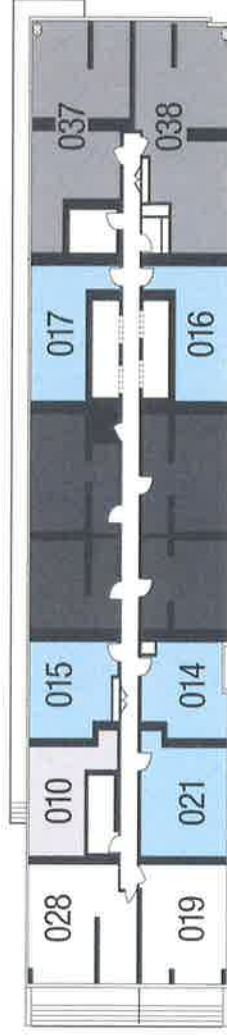

002A

STUDIO - SUITE: 338 SQ.FT.

TOTAL: 338 SQ.FT.

Floors 62-63

ALL DIMENSIONS ARE APPROXIMATE AND SUBJECT TO NORMAL CONSTRUCTION VARIANCES. DIMENSIONS MAY EXCEED THE USABLE FLOOR AREA. SETS AND SPECIFICATIONS SUBJECT TO CHANGE WITHOUT NOTICE. FURNITURE IS DISPLAYED FOR ILLUSTRATION PURPOSES ONLY AND DOES NOT NECESSARILY REFLECT THE ELECTRICAL PLAN FOR THE SUITE. SUITES ARE SOLD UNFURNISHED. E. & O. E.

025B

2 BEDROOM - SUITE: 736 SQ.FT. BALCONY: 107-288 SQ.FT.
TOTAL: 843-1,024 SQ.FT.

ALL DIMENSIONS ARE APPROXIMATE AND SUBJECT TO NORMAL CONSTRUCTION VARIATION. DIMENSIONS MAY VARY FROM THE EXHIBIT DRAWINGS DUE TO NECESSARY ADJUSTMENTS. DIMENSIONS ARE SHOWN AT THE TIME OF THE EXHIBIT DRAWINGS. DIMENSIONS ARE NOT TO SCALE.
FURNITURE IS DISPLAYED FOR ILLUSTRATION PURPOSES ONLY AND IS NOT TO BE CONSIDERED AS PART OF THE OFFER.

030A

2 BEDROOM + DEN - SUITE: 723 SQ.FT. BALCONY: 95-122 SQ.FT.
 TOTAL: 818-845 SQ.FT.

ALL DIMENSIONS ARE APPROXIMATE AND SUBJECT TO FORMAL CONSTRUCTION VARIANCES. DIMENSIONS MAY EXCEED THE USABLE FLOOR AREA. SIZES AND SPECIFICATIONS SUBJECT TO CHANGE WITHOUT NOTICE. FURNITURE IS DISPLAYED FOR ILLUSTRATION PURPOSES ONLY AND DOES NOT NECESSARILY REFLECT THE ELECTRICAL PLAN FOR THE SUITE. SUITES ARE NOT FURNISHED. E, R & E.

THE SUITES

Floors 62-68

Floors 56-59

Floors 51-55

Floors 46-50

Floors 41-45

Floors 36-40

Floors 29-33