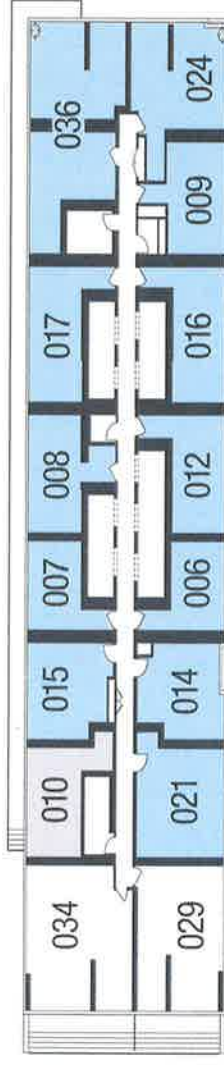

002A

STUDIO - SUITE: 338 SQ.FT.

TOTAL: 338 SQ.FT.

Floors 62-63

ALL DIMENSIONS ARE APPROXIMATE AND SUBJECT TO NORMAL CONSTRUCTION VARIANCES. DIMENSIONS MAY EXCEED THE USABLE FLOOR AREA. SETS AND SPECIFICATIONS SUBJECT TO CHANGE WITHOUT NOTICE. FURNITURE IS DISPLAYED FOR ILLUSTRATION PURPOSES ONLY AND DOES NOT NECESSARILY REFLECT THE ELECTRICAL PLAN FOR THE SUITE. SUITES ARE SOLD UNFURNISHED. E. & O. E.

030A

2 BEDROOM + DEN - SUITE: 723 SQ.FT. BALCONY: 95-122 SQ.FT.
 TOTAL: 818-845 SQ.FT.

ALL DIMENSIONS ARE APPROXIMATE AND SUBJECT TO FORMAL CONSTRUCTION VARIANCES. DIMENSIONS MAY EXCEED THE USABLE FLOOR AREA. SIZES AND SPECIFICATIONS SUBJECT TO CHANGE WITHOUT NOTICE. FURNITURE IS DISPLAYED FOR ILLUSTRATION PURPOSES ONLY AND DOES NOT NECESSARILY REFLECT THE ELECTRICAL PLAN FOR THE SUITE. SUITES ARE NOT FURNISHED. E, R & E.

THE SUITES

Floors 62-68

Floors 56-59

Floors 51-55

Floors 46-50

Floors 41-45

Floors 36-40

Floors 29-33

Floors 22-28

Floors 16-21