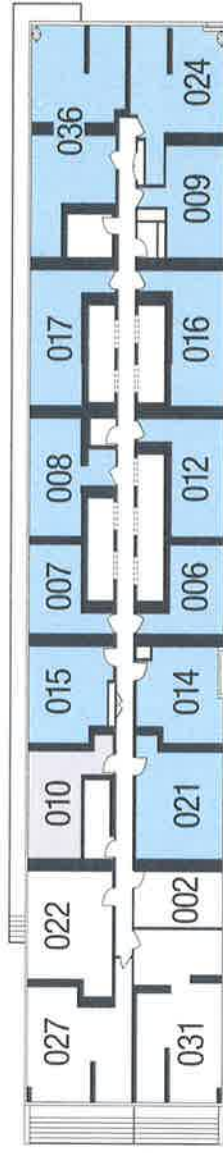

002A

STUDIO - SUITE: 338 SQ.FT.

TOTAL: 338 SQ.FT.

Floors 62-63

ALL DIMENSIONS ARE APPROXIMATE AND SUBJECT TO NORMAL CONSTRUCTION VARIANCES. DIMENSIONS MAY EXCEED THE USABLE FLOOR AREA. SETS AND SPECIFICATIONS SUBJECT TO CHANGE WITHOUT NOTICE. FURNITURE IS DISPLAYED FOR ILLUSTRATION PURPOSES ONLY AND DOES NOT NECESSARILY REFLECT THE ELECTRICAL PLAN FOR THE SUITE. SUITES ARE SOLD UNFURNISHED. E. & O. E.

030A

2 BEDROOM + DEN - SUITE: 723 SQ.FT. BALCONY: 95-122 SQ.FT.
 TOTAL: 818-845 SQ.FT.

ALL DIMENSIONS ARE APPROXIMATE AND SUBJECT TO FORMAL CONSTRUCTION VARIANCES. DIMENSIONS MAY EXCEED THE USABLE FLOOR AREA. SIZES AND SPECIFICATIONS SUBJECT TO CHANGE WITHOUT NOTICE. FURNITURE IS DISPLAYED FOR ILLUSTRATION PURPOSES ONLY AND DOES NOT NECESSARILY REFLECT THE ELECTRICAL PLAN FOR THE SUITE. SUITES ARE NOT FURNISHED. E, R & E.

THE SUITES

Floors 62-68

Floors 56-59

Floors 51-55

Floors 46-50

Floors 41-45

Floors 36-40

Floors 29-33

Floors 22-28

Floors 16-21