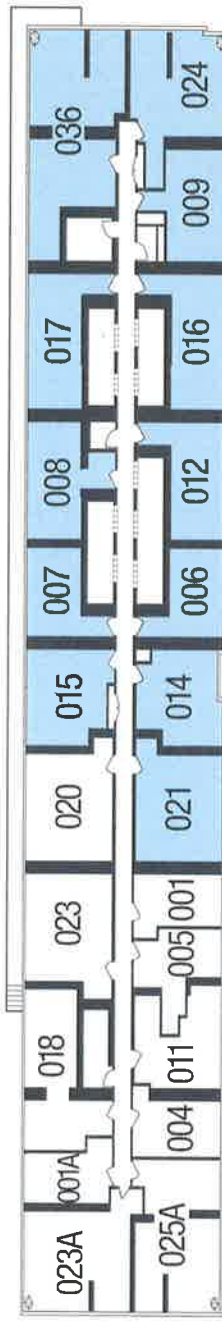

002A

STUDIO - SUITE: 338 SQ.FT.

TOTAL: 338 SQ.FT.

Floors 62-63

ALL DIMENSIONS ARE APPROXIMATE AND SUBJECT TO NORMAL CONSTRUCTION VARIANCES. DIMENSIONS MAY EXCEED THE USABLE FLOOR AREA. SETS AND SPECIFICATIONS SUBJECT TO CHANGE WITHOUT NOTICE. FURNITURE IS DISPLAYED FOR ILLUSTRATION PURPOSES ONLY AND DOES NOT NECESSARILY REFLECT THE ELECTRICAL PLAN FOR THE SUITE. SUITES ARE SOLD UNFURNISHED. E. & O. E.

030A

2 BEDROOM + DEN - SUITE: 723 SQ.FT. BALCONY: 95-122 SQ.FT.
 TOTAL: 818-845 SQ.FT.

ALL DIMENSIONS ARE APPROXIMATE AND SUBJECT TO FORMAL CONSTRUCTION VARIANCES. DIMENSIONS MAY EXCEED THE USABLE FLOOR AREA. SIZES AND SPECIFICATIONS SUBJECT TO CHANGE WITHOUT NOTICE. FURNITURE IS DISPLAYED FOR ILLUSTRATION PURPOSES ONLY AND DOES NOT NECESSARILY REFLECT THE ELECTRICAL PLAN FOR THE SUITE. SUITES ARE NOT FURNISHED. E, R & E.

THE SUITES

Floors 62-68

Floors 56-59

Floors 51-55

Floors 46-50

Floors 41-45

Floors 36-40

Floors 29-33

Floors 22-28

Floors 16-21